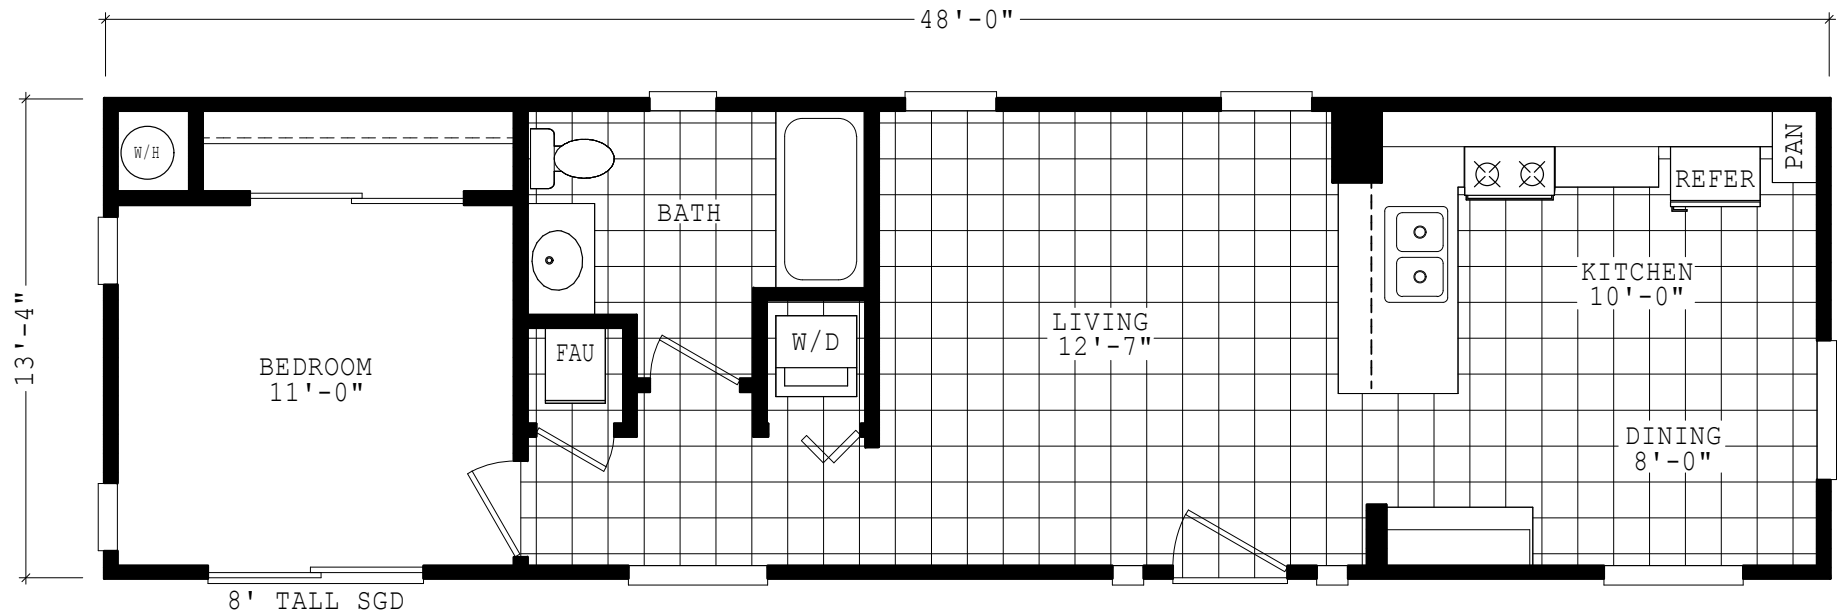

Saratt

Accessory Dwellings Series

640 SQ. FT. (Approximate) 1 Bedroom, 1 Bath

Last Updated: 2-9-23

THE HOME OUTLET
890 N. Arizona Ave.
Chandler, AZ 85225

TheHomeOutletAZ.com | 1-800-965-5401

IMPORTANT: Alta Cima Corp reserves the right to modify, cancel or substitute products or features of this event at any time without prior notice or obligation. Pictures and other promotional materials are representative and may depict or contain floor plans, square footages, elevations, options, upgrades, extra design features, decorations, floor coverings, specialty light fixtures, custom paint and wall coverings, window treatments, landscaping, sound and alarm systems, furnishings, appliances, and other designer/decorator features and amenities that are not included as part of the home and/or may not be available at all locations. Home, pricing and community information is subject to change, and homes to prior sale, at any time without notice or obligation. ©2020 Alta Cima Corp. All rights reserved.