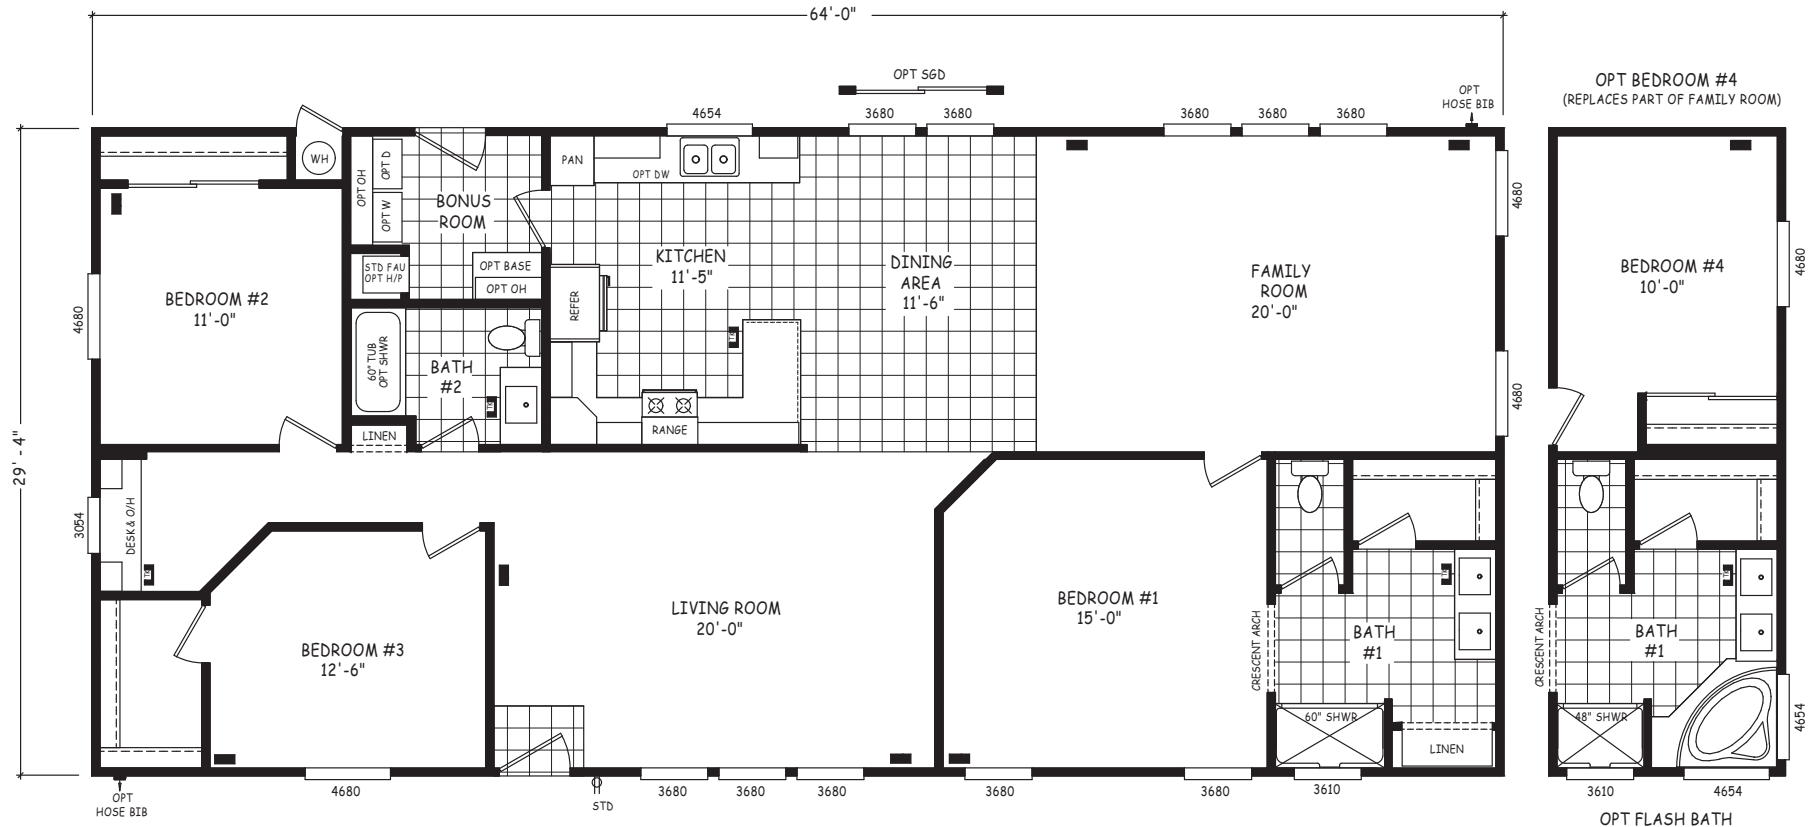

Shavely

Pinnacle Series

1,877 SQ. FT. (Approximate) 3 Bedroom, 2 Bath

Last Updated: 8-22-22

THE HOME OUTLET
890 N. Arizona Ave.
Chandler, AZ 85225

TheHomeOutletAZ.com | 1-800-965-5401

IMPORTANT: Alta Cima Corp reserves the right to modify, cancel or substitute products or features of this event at any time without prior notice or obligation. Pictures and other promotional materials are representative and may depict or contain floor plans, square footages, elevations, options, upgrades, extra design features, decorations, floor coverings, specialty light fixtures, custom paint and wall coverings, window treatments, landscaping, sound and alarm systems, furnishings, appliances, and other designer/decorator features and amenities that are not included as part of the home and/or may not be available at all locations. Home, pricing and community information is subject to change, and homes to prior sale, at any time without notice or obligation. ©2020 Alta Cima Corp. All rights reserved.