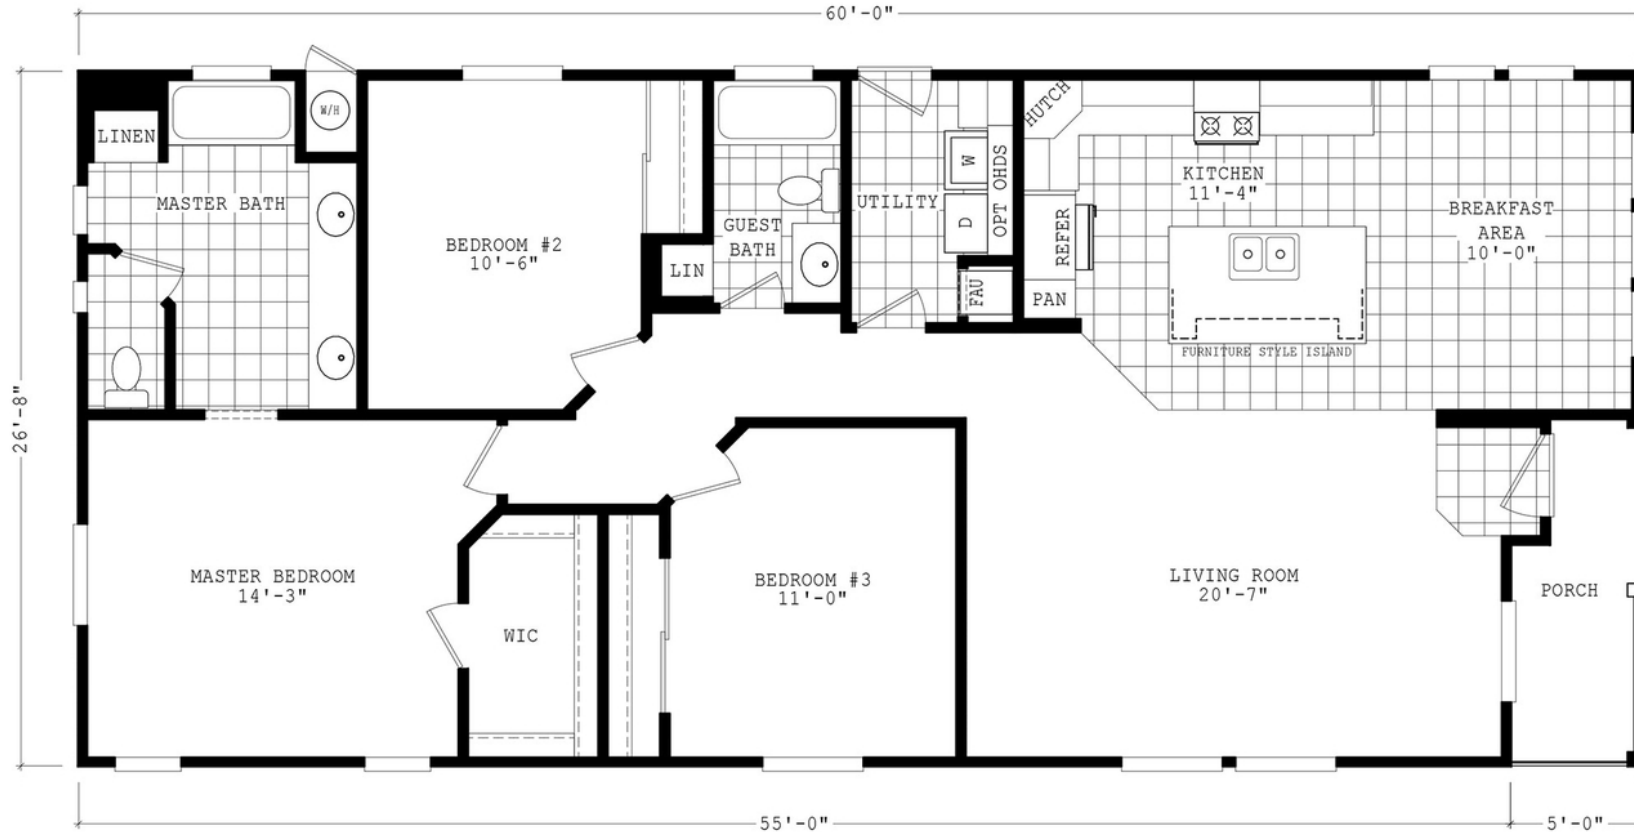

# Shimerton

Durango Porch Series

1,600 SQ. FT. (Approximate) 3 Bedroom, 2 Bath

Last Updated: 3-29-22

**THE HOME OUTLET**  
890 N. Arizona Ave.  
Chandler, AZ 85225

**TheHomeOutletAZ.com | 1-800-965-5401**

**IMPORTANT:** Alta Cima Corp reserves the right to modify, cancel or substitute products or features of this event at any time without prior notice or obligation. Pictures and other promotional materials are representative and may depict or contain floor plans, square footages, elevations, options, upgrades, extra design features, decorations, floor coverings, specialty light fixtures, custom paint and wall coverings, window treatments, landscaping, sound and alarm systems, furnishings, appliances, and other designer/decorator features and amenities that are not included as part of the home and/or may not be available at all locations. Home, pricing and community information is subject to change, and homes to prior sale, at any time without notice or obligation. ©2020 Alta Cima Corp. All rights reserved.