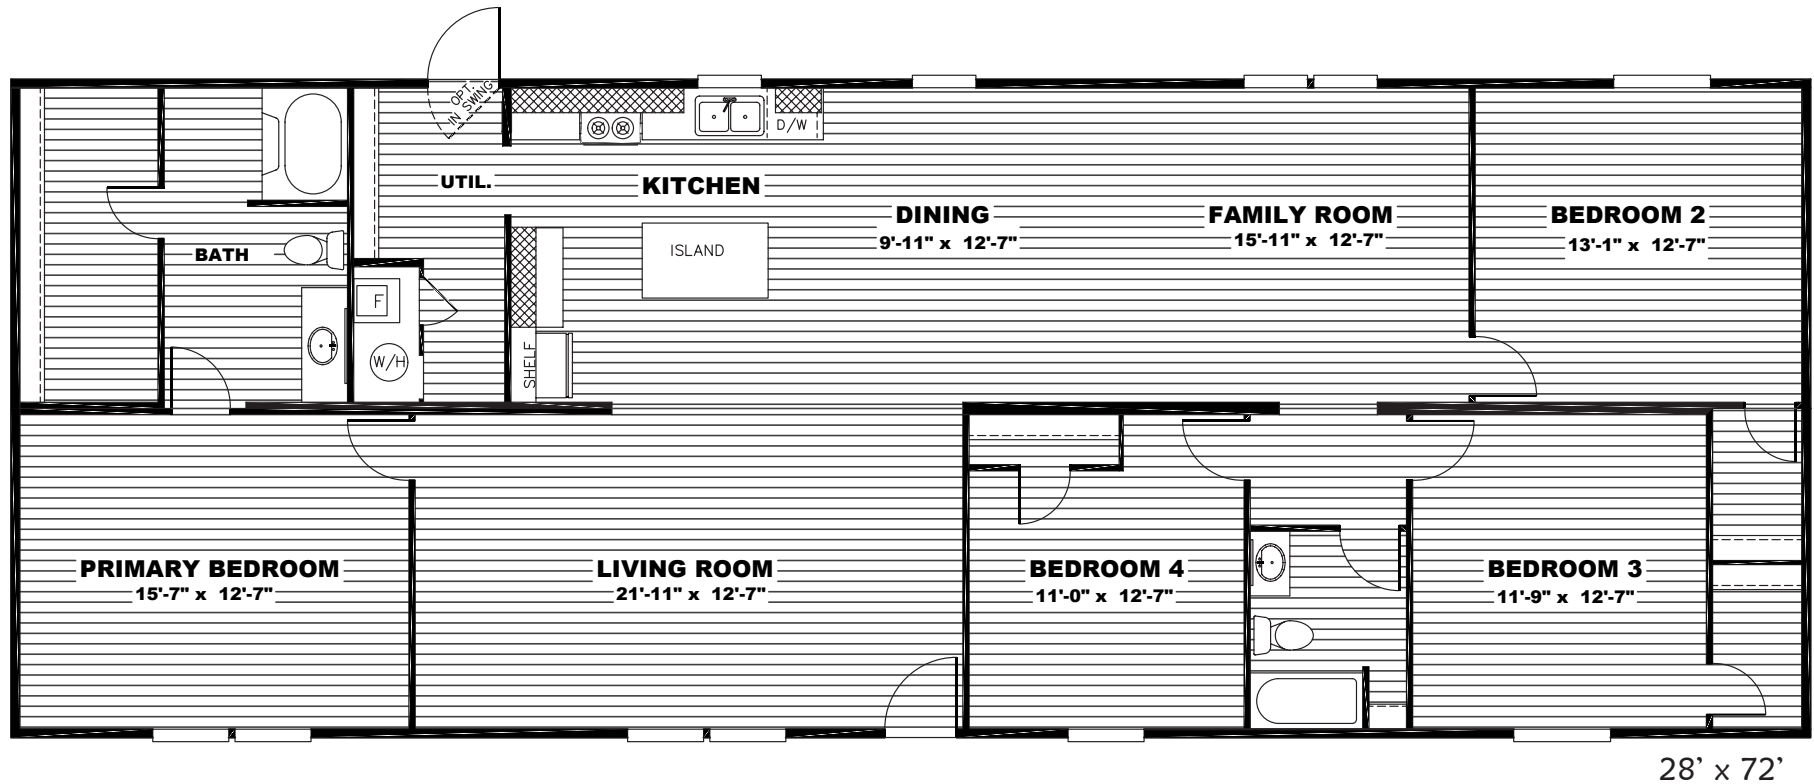

Shoen

TRU Homes Series - Multi Section

1,896 SQ. FT. (Approximate) 4 Bedroom, 2 Bath

Last Updated: 9-13-22

THE HOME OUTLET
890 N. Arizona Ave.
Chandler, AZ 85225

TheHomeOutletAZ.com | 1-800-965-5401

IMPORTANT: Alta Cima Corp reserves the right to modify, cancel or substitute products or features of this event at any time without prior notice or obligation. Pictures and other promotional materials are representative and may depict or contain floor plans, square footages, elevations, options, upgrades, extra design features, decorations, floor coverings, specialty light fixtures, custom paint and wall coverings, window treatments, landscaping, sound and alarm systems, furnishings, appliances, and other designer/decorator features and amenities that are not included as part of the home and/or may not be available at all locations. Home, pricing and community information is subject to change, and homes to prior sale, at any time without notice or obligation. ©2020 Alta Cima Corp. All rights reserved.