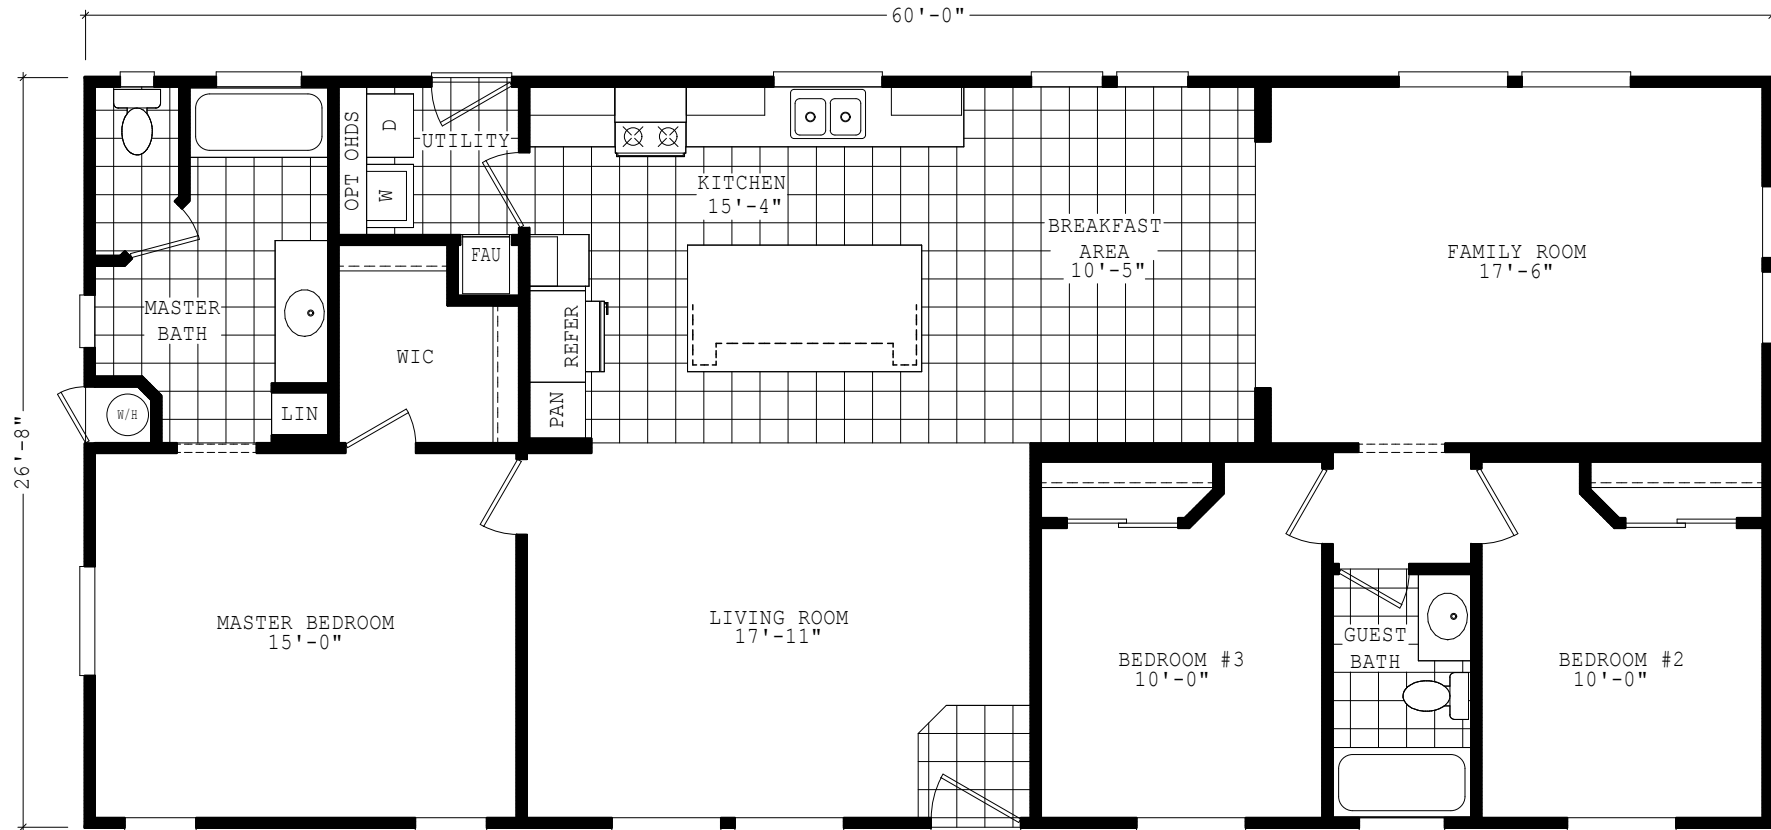

# Shuler

Sierra Value Series

1,600 SQ. FT. (Approximate) 3 Bedrooms, 2 Baths

Last Updated: 9-1-22

**THE HOME OUTLET**  
890 N. Arizona Ave.  
Chandler, AZ 85225

**TheHomeOutletAZ.com | 1-800-965-5401**

**IMPORTANT:** Alta Cima Corp reserves the right to modify, cancel or substitute products or features of this event at any time without prior notice or obligation. Pictures and other promotional materials are representative and may depict or contain floor plans, square footages, elevations, options, upgrades, extra design features, decorations, floor coverings, specialty light fixtures, custom paint and wall coverings, window treatments, landscaping, sound and alarm systems, furnishings, appliances, and other designer/decorator features and amenities that are not included as part of the home and/or may not be available at all locations. Home, pricing and community information is subject to change, and homes to prior sale, at any time without notice or obligation. ©2020 Alta Cima Corp. All rights reserved.