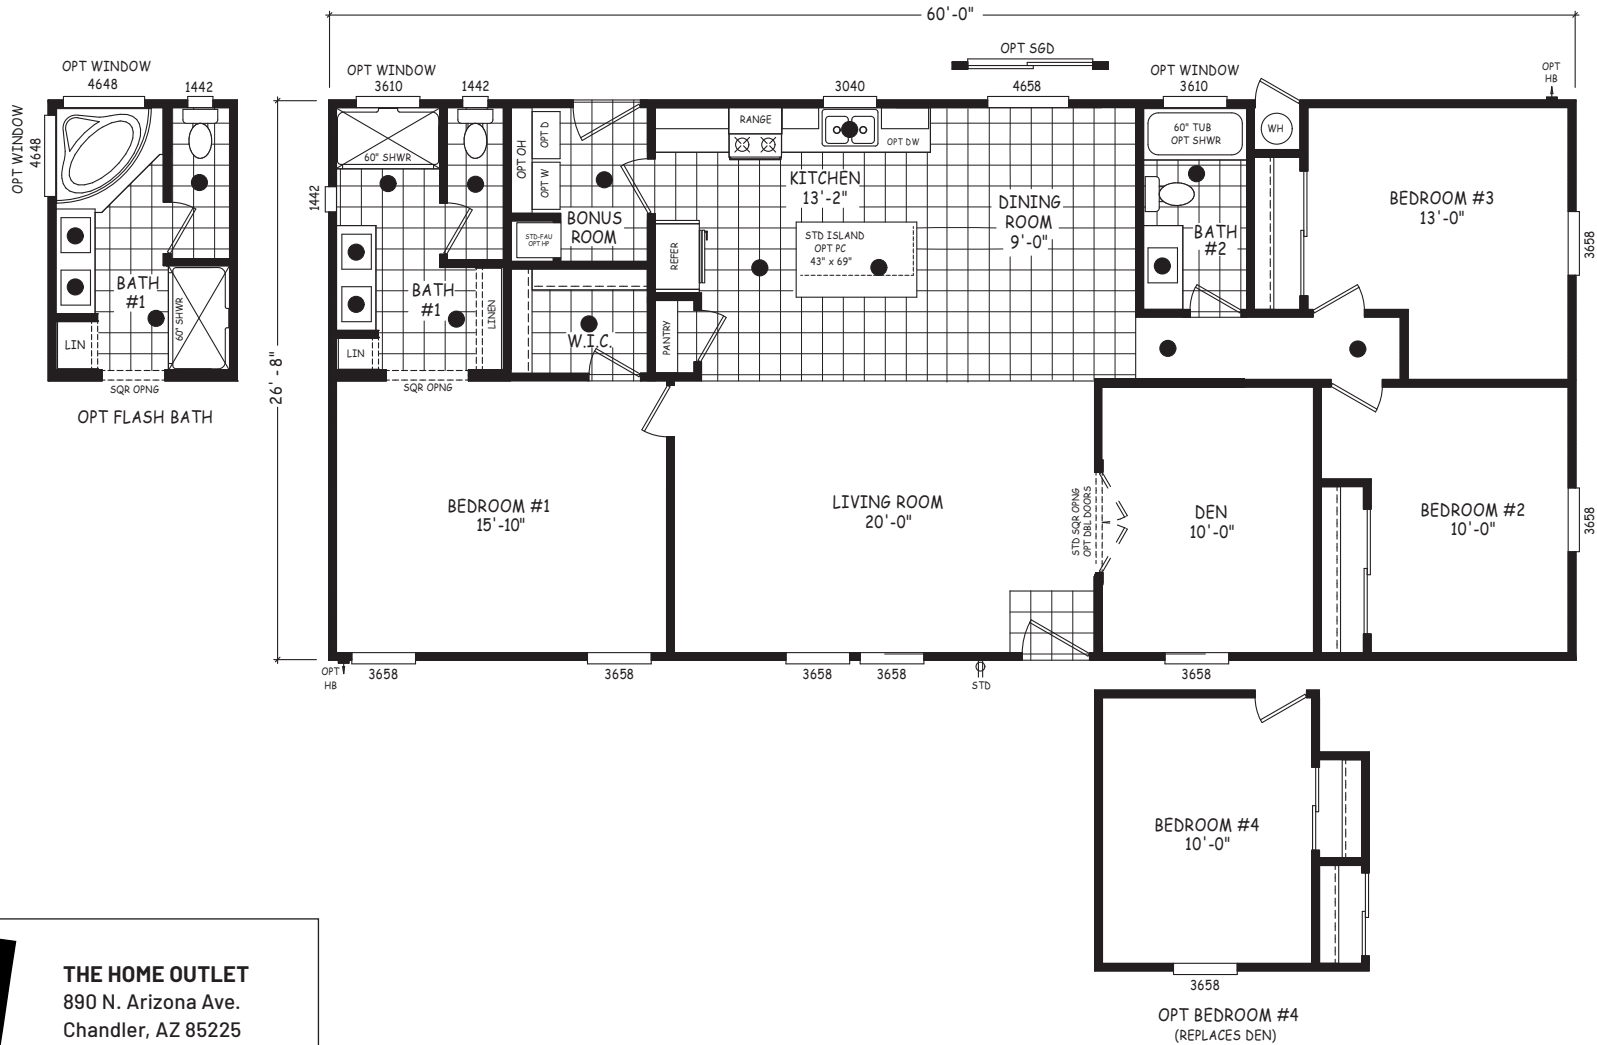

Silverton

Edge Series

1,600 SQ. FT. (Approximate) 3 Bedroom, 2 Bath

Last Updated: 7-22-24

THE HOME OUTLET
890 N. Arizona Ave.
Chandler, AZ 85225

TheHomeOutletAZ.com | 1-800-965-5401

IMPORTANT: Alta Cima Corp reserves the right to modify, cancel or substitute products or features of this event at any time without prior notice or obligation. Pictures and other promotional materials are representative and may depict or contain floor plans, square footages, elevations, options, upgrades, extra design features, decorations, floor coverings, specialty light fixtures, custom paint and wall coverings, window treatments, landscaping, sound and alarm systems, furnishings, appliances, and other designer/decorator features and amenities that are not included as part of the home and/or may not be available at all locations. Home, pricing and community information is subject to change, and homes to prior sale, at any time without notice or obligation. ©2020 Alta Cima Corp. All rights reserved.