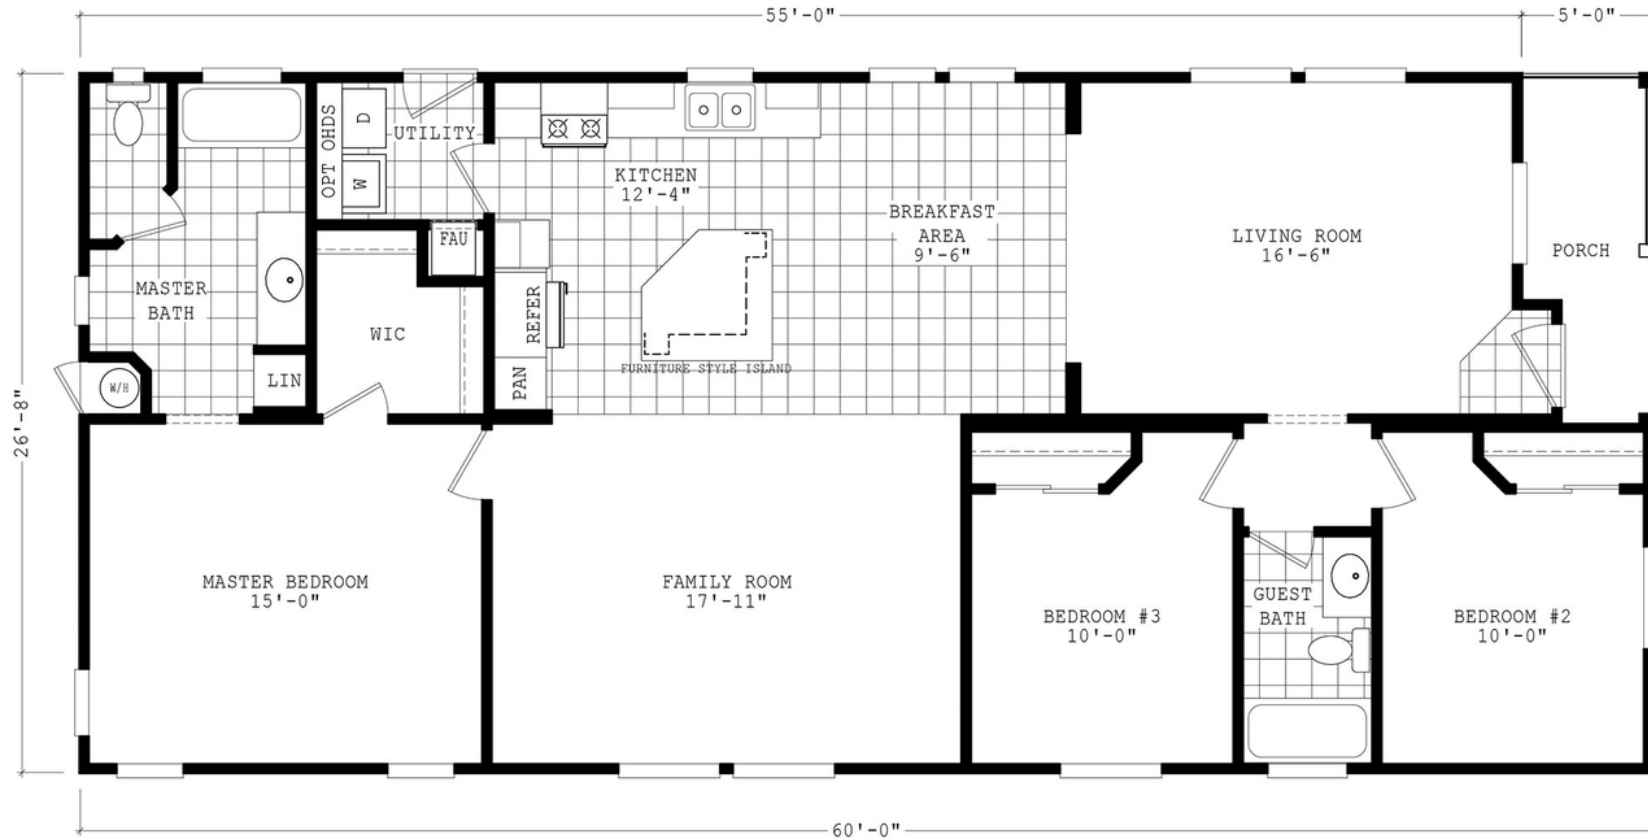

Somer

Durango Porch Series

1,600 SQ. FT. (Approximate) 3 Bedroom, 2 Bath

Last Updated: 3-29-22

THE HOME OUTLET
890 N. Arizona Ave.
Chandler, AZ 85225

TheHomeOutletAZ.com | 1-800-965-5401

IMPORTANT: Alta Cima Corp reserves the right to modify, cancel or substitute products or features of this event at any time without prior notice or obligation. Pictures and other promotional materials are representative and may depict or contain floor plans, square footages, elevations, options, upgrades, extra design features, decorations, floor coverings, specialty light fixtures, custom paint and wall coverings, window treatments, landscaping, sound and alarm systems, furnishings, appliances, and other designer/decorator features and amenities that are not included as part of the home and/or may not be available at all locations. Home, pricing and community information is subject to change, and homes to prior sale, at any time without notice or obligation. ©2020 Alta Cima Corp. All rights reserved.