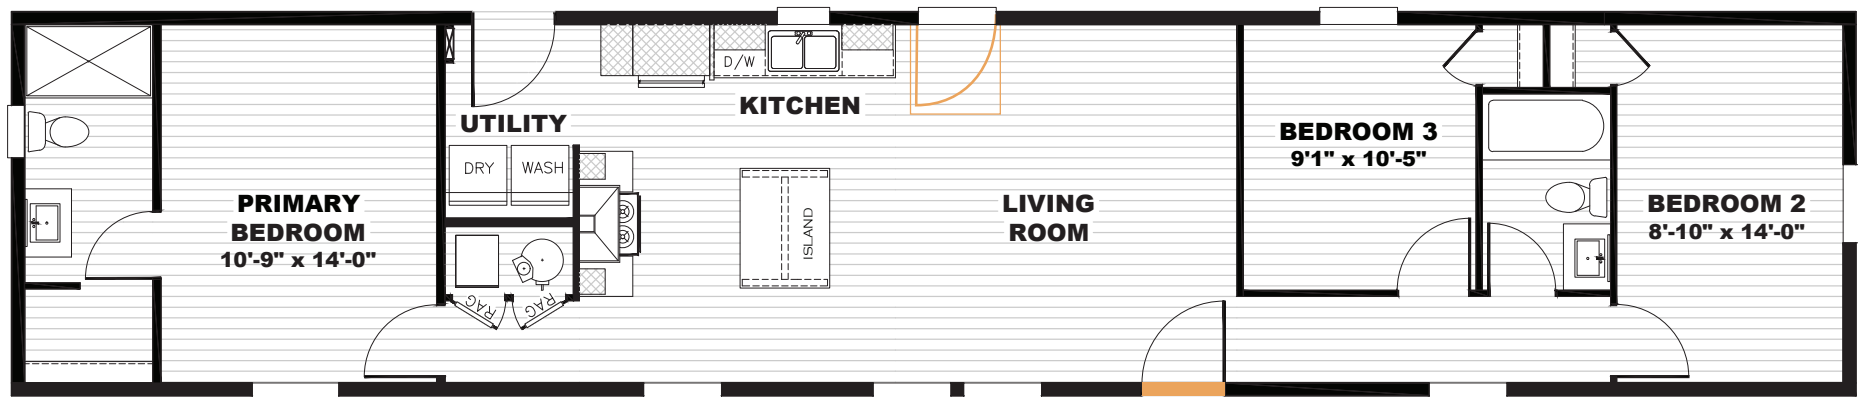

Somerford

Tempo Series - Single Section

1,080 SQ. FT. (Approximate) 3 Bedroom, 2 Bath

Last Updated: 7-10-22

Alternate Door Location Available

THE HOME OUTLET
890 N. Arizona Ave.
Chandler, AZ 85225

TheHomeOutletAZ.com | 1-800-965-5401