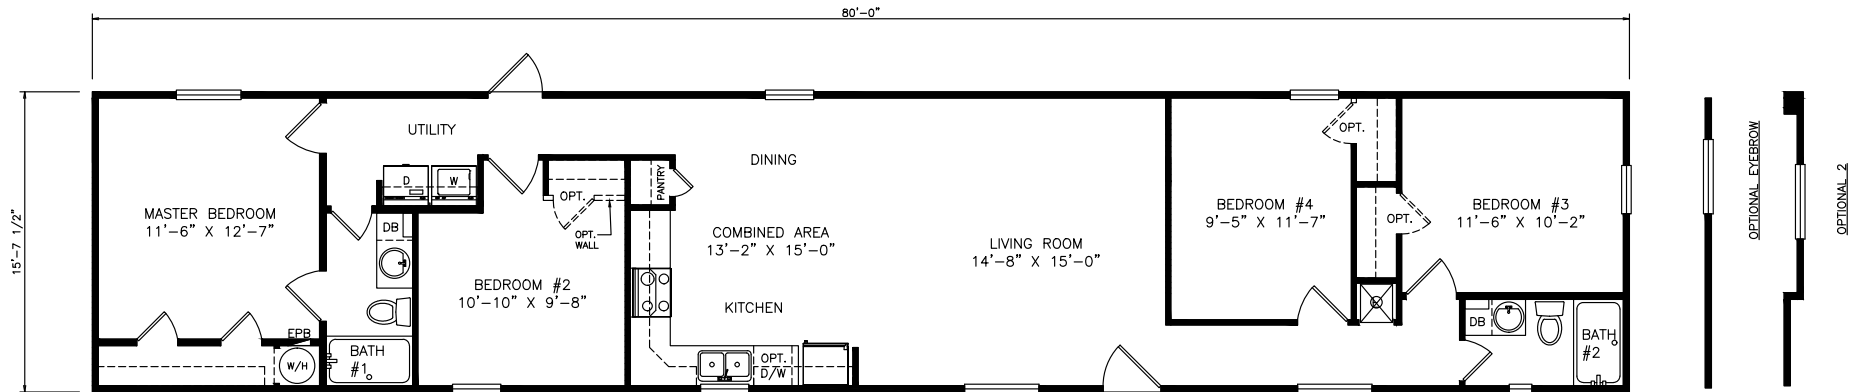

Startex

Classic Series - Single Section

1,256 SQ. FT. (Approximate) 4 Bedrooms, 2 Baths

Last Updated: 6-14-21

THE HOME OUTLET
890 N. Arizona Ave.
Chandler, AZ 85225

TheHomeOutletAZ.com | 1-800-965-5401

IMPORTANT: Alta Cima Corp reserves the right to modify, cancel or substitute products or features of this event at any time without prior notice or obligation. Pictures and other promotional materials are representative and may depict or contain floor plans, square footages, elevations, options, upgrades, extra design features, decorations, floor coverings, specialty light fixtures, custom paint and wall coverings, window treatments, landscaping, sound and alarm systems, furnishings, appliances, and other designer/decorator features and amenities that are not included as part of the home and/or may not be available at all locations. Home, pricing and community information is subject to change, and homes to prior sale, at any time without notice or obligation. ©2020 Alta Cima Corp. All rights reserved.