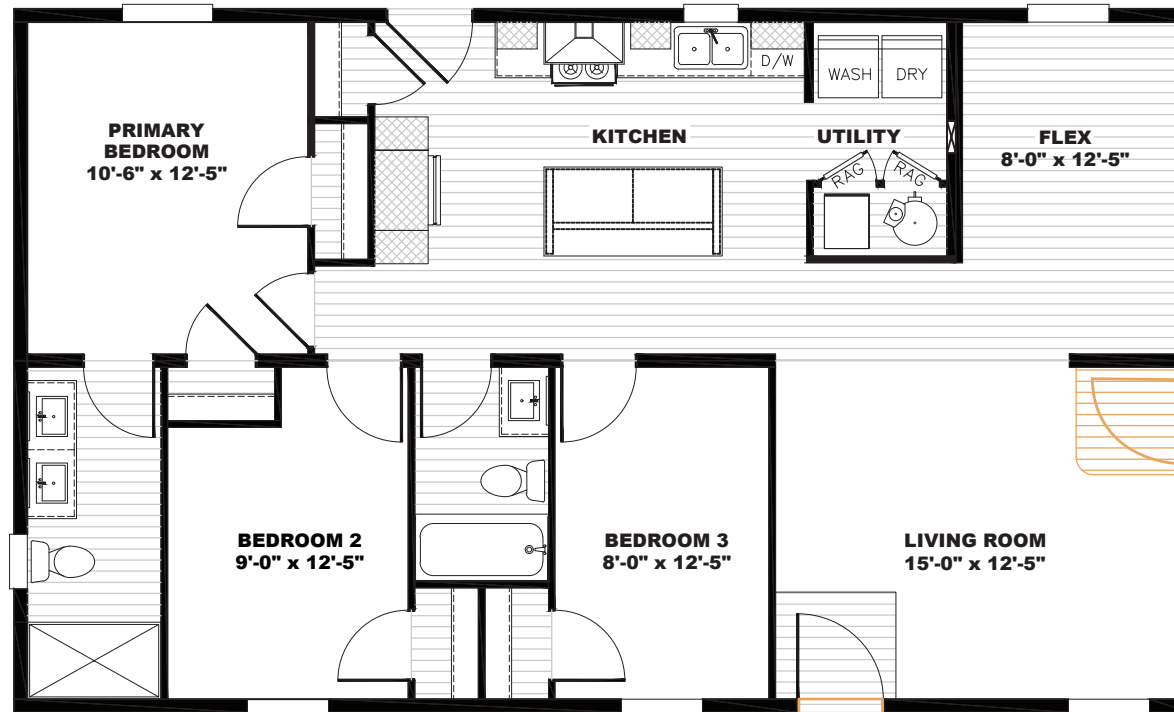

Streford

Tempo Series - Multi Section

1,158 SQ. FT. (Approximate) 3 Bedroom, 2 Bath

Last Updated: 7-10-23

 Alternate Door Location Available

THE HOME OUTLET
890 N. Arizona Ave.
Chandler, AZ 85225

TheHomeOutletAZ.com | 1-800-965-5401