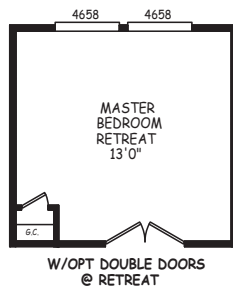

# Strider

Desert Edge Series - Triplewides

4 Bedroom, 3 Bath  
Approx. 2,918 Sq. Ft.

Last Updated: 1-23-20

I authorize The Home Outlet to build my house, per this plan.

X \_\_\_\_\_

Customer Signature/Date

**ARIZONA**