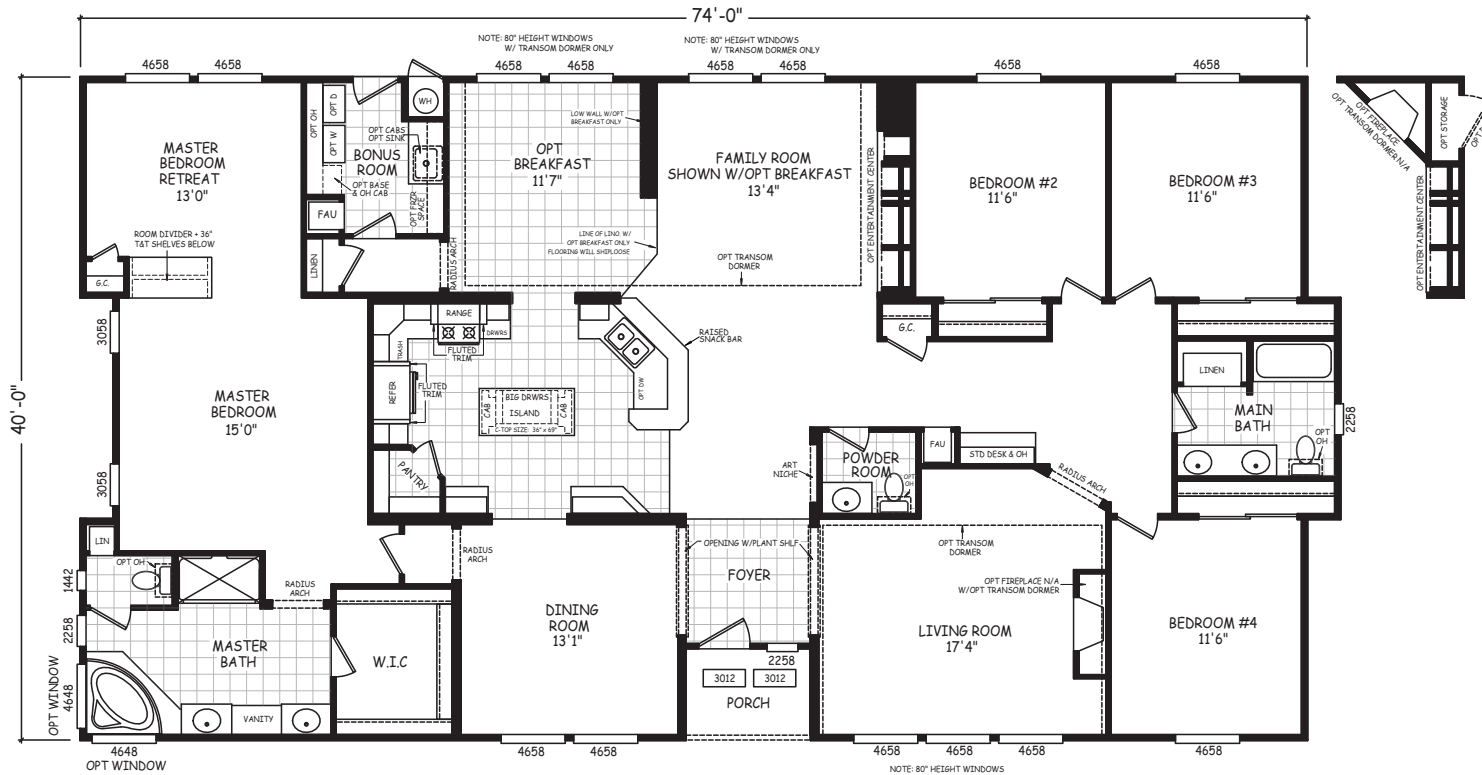

# Strider

Desert Edge Series - Triplewides

4 Bedroom, 3 Bath  
Approx. 2,918 Sq. Ft.

Last Updated: 1-23-20

I authorize The Home Outlet to build my house, per this plan.

X \_\_\_\_\_

Customer Signature/Date

**ARIZONA**