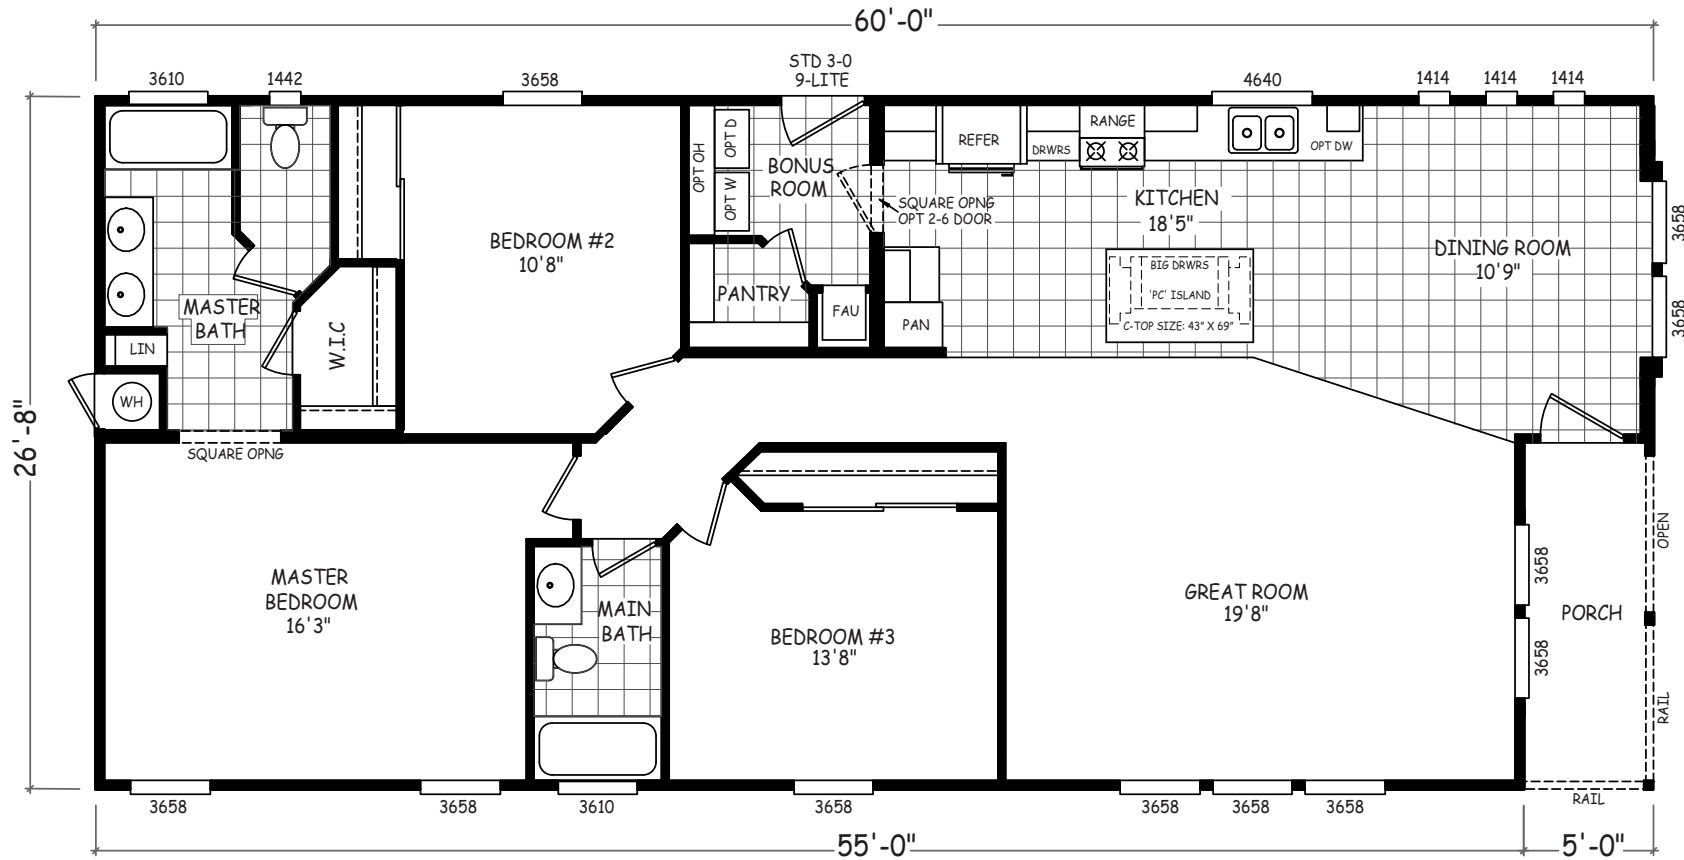

# Taber

Sedona Ridge Classic Series

1,600 SQ. FT. (Approximate) 3 Bedroom, 2 Bath

Last Updated: 2-2-23

**THE HOME OUTLET**  
890 N. Arizona Ave.  
Chandler, AZ 85225

**TheHomeOutletAZ.com | 1-800-965-5401**