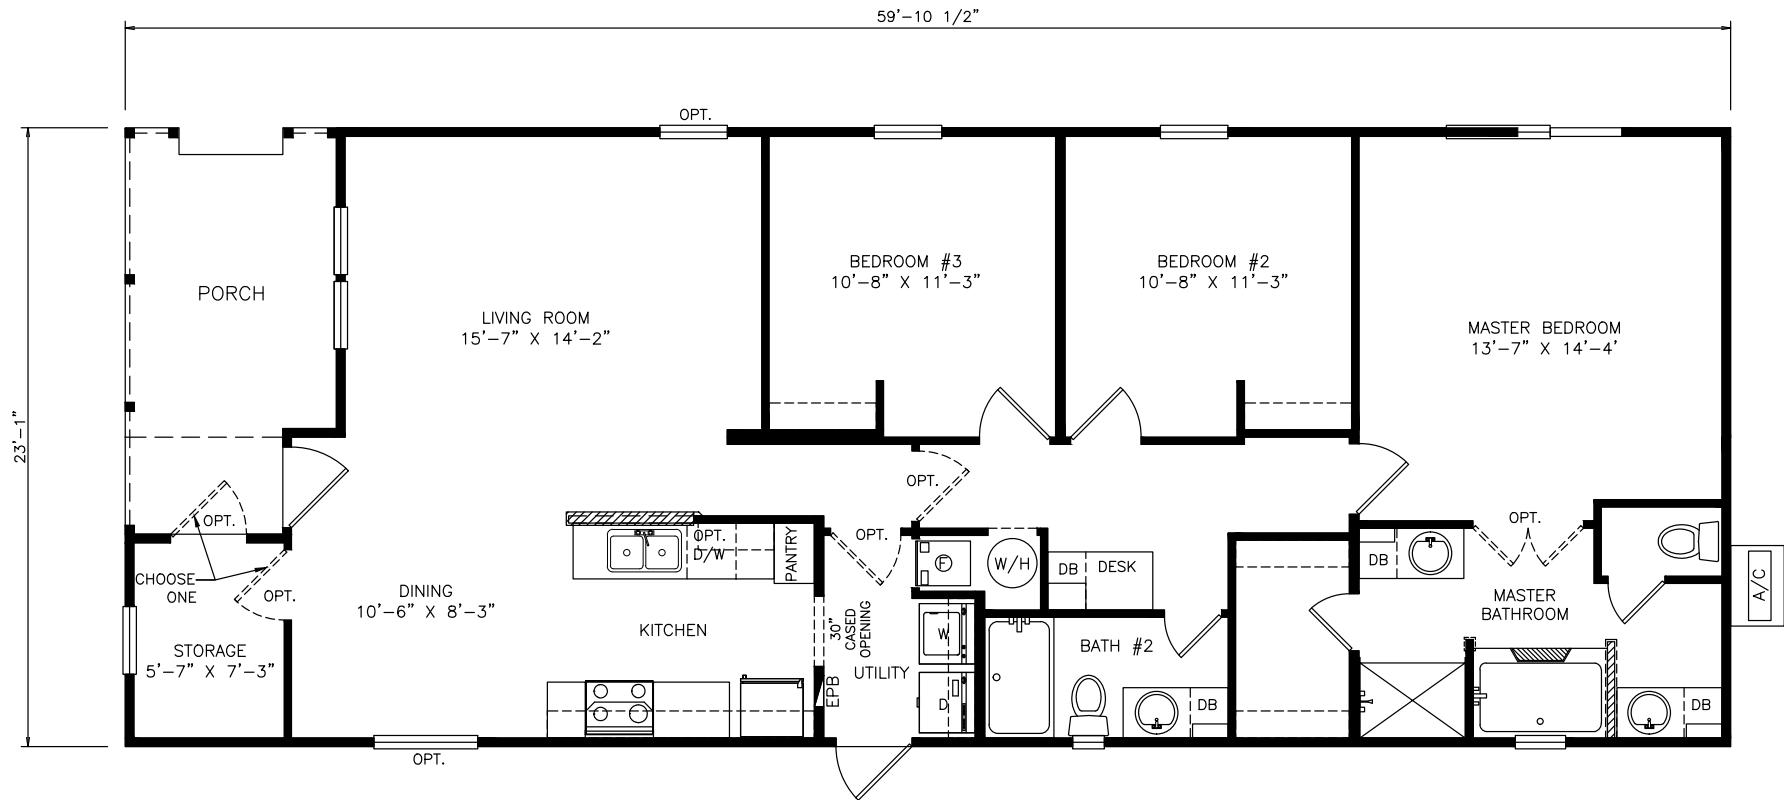

Tarpey

Select Series - Multi Section

1,276 SQ. FT. (Approximate) 3 Bedrooms, 2 Baths

Last Updated: 6-21-21

THE HOME OUTLET
890 N. Arizona Ave.
Chandler, AZ 85225

TheHomeOutletAZ.com | 1-800-965-5401

IMPORTANT: Alta Cima Corp reserves the right to modify, cancel or substitute products or features of this event at any time without prior notice or obligation. Pictures and other promotional materials are representative and may depict or contain floor plans, square footages, elevations, options, upgrades, extra design features, decorations, floor coverings, specialty light fixtures, custom paint and wall coverings, window treatments, landscaping, sound and alarm systems, furnishings, appliances, and other designer/decorator features and amenities that are not included as part of the home and/or may not be available at all locations. Home, pricing and community information is subject to change, and homes to prior sale, at any time without notice or obligation. ©2020 Alta Cima Corp. All rights reserved.