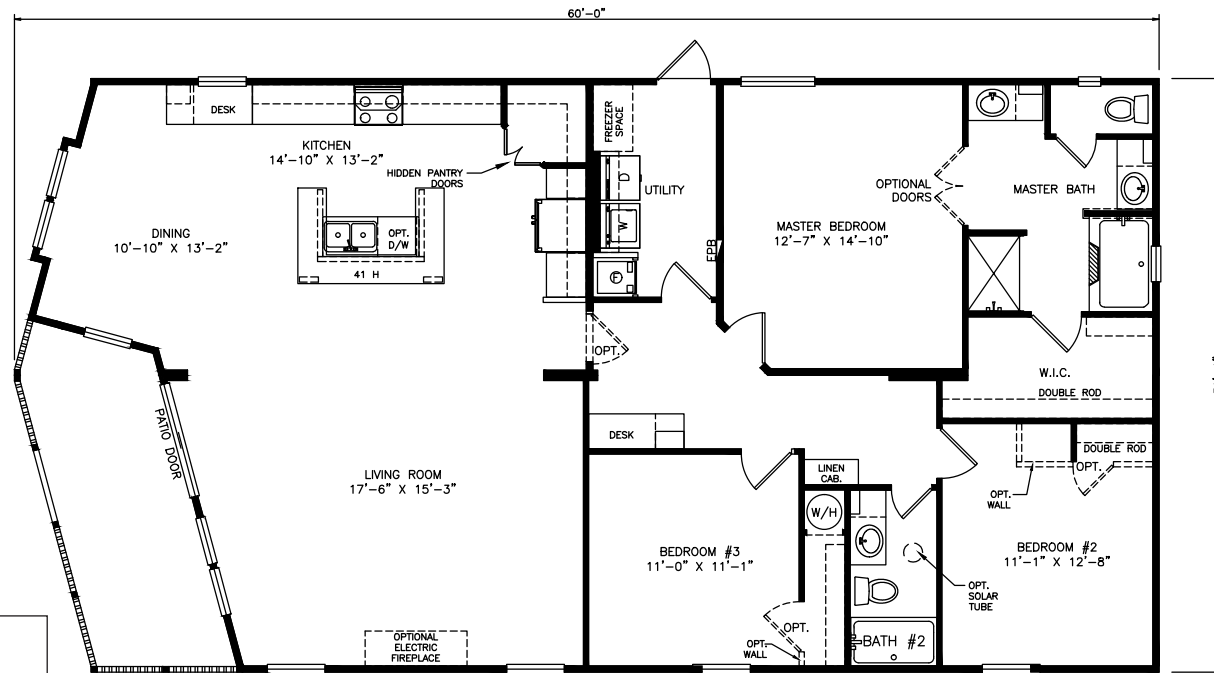

Tisbury

Heritage Series - Multi Section

1,678 SQ. FT. (Approximate) 3 Bedrooms, 2 Baths

Last Updated: 6-24-21

THE HOME OUTLET
890 N. Arizona Ave.
Chandler, AZ 85225

TheHomeOutletAZ.com | 1-800-965-5401

IMPORTANT: Alta Cima Corp reserves the right to modify, cancel or substitute products or features of this event at any time without prior notice or obligation. Pictures and other promotional materials are representative and may depict or contain floor plans, square footages, elevations, options, upgrades, extra design features, decorations, floor coverings, specialty light fixtures, custom paint and wall coverings, window treatments, landscaping, sound and alarm systems, furnishings, appliances, and other designer/decorator features and amenities that are not included as part of the home and/or may not be available at all locations. Home, pricing and community information is subject to change, and homes to prior sale, at any time without notice or obligation. ©2020 Alta Cima Corp. All rights reserved.