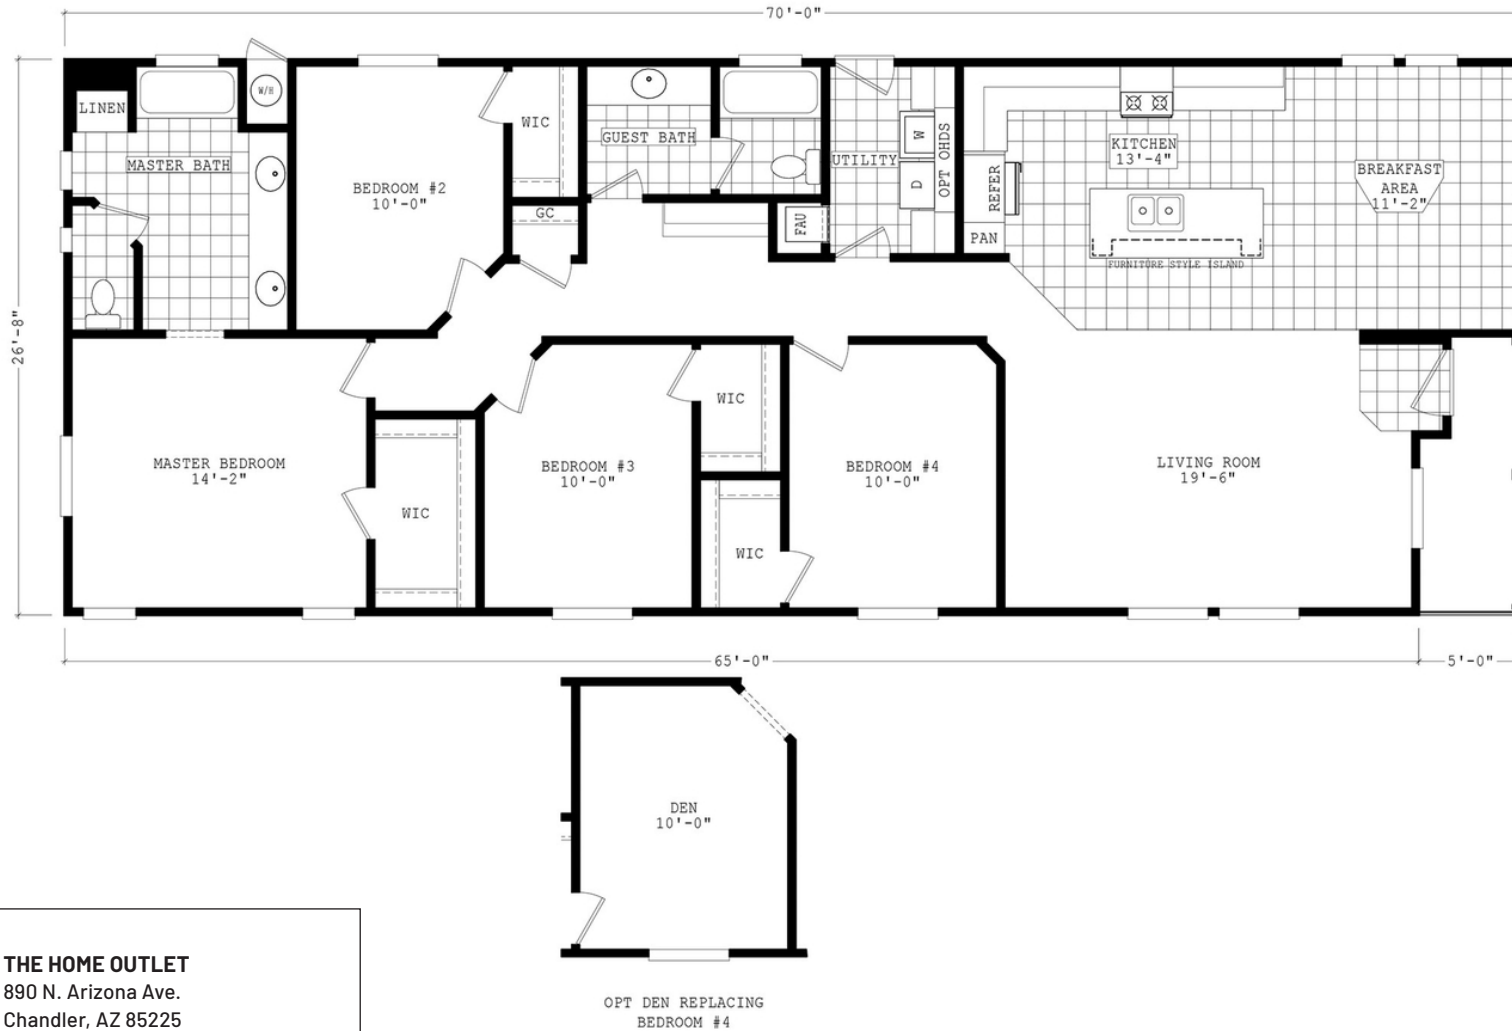

Tonton

Durango Porch Series

1,866 SQ. FT. (Approximate) 4 Bedroom, 2 Bath

Last Updated: 3-29-22

THE HOME OUTLET
890 N. Arizona Ave.
Chandler, AZ 85225

TheHomeOutletAZ.com | 1-800-965-5401

IMPORTANT: Alta Cima Corp reserves the right to modify, cancel or substitute products or features of this event at any time without prior notice or obligation. Pictures and other promotional materials are representative and may depict or contain floor plans, square footages, elevations, options, upgrades, extra design features, decorations, floor coverings, specialty light fixtures, custom paint and wall coverings, window treatments, landscaping, sound and alarm systems, furnishings, appliances, and other designer/decorator features and amenities that are not included as part of the home and/or may not be available at all locations. Home, pricing and community information is subject to change, and homes to prior sale, at any time without notice or obligation. ©2020 Alta Cima Corp. All rights reserved.