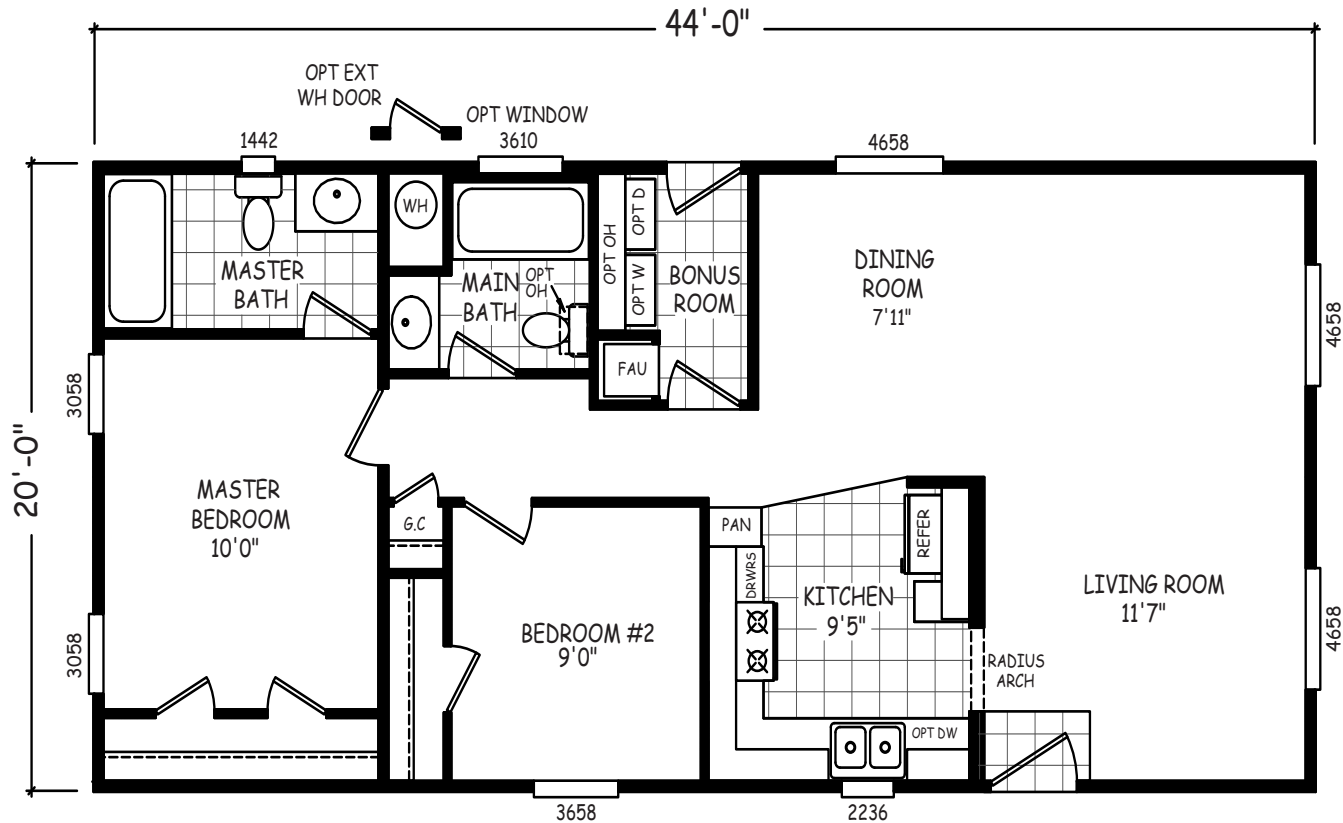

# Treston

GS Series

880 SQ. FT. (Approximate) 2 Bedroom, 2 Bath

Last Updated: 10-30-20

**THE HOME OUTLET**  
890 N. Arizona Ave.  
Chandler, AZ 85225

**TheHomeOutletAZ.com | 1-800-965-5401**

**IMPORTANT:** Alta Cima Corp reserves the right to modify, cancel or substitute products or features of this event at any time without prior notice or obligation. Pictures and other promotional materials are representative and may depict or contain floor plans, square footages, elevations, options, upgrades, extra design features, decorations, floor coverings, specialty light fixtures, custom paint and wall coverings, window treatments, landscaping, sound and alarm systems, furnishings, appliances, and other designer/decorator features and amenities that are not included as part of the home and/or may not be available at all locations. Home, pricing and community information is subject to change, and homes to prior sale, at any time without notice or obligation. ©2020 Alta Cima Corp. All rights reserved.