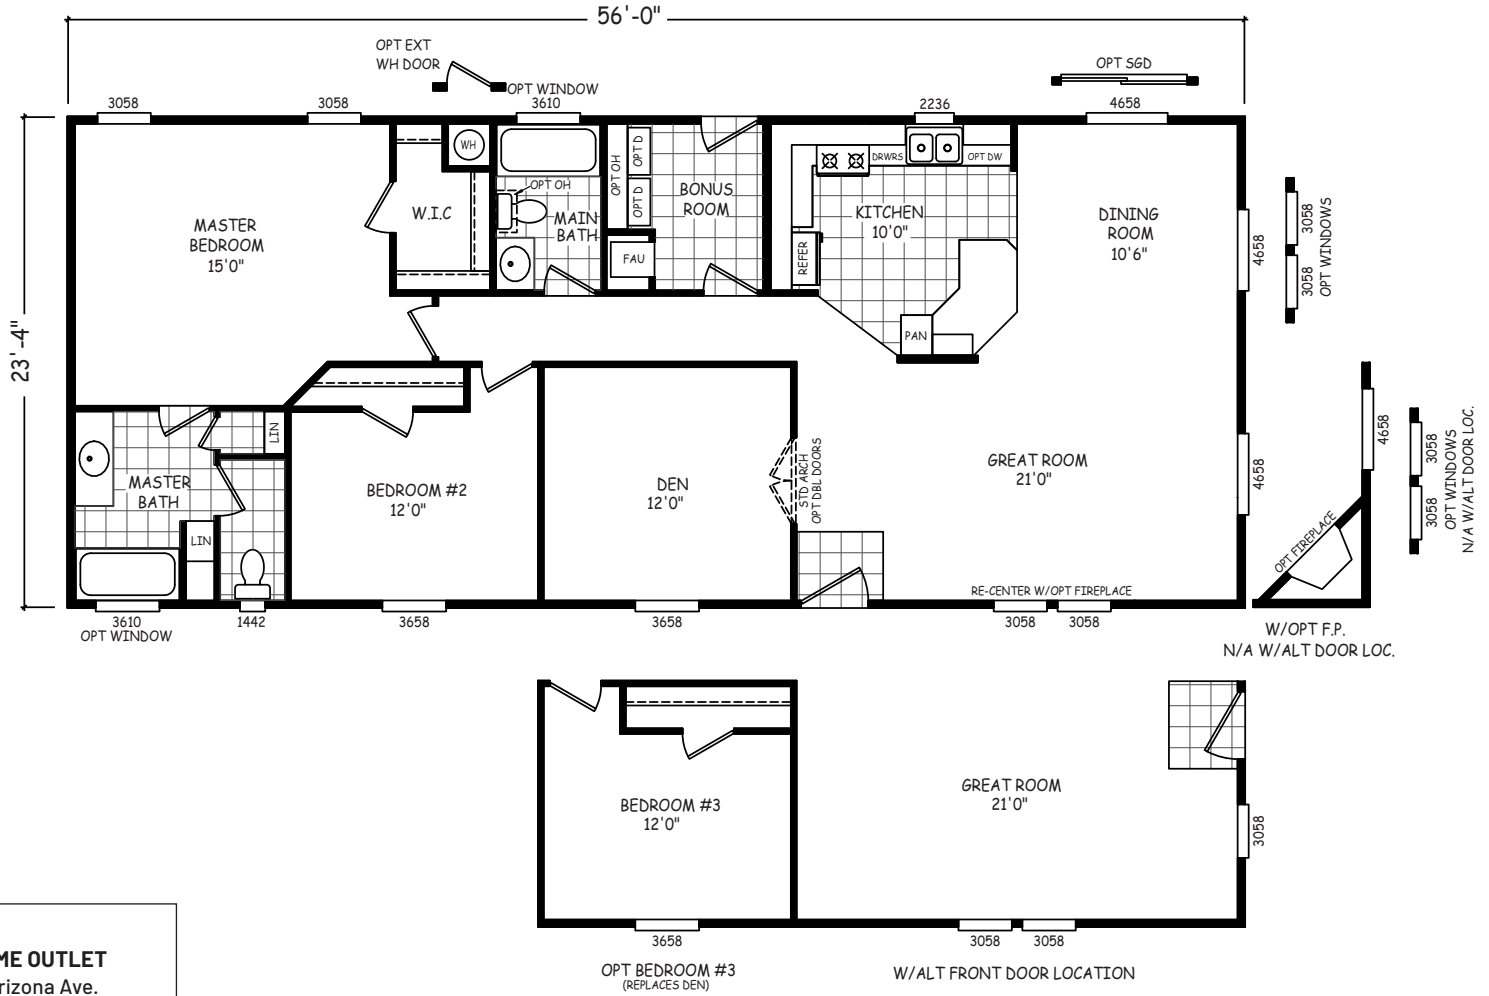

Truman

GS Series

1,307 SQ. FT. (Approximate) 2 Bedroom, 2 Bath

Last Updated: 4-29-22

THE HOME OUTLET
890 N. Arizona Ave.
Chandler, AZ 85225

TheHomeOutletAZ.com | 1-800-965-5401

IMPORTANT: Alta Cima Corp reserves the right to modify, cancel or substitute products or features of this event at any time without prior notice or obligation. Pictures and other promotional materials are representative and may depict or contain floor plans, square footages, elevations, options, upgrades, extra design features, decorations, floor coverings, specialty light fixtures, custom paint and wall coverings, window treatments, landscaping, sound and alarm systems, furnishings, appliances, and other designer/decorator features and amenities that are not included as part of the home and/or may not be available at all locations. Home, pricing and community information is subject to change, and homes to prior sale, at any time without notice or obligation. ©2020 Alta Cima Corp. All rights reserved.