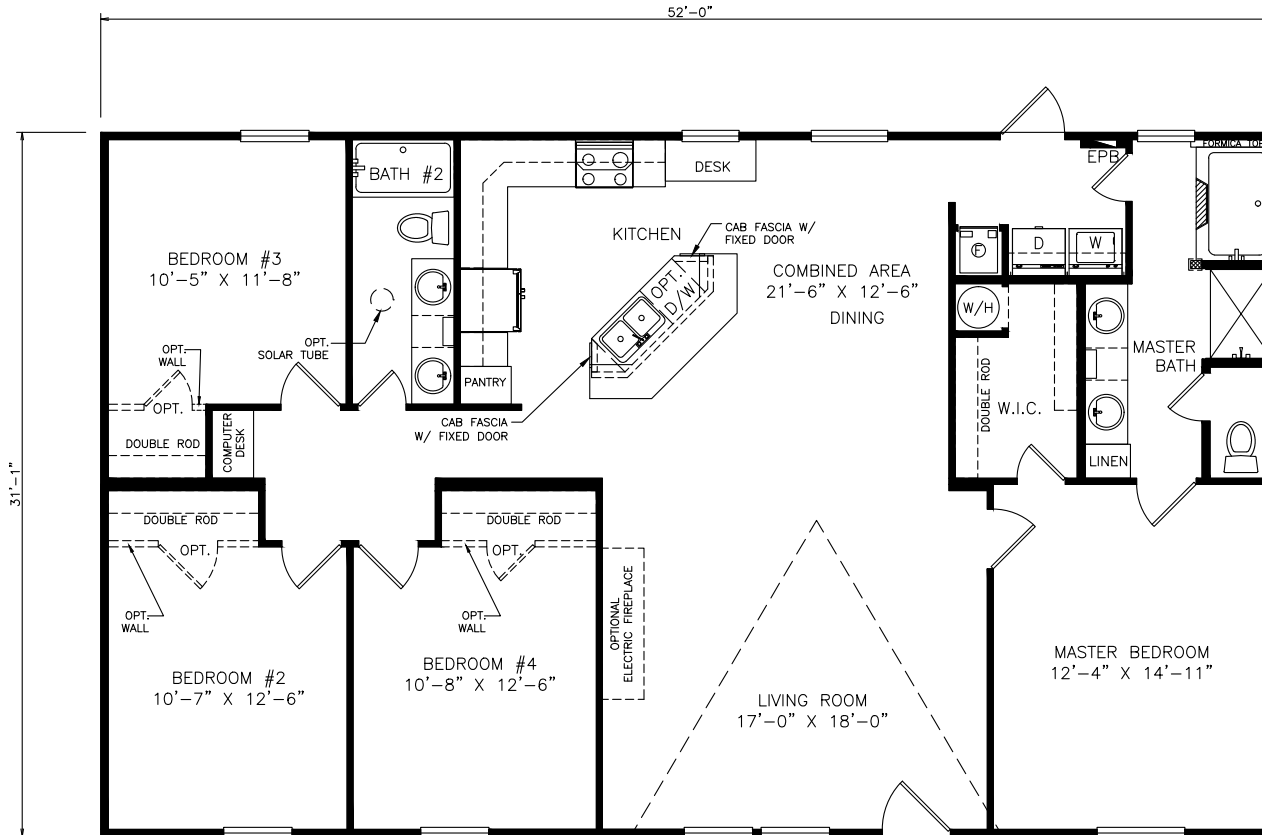

Tybee

Heritage Series - Multi Section

1,622 SQ. FT. (Approximate) 4 Bedrooms, 2 Baths

Last Updated: 6-24-21

THE HOME OUTLET
890 N. Arizona Ave.
Chandler, AZ 85225

TheHomeOutletAZ.com | 1-800-965-5401

IMPORTANT: Alta Cima Corp reserves the right to modify, cancel or substitute products or features of this event at any time without prior notice or obligation. Pictures and other promotional materials are representative and may depict or contain floor plans, square footages, elevations, options, upgrades, extra design features, decorations, floor coverings, specialty light fixtures, custom paint and wall coverings, window treatments, landscaping, sound and alarm systems, furnishings, appliances, and other designer/decorator features and amenities that are not included as part of the home and/or may not be available at all locations. Home, pricing and community information is subject to change, and homes to prior sale, at any time without notice or obligation. ©2020 Alta Cima Corp. All rights reserved.