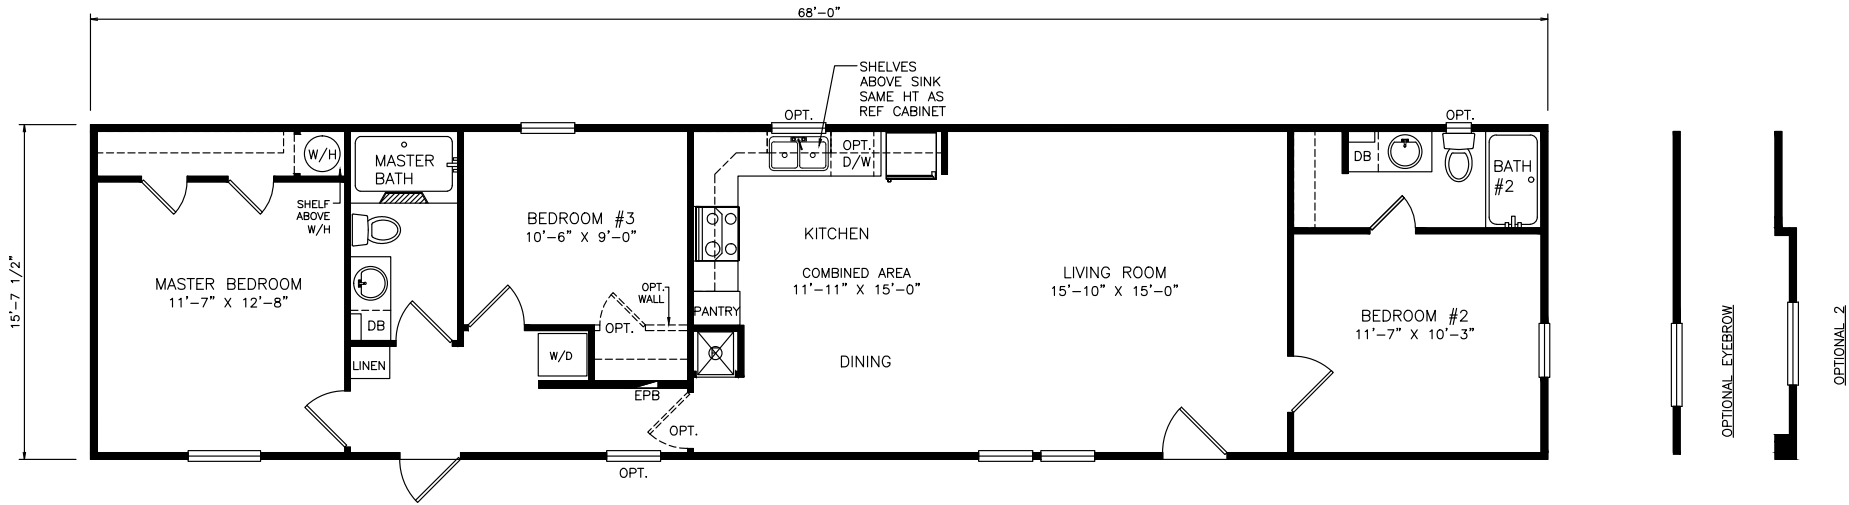

# Vance

Heritage Series - Single Section

1,068 SQ. FT. (Approximate) 3 Bedrooms, 2 Baths

Last Updated: 6-22-21

**THE HOME OUTLET**  
890 N. Arizona Ave.  
Chandler, AZ 85225

**TheHomeOutletAZ.com | 1-800-965-5401**