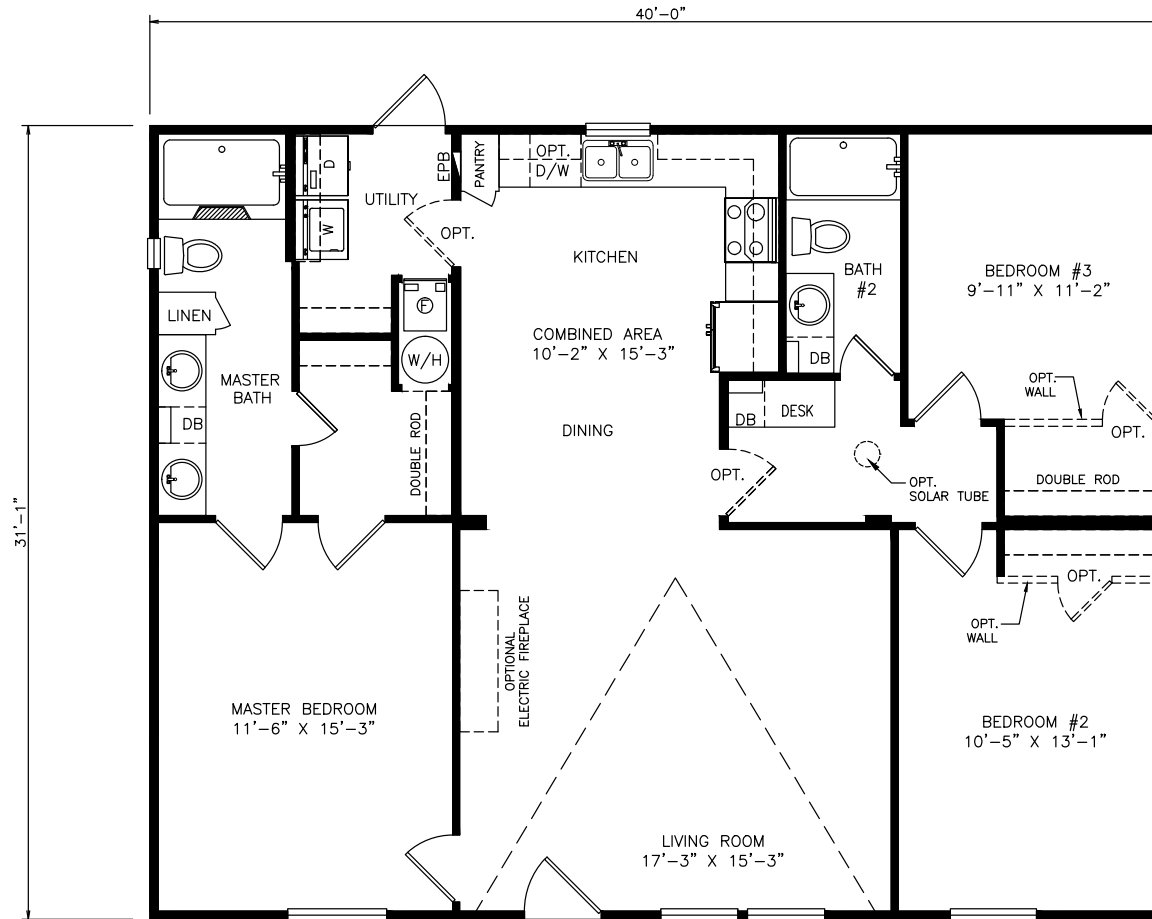

Vionett

Select Series - Multi Section

1,248 SQ. FT. (Approximate) 3 Bedrooms, 2 Baths

Last Updated: 6-21-21

THE HOME OUTLET
890 N. Arizona Ave.
Chandler, AZ 85225

TheHomeOutletAZ.com | 1-800-965-5401

IMPORTANT: Alta Cima Corp reserves the right to modify, cancel or substitute products or features of this event at any time without prior notice or obligation. Pictures and other promotional materials are representative and may depict or contain floor plans, square footages, elevations, options, upgrades, extra design features, decorations, floor coverings, specialty light fixtures, custom paint and wall coverings, window treatments, landscaping, sound and alarm systems, furnishings, appliances, and other designer/decorator features and amenities that are not included as part of the home and/or may not be available at all locations. Home, pricing and community information is subject to change, and homes to prior sale, at any time without notice or obligation. ©2020 Alta Cima Corp. All rights reserved.