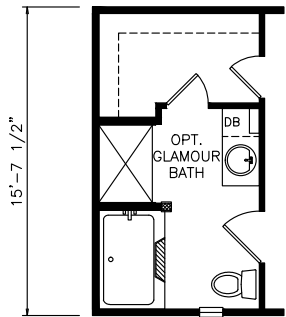

# Walden

Heritage Series - Single Section

1,193 SQ. FT. (Approximate) 3 Bedrooms, 2 Baths

Last Updated: 6-22-21

**THE HOME OUTLET**  
890 N. Arizona Ave.  
Chandler, AZ 85225

**TheHomeOutletAZ.com | 1-800-965-5401**