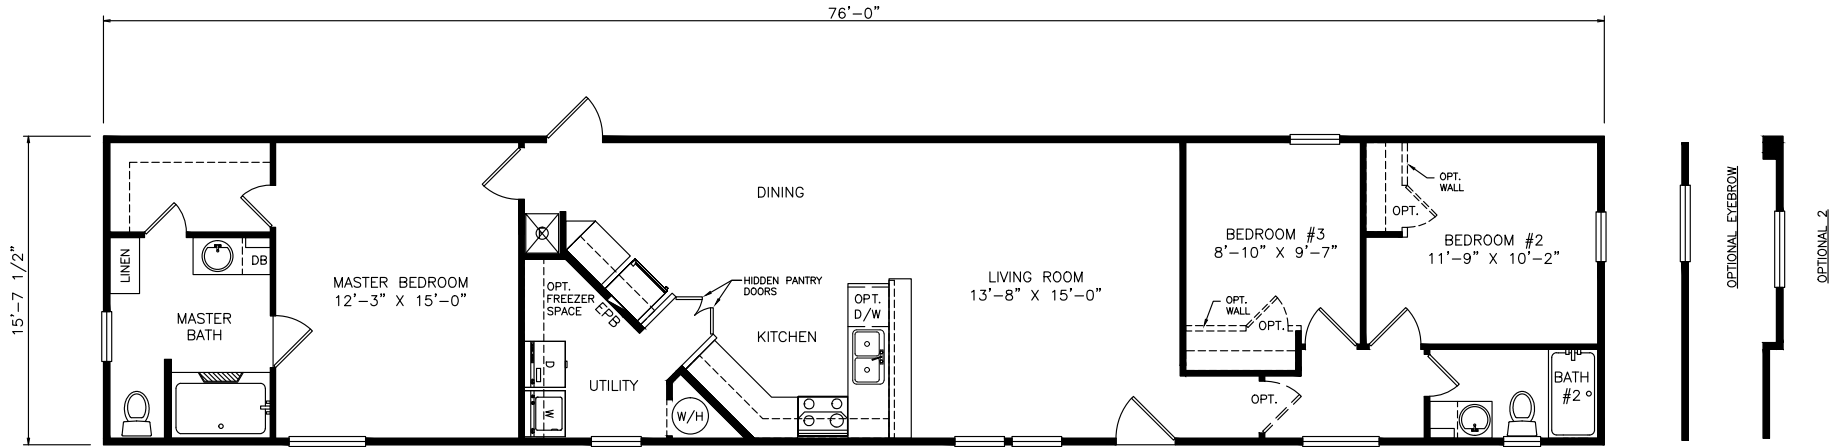

# Walden

Heritage Series - Single Section

1,193 SQ. FT. (Approximate) 3 Bedrooms, 2 Baths

Last Updated: 6-22-21

**THE HOME OUTLET**  
890 N. Arizona Ave.  
Chandler, AZ 85225

**TheHomeOutletAZ.com | 1-800-965-5401**