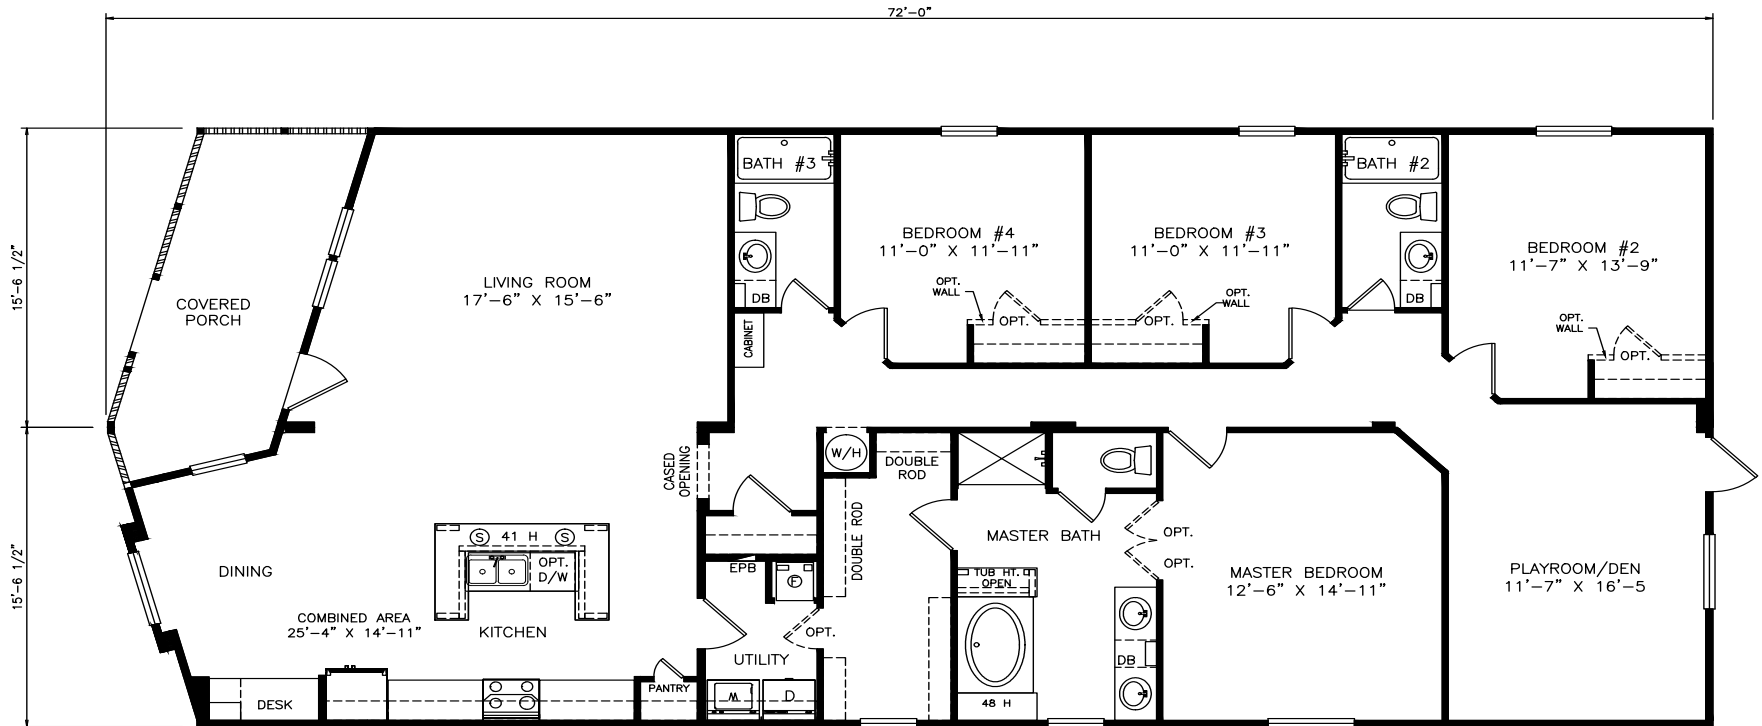

# Warren

Classic Series - Multi Section

2,051 SQ. FT. (Approximate) 4 Bedrooms, 3 Baths

Last Updated: 6-17-21

**THE HOME OUTLET**  
890 N. Arizona Ave.  
Chandler, AZ 85225

**TheHomeOutletAZ.com | 1-800-965-5401**