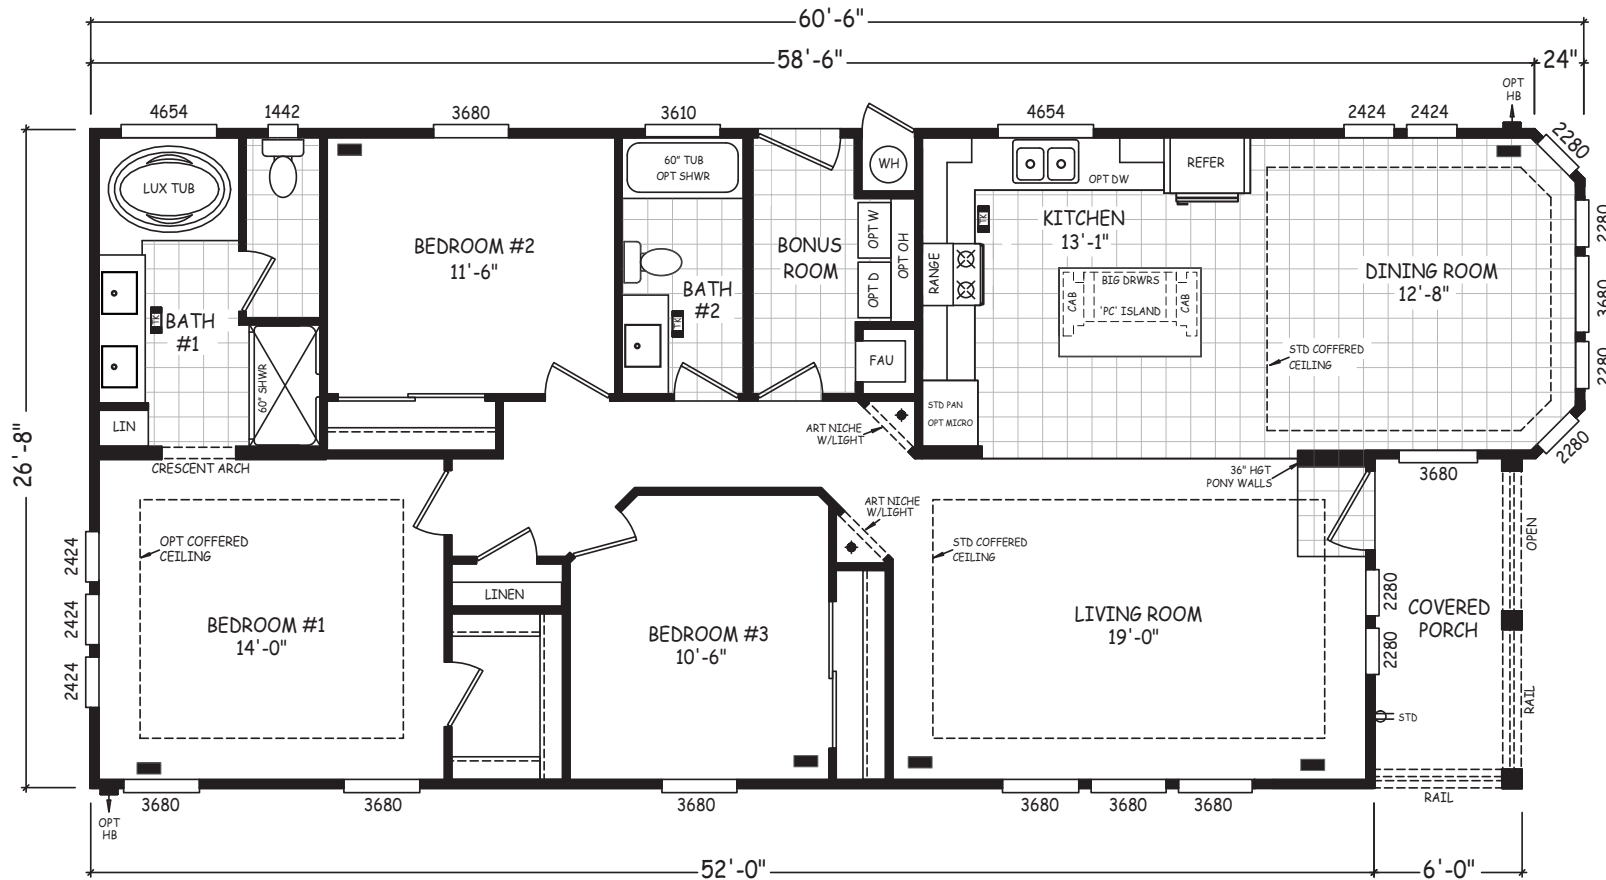

# Wesson

Pacifica Series

1,576 SQ. FT. (Approximate) 3 Bedroom, 2 Bath

Last Updated: 8-22-22

**THE HOME OUTLET**  
890 N. Arizona Ave.  
Chandler, AZ 85225

**TheHomeOutletAZ.com | 1-800-965-5401**

**IMPORTANT:** Alta Cima Corp reserves the right to modify, cancel or substitute products or features of this event at any time without prior notice or obligation. Pictures and other promotional materials are representative and may depict or contain floor plans, square footages, elevations, options, upgrades, extra design features, decorations, floor coverings, specialty light fixtures, custom paint and wall coverings, window treatments, landscaping, sound and alarm systems, furnishings, appliances, and other designer/decorator features and amenities that are not included as part of the home and/or may not be available at all locations. Home, pricing and community information is subject to change, and homes to prior sale, at any time without notice or obligation. ©2020 Alta Cima Corp. All rights reserved.