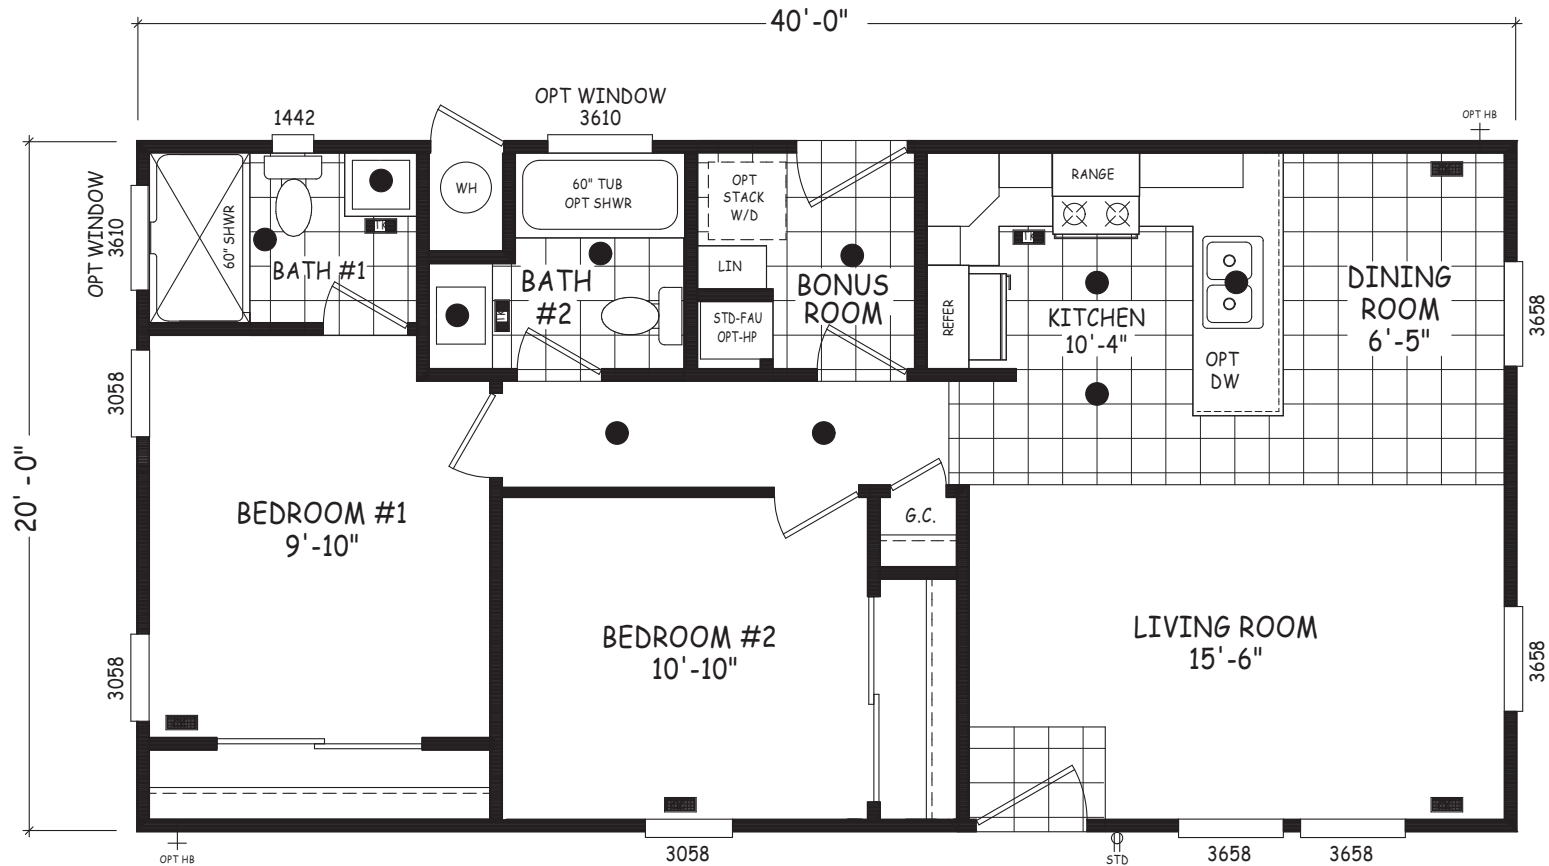

# Whetstine

Edge Series

800 SQ. FT. (Approximate) 2 Bedroom, 2 Bath

Last Updated: 5-8-24

**THE HOME OUTLET**  
890 N. Arizona Ave.  
Chandler, AZ 85225

**TheHomeOutletAZ.com | 1-800-965-5401**

**IMPORTANT:** Alta Cima Corp reserves the right to modify, cancel or substitute products or features of this event at any time without prior notice or obligation. Pictures and other promotional materials are representative and may depict or contain floor plans, square footages, elevations, options, upgrades, extra design features, decorations, floor coverings, specialty light fixtures, custom paint and wall coverings, window treatments, landscaping, sound and alarm systems, furnishings, appliances, and other designer/decorator features and amenities that are not included as part of the home and/or may not be available at all locations. Home, pricing and community information is subject to change, and homes to prior sale, at any time without notice or obligation. ©2020 Alta Cima Corp. All rights reserved.