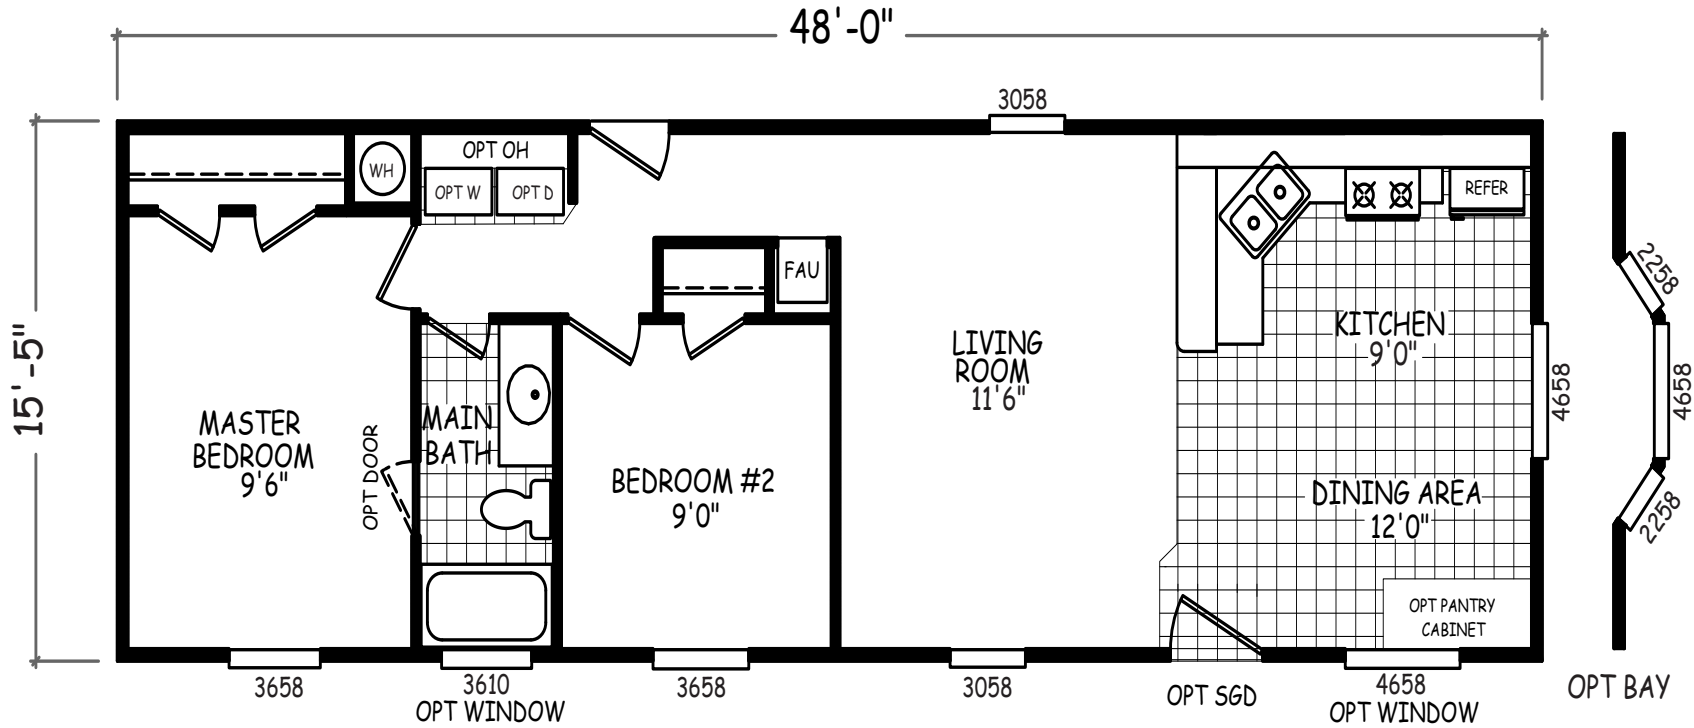

Willard

GS Series

740 SQ. FT. (Approximate) 2 Bedroom, 1 Bath

Last Updated: 10-30-20

THE HOME OUTLET
890 N. Arizona Ave.
Chandler, AZ 85225

TheHomeOutletAZ.com | 1-800-965-5401

IMPORTANT: Alta Cima Corp reserves the right to modify, cancel or substitute products or features of this event at any time without prior notice or obligation. Pictures and other promotional materials are representative and may depict or contain floor plans, square footages, elevations, options, upgrades, extra design features, decorations, floor coverings, specialty light fixtures, custom paint and wall coverings, window treatments, landscaping, sound and alarm systems, furnishings, appliances, and other designer/decorator features and amenities that are not included as part of the home and/or may not be available at all locations. Home, pricing and community information is subject to change, and homes to prior sale, at any time without notice or obligation. ©2020 Alta Cima Corp. All rights reserved.