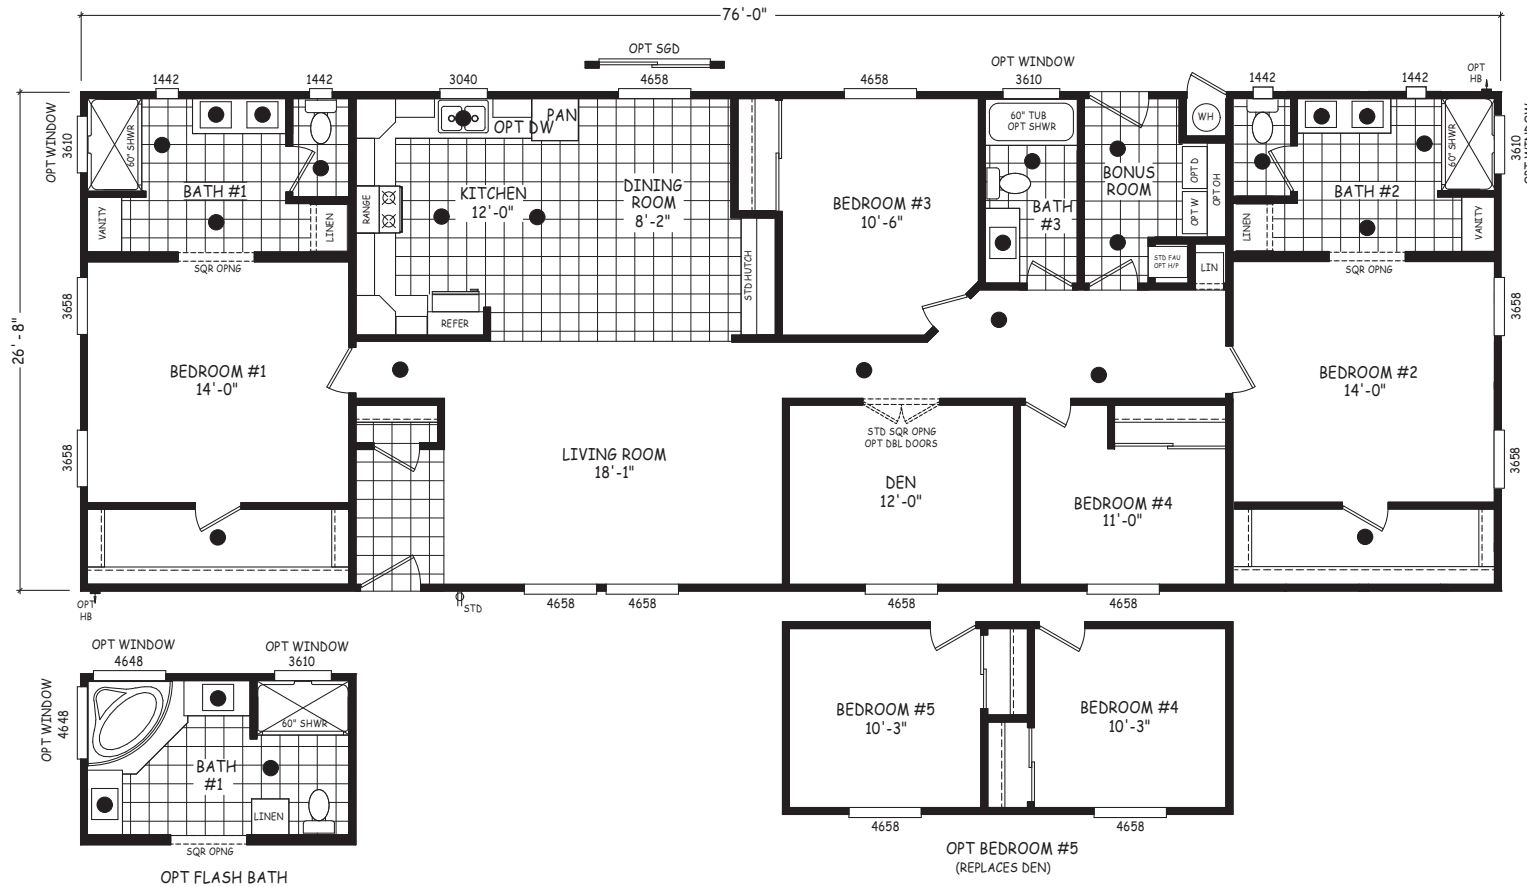

Yicus

Edge Series

2,027 SQ. FT. (Approximate) 4 Bedroom, 3 Bath

Last Updated: 7-22-24

THE HOME OUTLET
890 N. Arizona Ave.
Chandler, AZ 85225

TheHomeOutletAZ.com | 1-800-965-5401

IMPORTANT: Alta Cima Corp reserves the right to modify, cancel or substitute products or features of this event at any time without prior notice or obligation. Pictures and other promotional materials are representative and may depict or contain floor plans, square footages, elevations, options, upgrades, extra design features, decorations, floor coverings, specialty light fixtures, custom paint and wall coverings, window treatments, landscaping, sound and alarm systems, furnishings, appliances, and other designer/decorator features and amenities that are not included as part of the home and/or may not be available at all locations. Home, pricing and community information is subject to change, and homes to prior sale, at any time without notice or obligation. ©2020 Alta Cima Corp. All rights reserved.