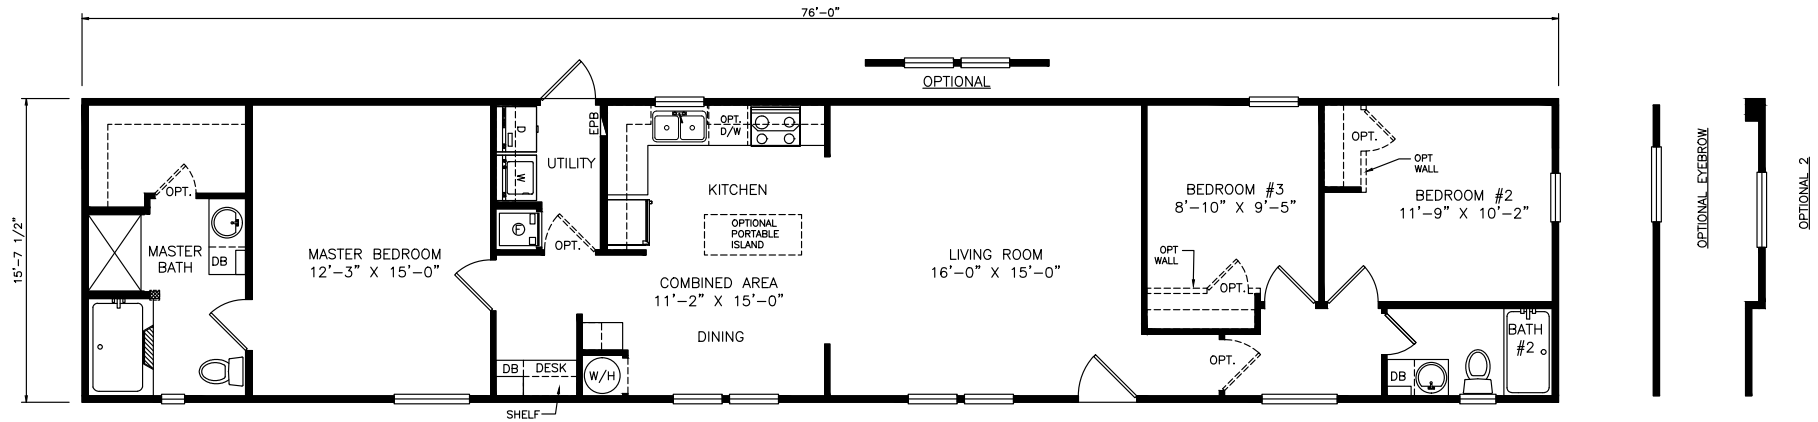

# Yondel

Classic Series - Single Section

1,193 SQ. FT. (Approximate) 3 Bedrooms, 2 Baths

Last Updated: 6-14-21

**THE HOME OUTLET**  
890 N. Arizona Ave.  
Chandler, AZ 85225

**TheHomeOutletAZ.com | 1-800-965-5401**