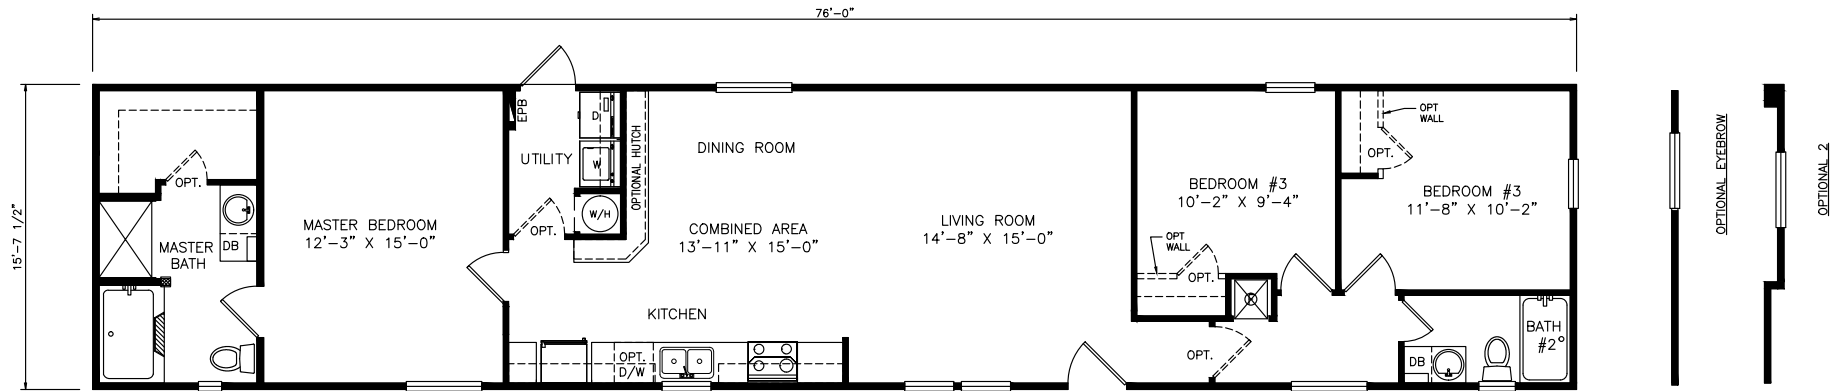

Zadora

Classic Series - Single Section

1,193 SQ. FT. (Approximate) 3 Bedrooms, 2 Baths

Last Updated: 6-14-21

THE HOME OUTLET
890 N. Arizona Ave.
Chandler, AZ 85225

TheHomeOutletAZ.com | 1-800-965-5401

IMPORTANT: Alta Cima Corp reserves the right to modify, cancel or substitute products or features of this event at any time without prior notice or obligation. Pictures and other promotional materials are representative and may depict or contain floor plans, square footages, elevations, options, upgrades, extra design features, decorations, floor coverings, specialty light fixtures, custom paint and wall coverings, window treatments, landscaping, sound and alarm systems, furnishings, appliances, and other designer/decorator features and amenities that are not included as part of the home and/or may not be available at all locations. Home, pricing and community information is subject to change, and homes to prior sale, at any time without notice or obligation. ©2020 Alta Cima Corp. All rights reserved.