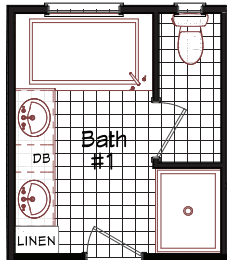

Addingham

Coronado Series

1,306 SQ. FT. (Approximate) 3 Bedroom, 2 Bath

Last Updated: 9-9-22

Optional Glamor Bath

FACTORY EXPO OUTLET CENTER
 5757 S. Palo Verde Rd., #202
 Tucson, AZ 85706

FactoryBuiltHomesDirect.com | 1-800-965-2781