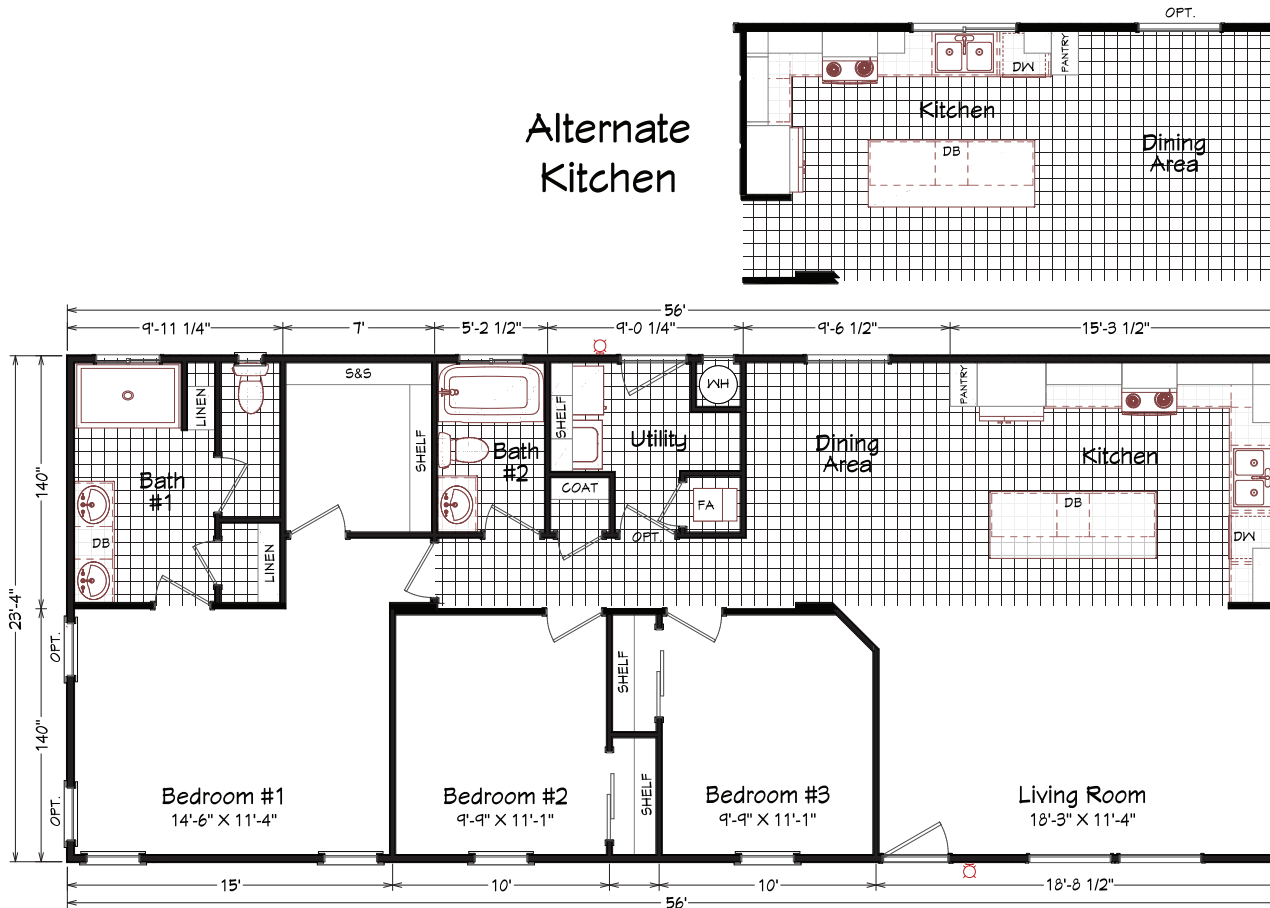

Addingham

Coronado Series

1,306 SQ. FT. (Approximate) 3 Bedroom, 2 Bath

Last Updated: 9-9-22

Optional Glamor Bath

FACTORY EXPO OUTLET CENTER
 5757 S. Palo Verde Rd., #202
 Tucson, AZ 85706

FactoryBuiltHomesDirect.com | 1-800-965-2781