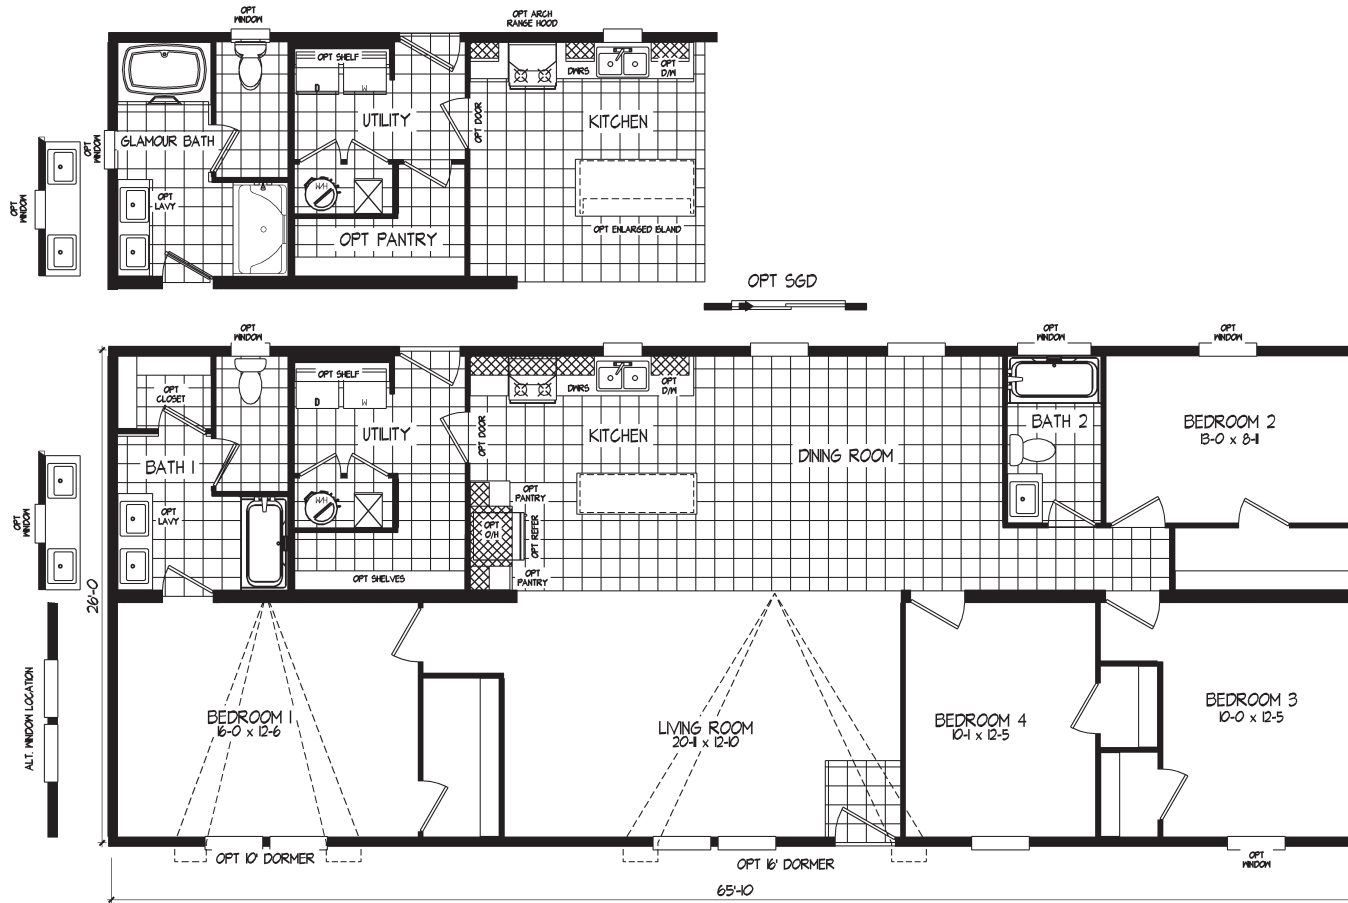

Anadarko

Copper Ridge Series

1,738 SQ. FT. (Approximate) 4 Bedroom, 2 Bath

Last Updated: 5-13-26

FACTORY EXPO OUTLET CENTER
5757 S. Palo Verde Rd., #202
Tucson, AZ 85706

OPT RECESSED ENTRY

FactoryBuiltHomesDirect.com | 1-800-965-2781