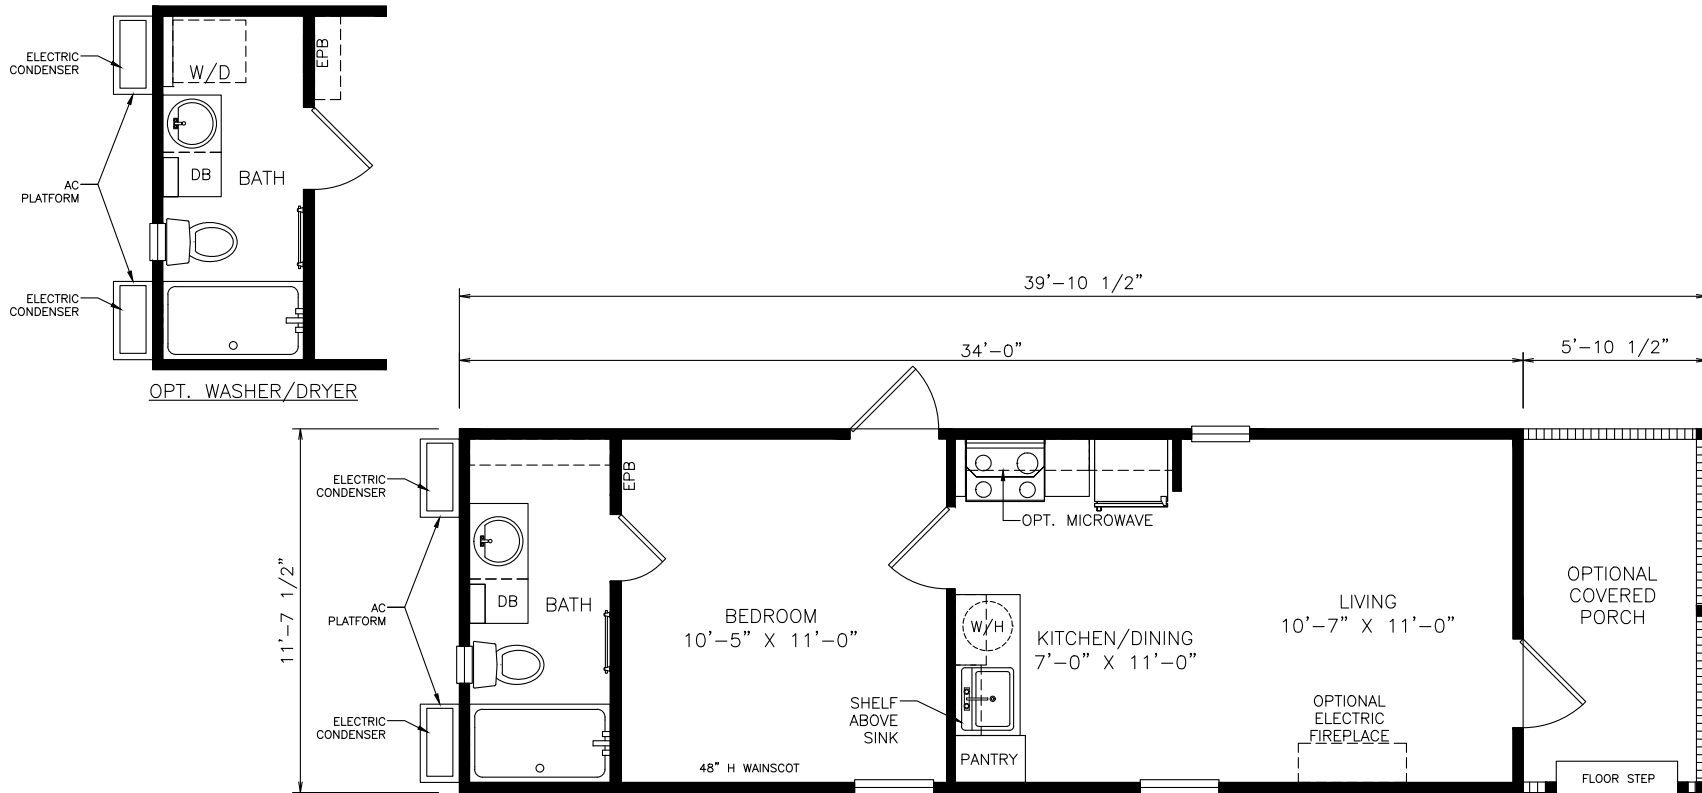

Arabela

Select Series - Single Section

395 SQ. FT. (Approximate) 1 Bedrooms, 1 Baths

Last Updated: 8-23-21

FACTORY EXPO OUTLET CENTER

5757 S. Palo Verde Rd., #202
Tucson, AZ 85706

FactoryBuiltHomesDirect.com | 1-800-965-2781