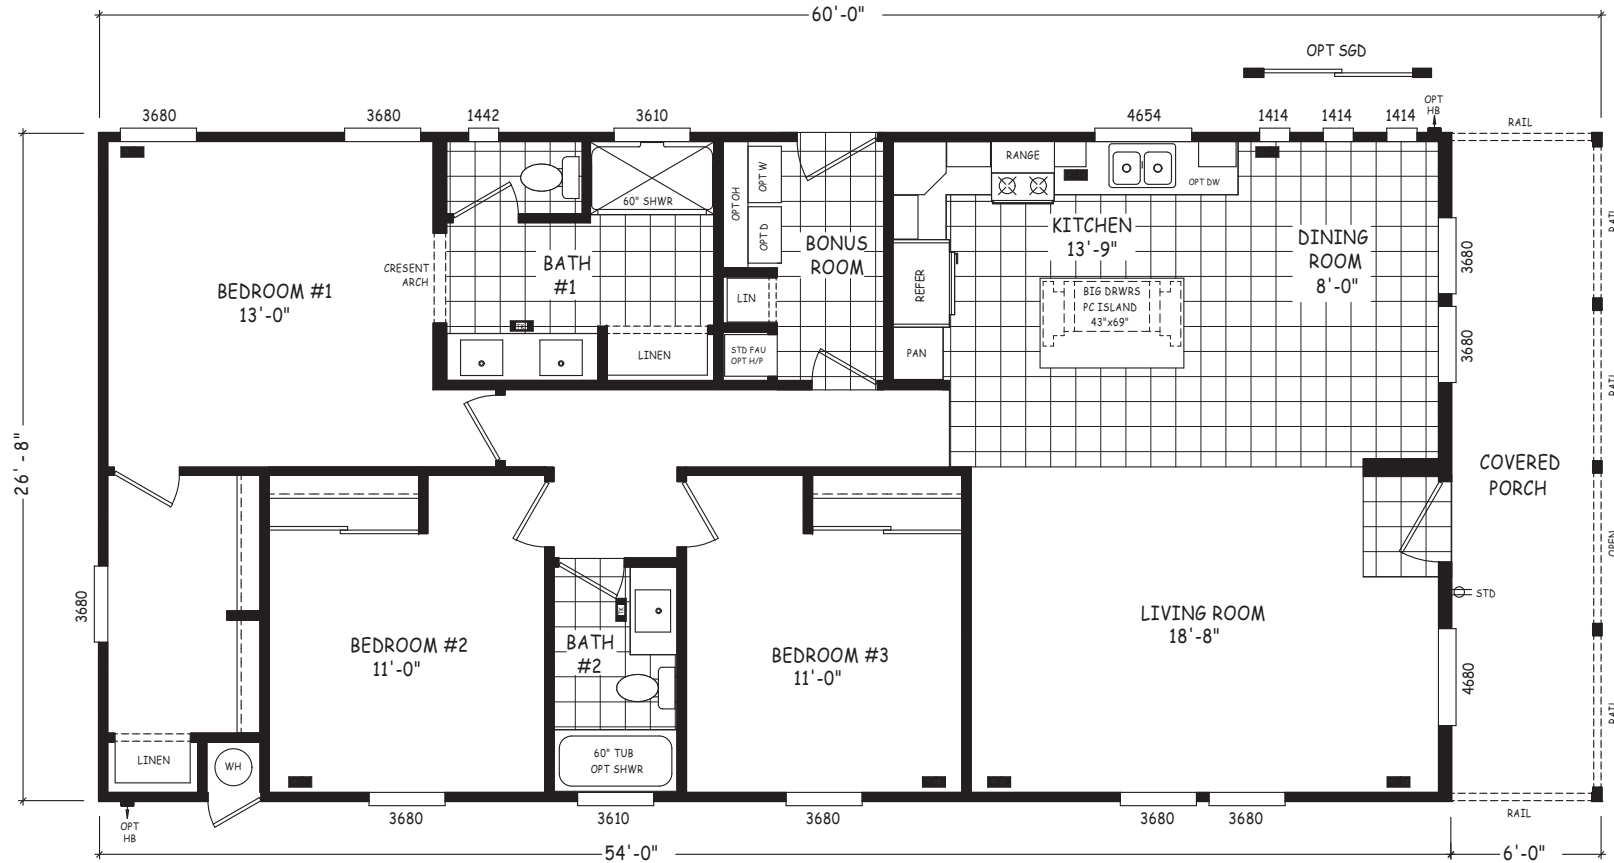

Arbecam

Pinnacle Series

1,600 SQ. FT. (Approximate) 3 Bedroom, 2 Bath

Last Updated: 8-22-22

FACTORY EXPO OUTLET CENTER
 5757 S. Palo Verde Rd., #202
 Tucson, AZ 85706

FactoryBuiltHomesDirect.com | 1-800-965-2781