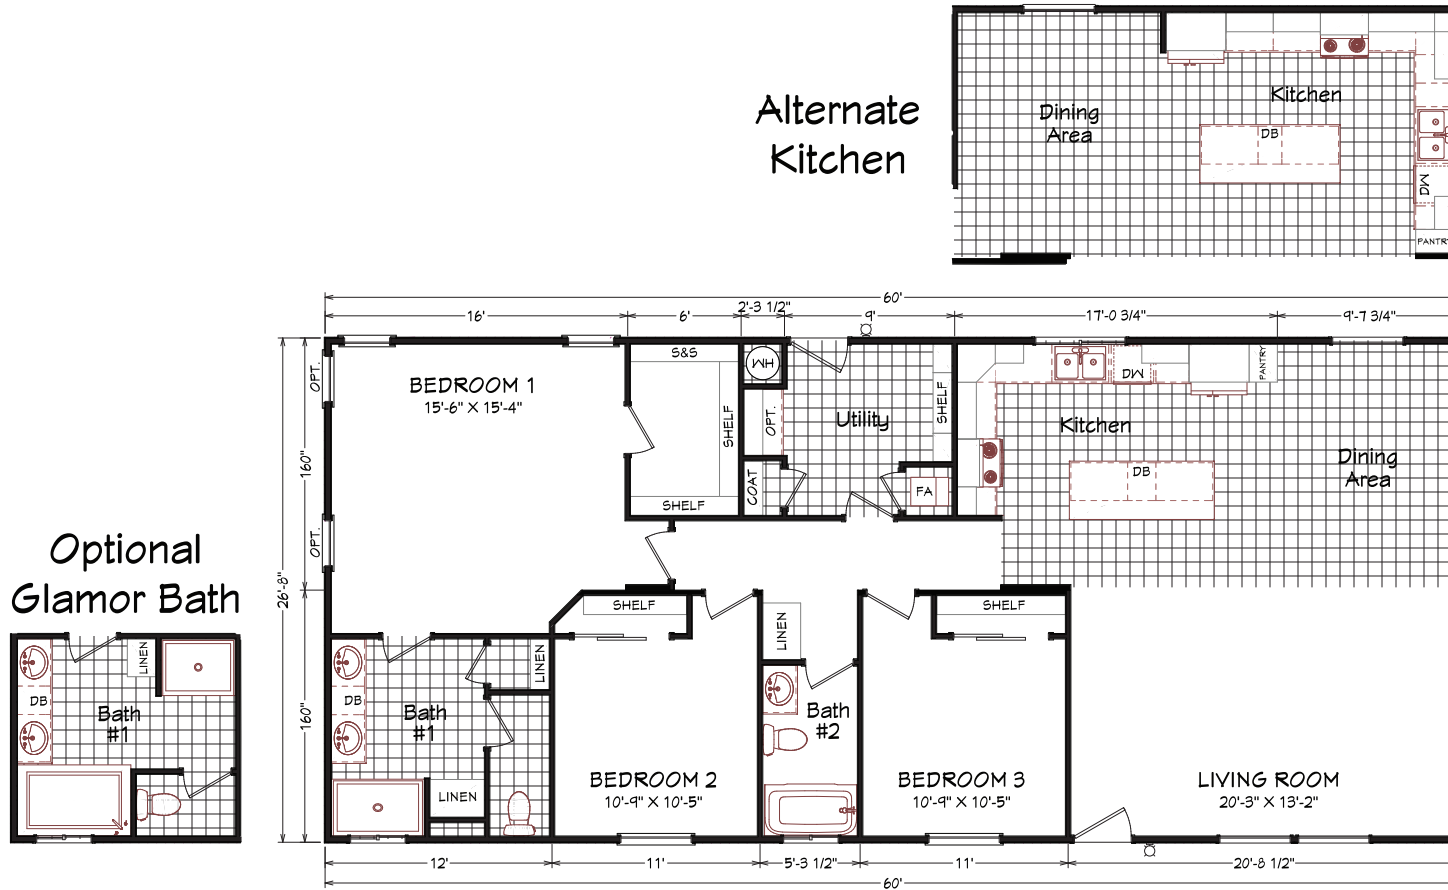

Bandom

Coronado Series

1,600 SQ. FT. (Approximate) 3 Bedroom, 2 Bath

Last Updated: 9-9-22

FACTORY EXPO OUTLET CENTER
 5757 S. Palo Verde Rd., #202
 Tucson, AZ 85706

FactoryBuiltHomesDirect.com | 1-800-965-2781