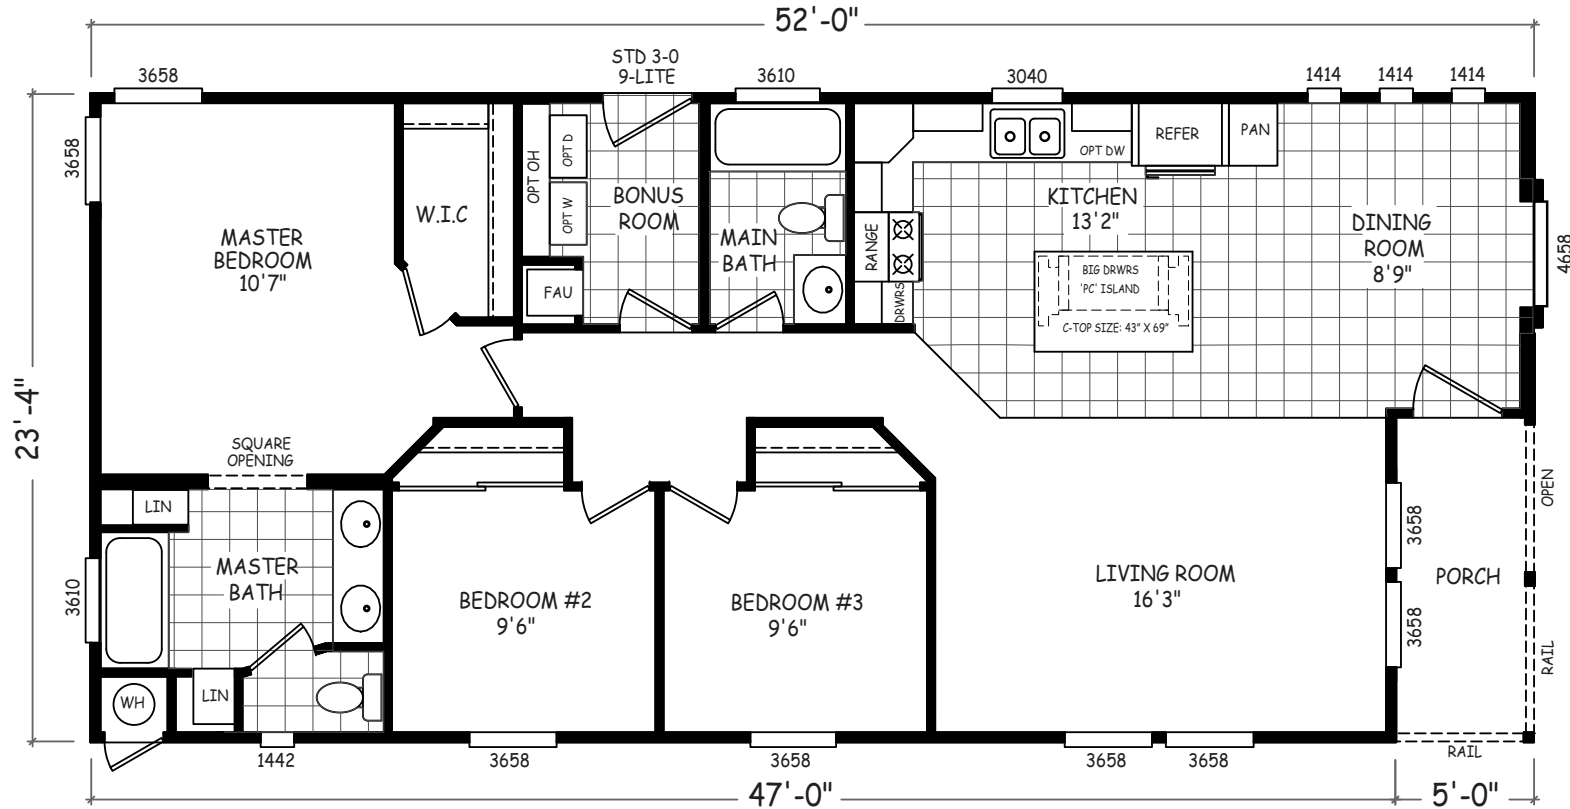

Bay Tree

Sedona Ridge Classic Series

1,213 SQ. FT. (Approximate) 3 Bedroom, 2 Bath

Last Updated: 2-2-23

FACTORY EXPO OUTLET CENTER
 5757 S. Palo Verde Rd., #202
 Tucson, AZ 85706

FactoryBuiltHomesDirect.com | 1-800-965-2781