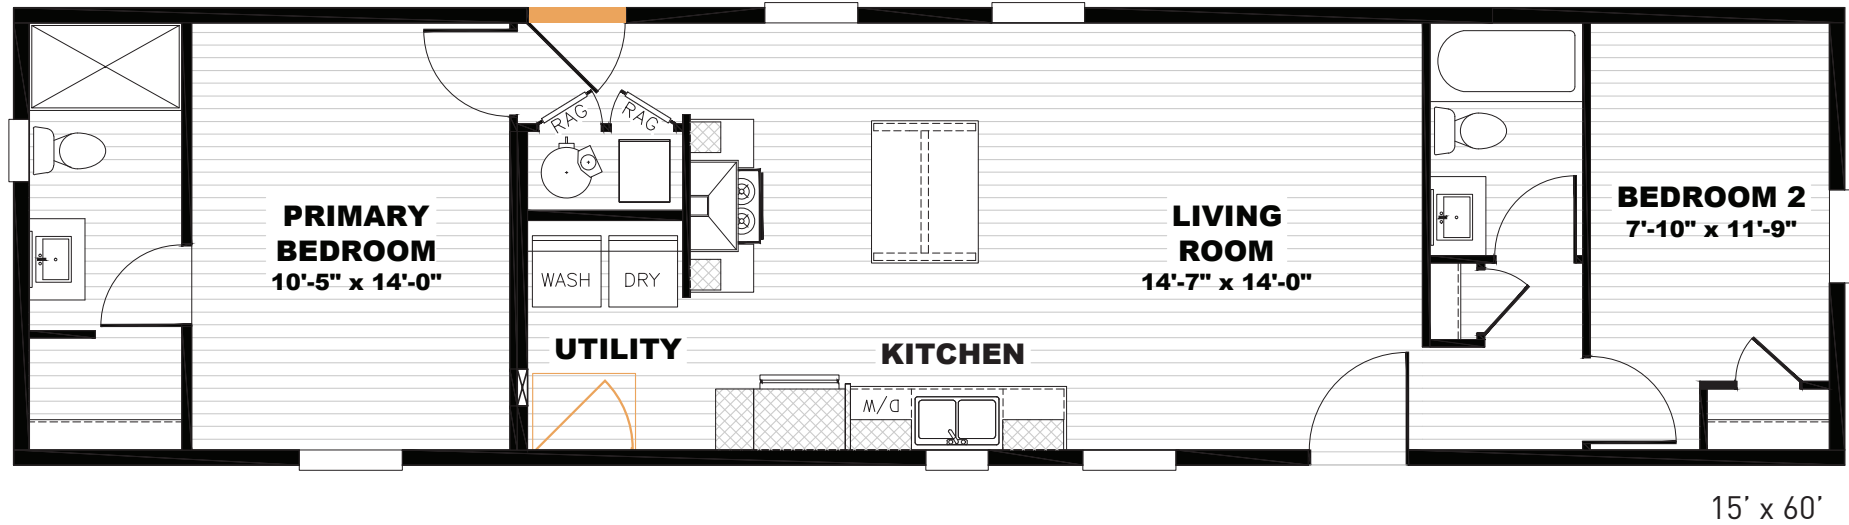

Bayfield

Tempo Series - Single Section

900 SQ. FT. (Approximate) 2 Bedroom, 2 Bath

Last Updated: 5-22-23

 Alternate Door Location Available

FACTORY EXPO OUTLET CENTER
5757 S. Palo Verde Rd., #202
Tucson, AZ 85706