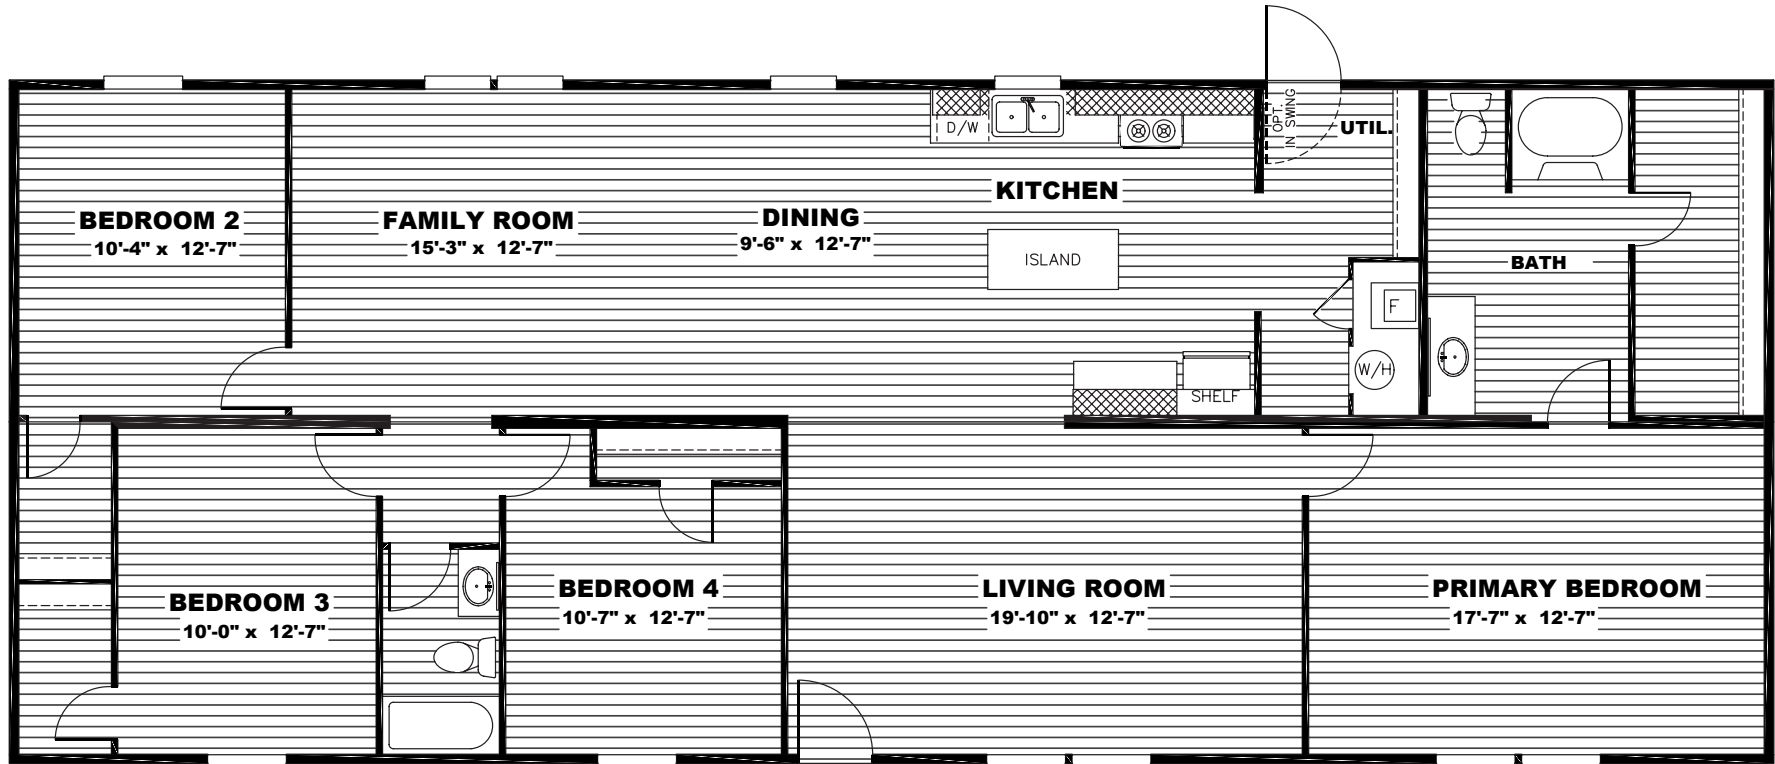

# Beatrice

TRU Homes Series - Multi Section

1,791 SQ. FT. (Approximate) 4 Bedroom, 2 Bath

Last Updated: 9-13-22

28' x 68'