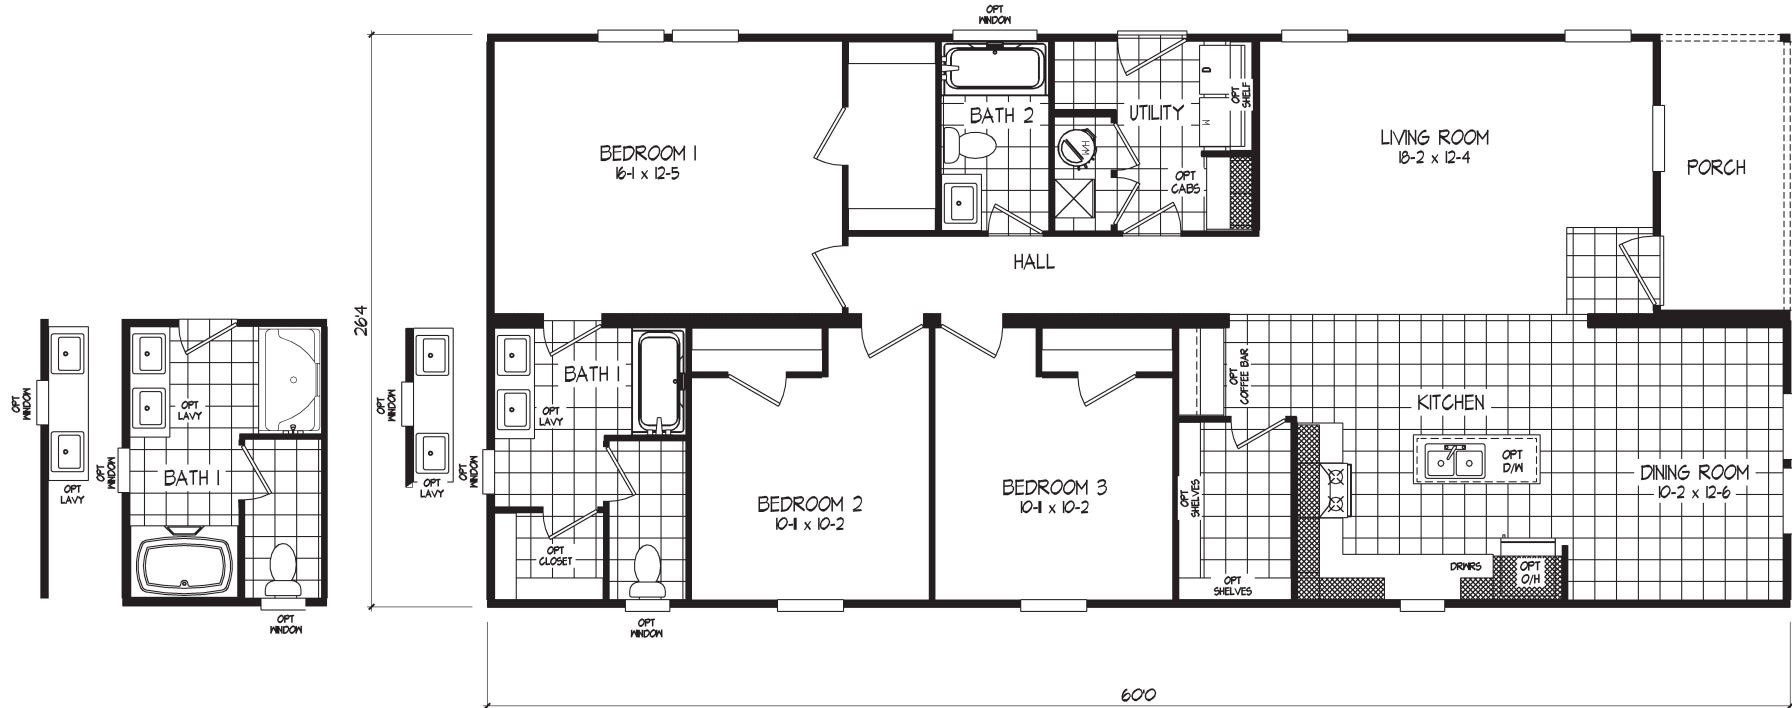

Bessien

Copper Ridge Series

1,422 SQ. FT. (Approximate) 3 Bedroom, 2 Bath

Factory Expo
"Factory Direct Pricing" OUTLET CENTER

Last Updated: 5-13-26

FACTORY EXPO OUTLET CENTER
5757 S. Palo Verde Rd., #202
Tucson, AZ 85706