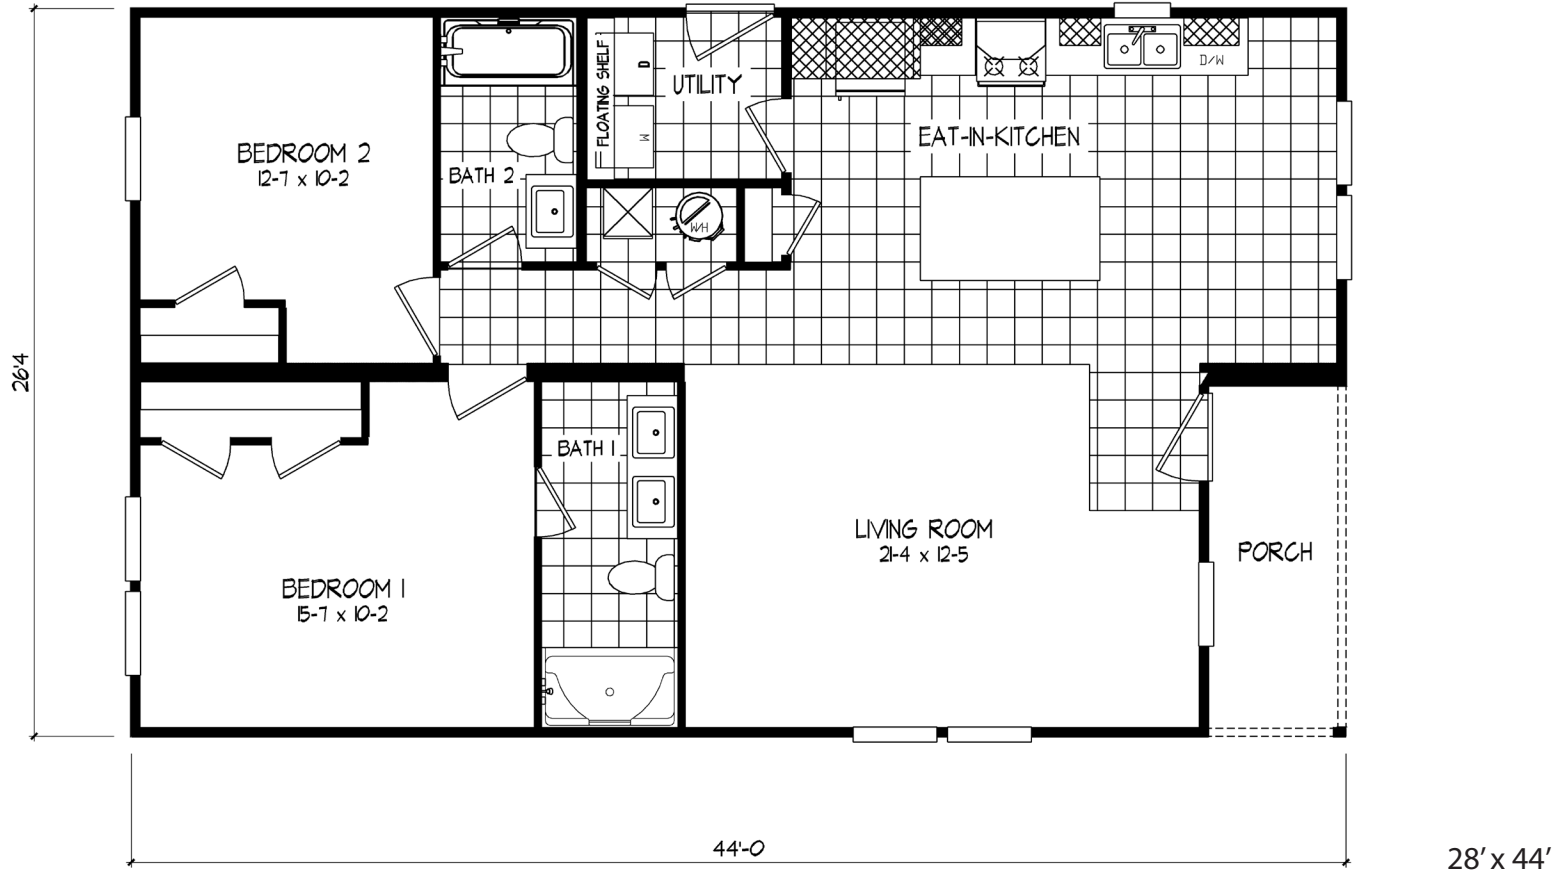

Bridgeton

Tempo Porch Series - Multi Section

1093 SQ. FT. (Approximate) 2 Bedroom, 2 Bath

Last Updated: 2-25-25

FACTORY EXPO OUTLET CENTER
 5757 S. Palo Verde Rd., #202
 Tucson, AZ 85706

FactoryBuiltHomesDirect.com | 1-800-965-2781