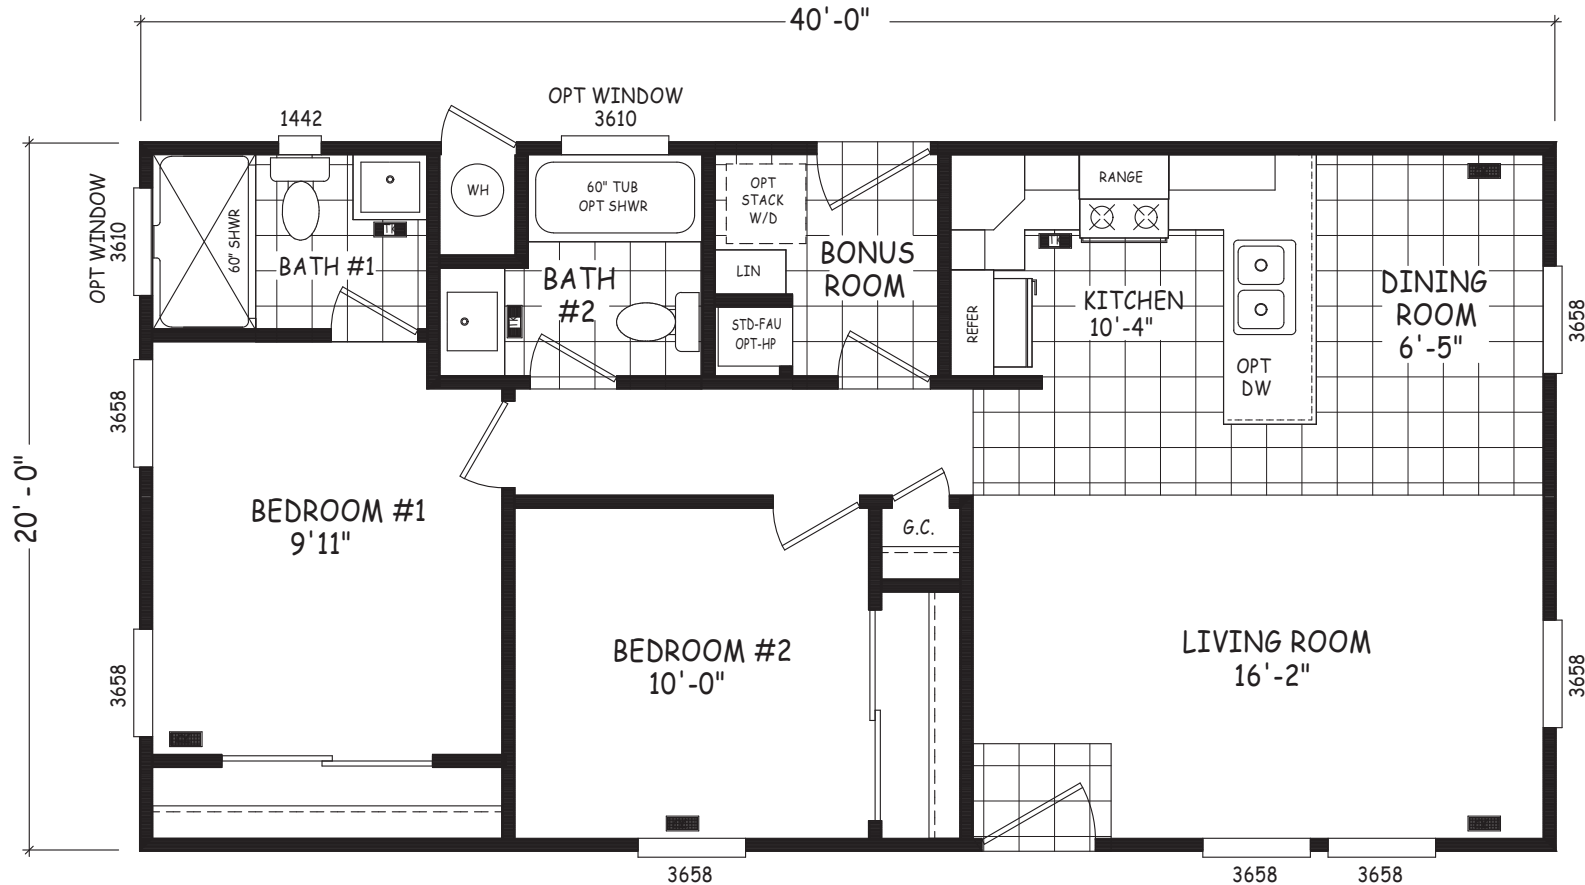

Brooks

Edge Series

800 SQ. FT. (Approximate) 2 Bedroom, 2 Bath

Last Updated: 8-22-22

FACTORY EXPO OUTLET CENTER

5757 S. Palo Verde Rd., #202
Tucson, AZ 85706

FactoryBuiltHomesDirect.com | 1-800-965-2781

IMPORTANT: Alta Cima Corp reserves the right to modify, cancel or substitute products or features of this event at any time without prior notice or obligation. Pictures and other promotional materials are representative and may depict or contain floor plans, square footages, elevations, options, upgrades, extra design features, decorations, floor coverings, specialty light fixtures, custom paint and wall coverings, window treatments, landscaping, sound and alarm systems, furnishings, appliances, and other designer/decorator features and amenities that are not included as part of the home and/or may not be available at all locations. Home, pricing and community information is subject to change, and homes to prior sale, at any time without notice or obligation. ©2020 Alta Cima Corp. All rights reserved.