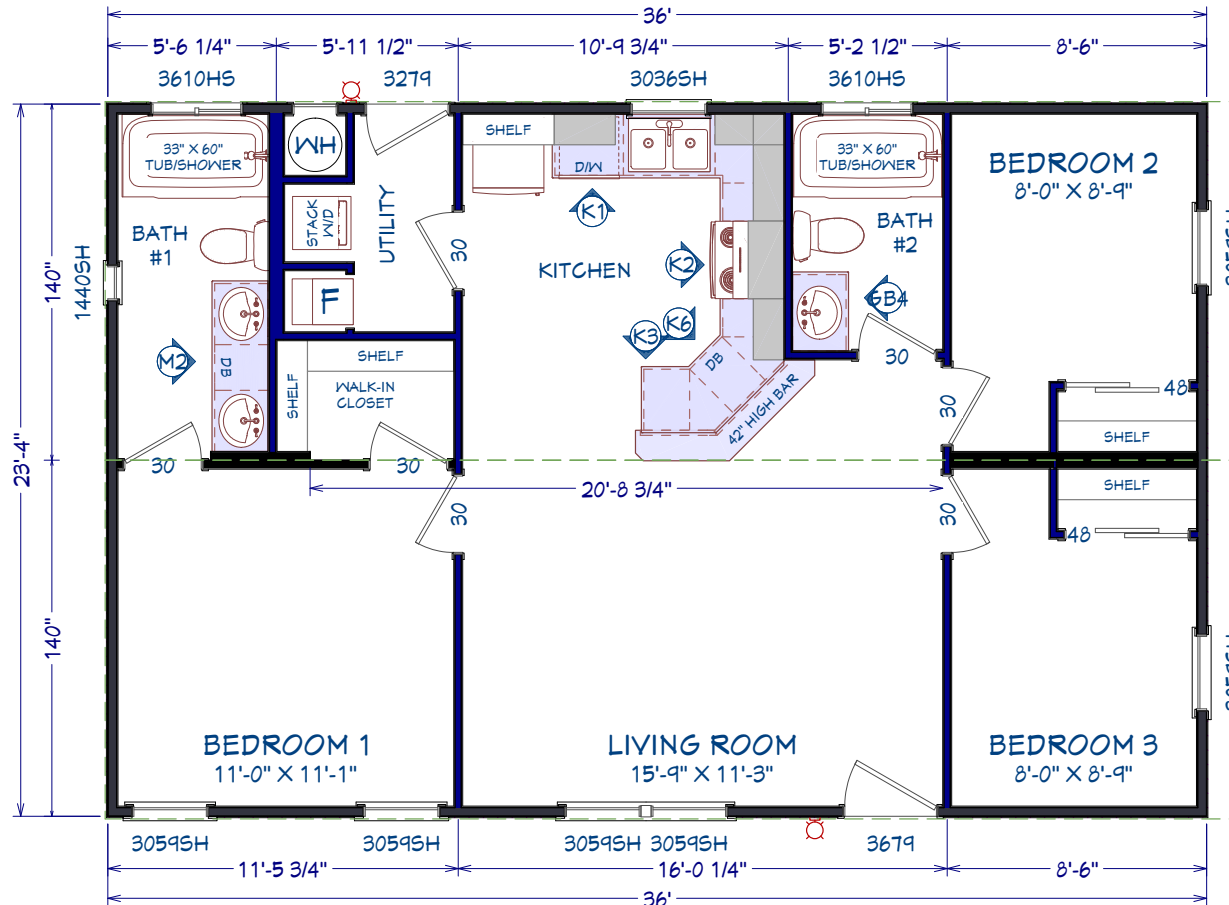

CUSTOM Gilbert

Canyon Lake Series

840 SQ. FT. (Approximate) 3 Bedroom, 2 Bath

Last Updated: 2-13-25

FACTORY EXPO OUTLET CENTER
 5757 S. Palo Verde Rd., #202
 Tucson, AZ 85706

FactoryBuiltHomesDirect.com | 1-800-965-2781