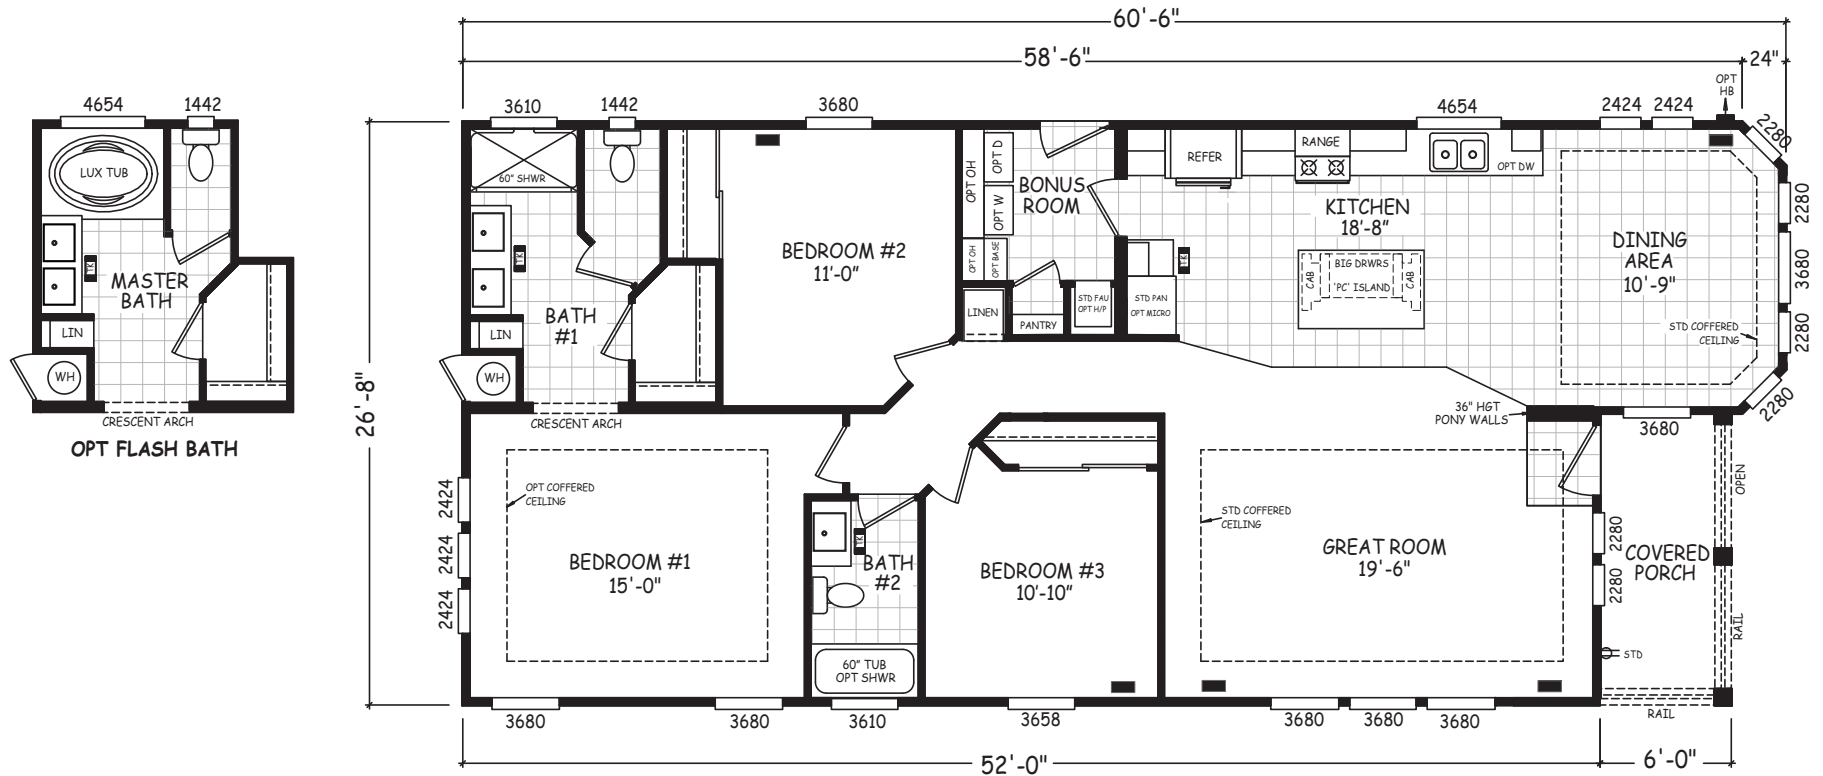

# Camellia

Pacifica Series

1,576 SQ. FT. (Approximate) 3 Bedroom, 2 Bath

Last Updated: 8-22-22

**FACTORY EXPO OUTLET CENTER**  
 5757 S. Palo Verde Rd., #202  
 Tucson, AZ 85706

**FactoryBuiltHomesDirect.com | 1-800-965-2781**