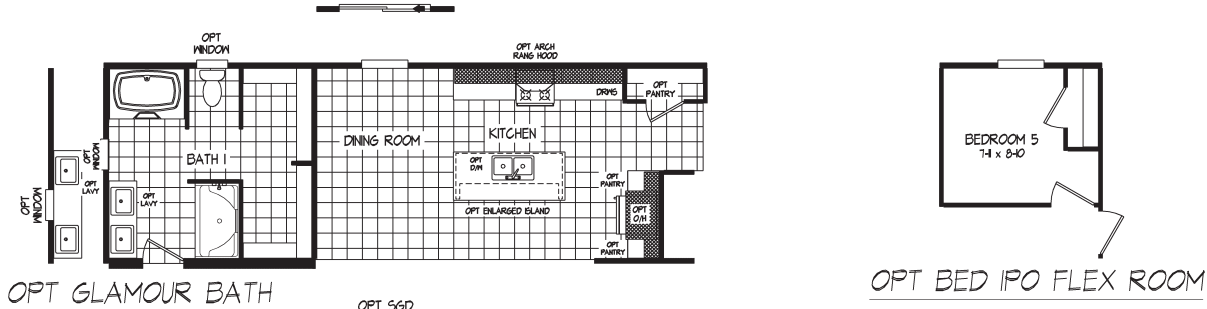

# Canute

Desert Sky Series

2,001 SQ. FT. (Approximate) 4 Bedroom, 3 Bath

Last Updated: 6-5-26

**FACTORY EXPO OUTLET CENTER**  
 5757 S. Palo Verde Rd., #202  
 Tucson, AZ 85706

**FactoryBuiltHomesDirect.com | 1-800-965-2781**