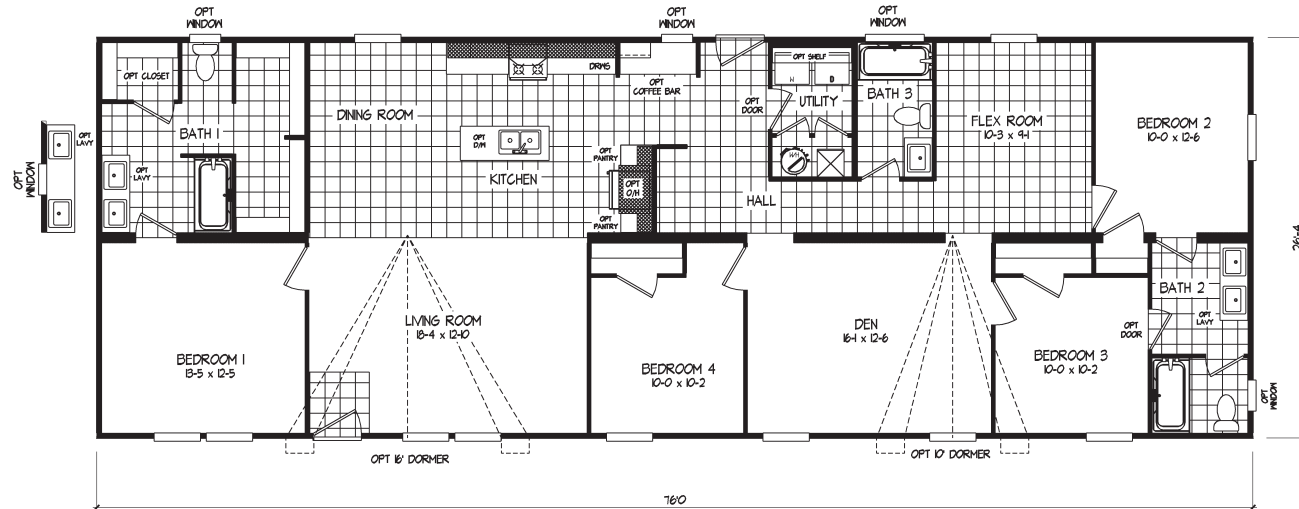

# Canute

Desert Sky Series

2,001 SQ. FT. (Approximate) 4 Bedroom, 3 Bath

Last Updated: 6-5-26

**FACTORY EXPO OUTLET CENTER**  
 5757 S. Palo Verde Rd., #202  
 Tucson, AZ 85706

**FactoryBuiltHomesDirect.com | 1-800-965-2781**