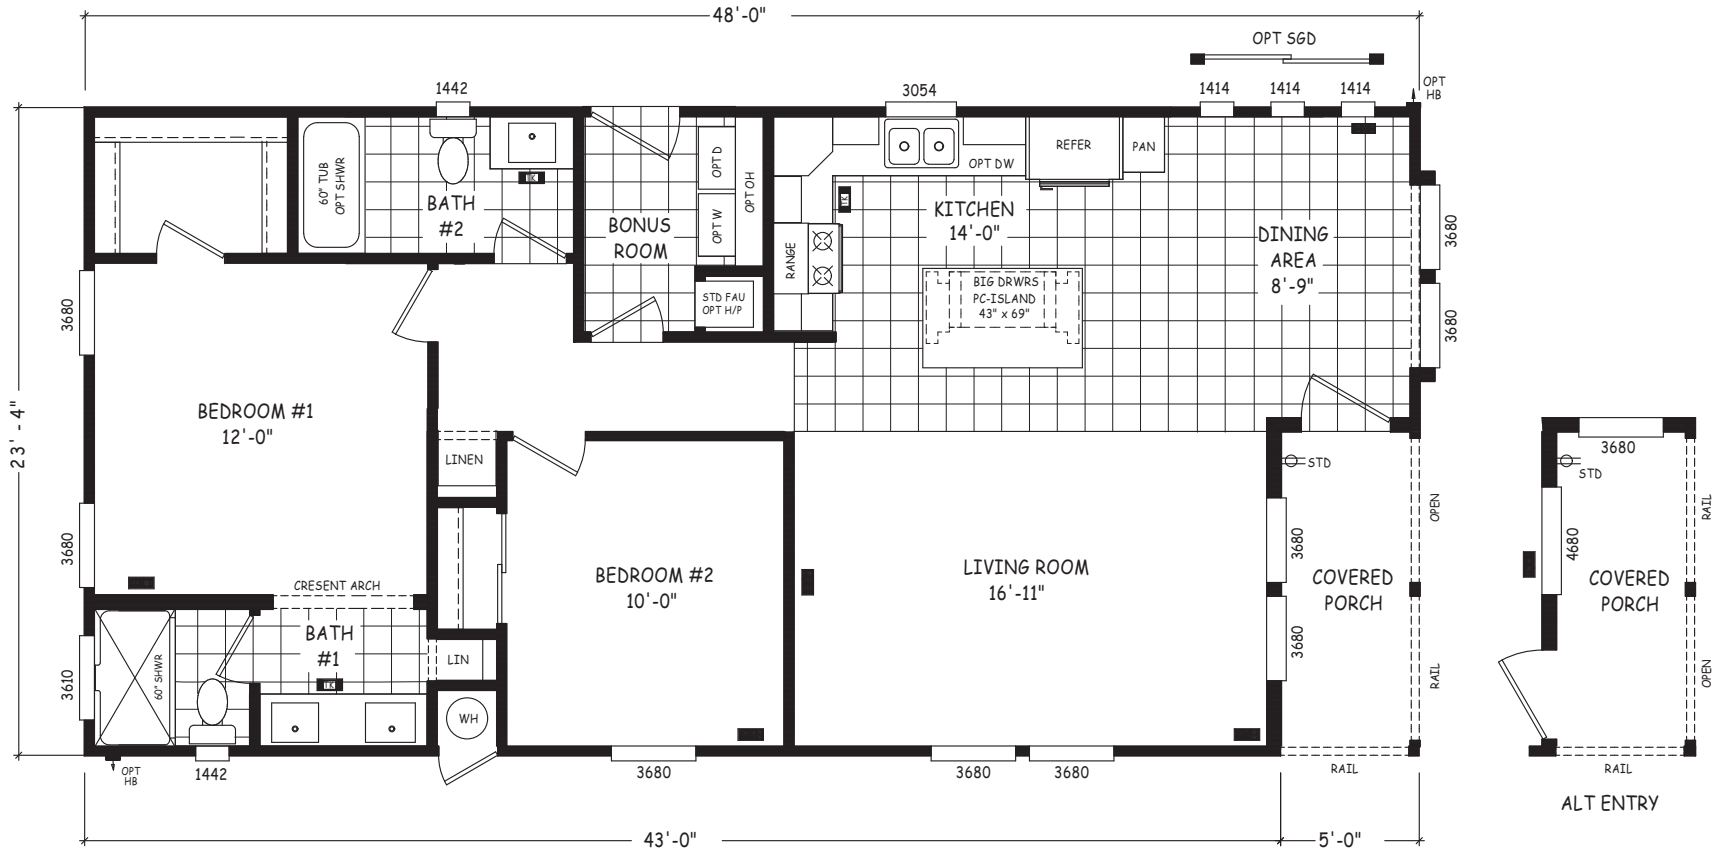

Canyonton

Pinnacle Series

1,120 SQ. FT. (Approximate) 2 Bedroom, 2 Bath

Last Updated: 8-22-22

FACTORY EXPO OUTLET CENTER
 5757 S. Palo Verde Rd., #202
 Tucson, AZ 85706

FactoryBuiltHomesDirect.com | 1-800-965-2781