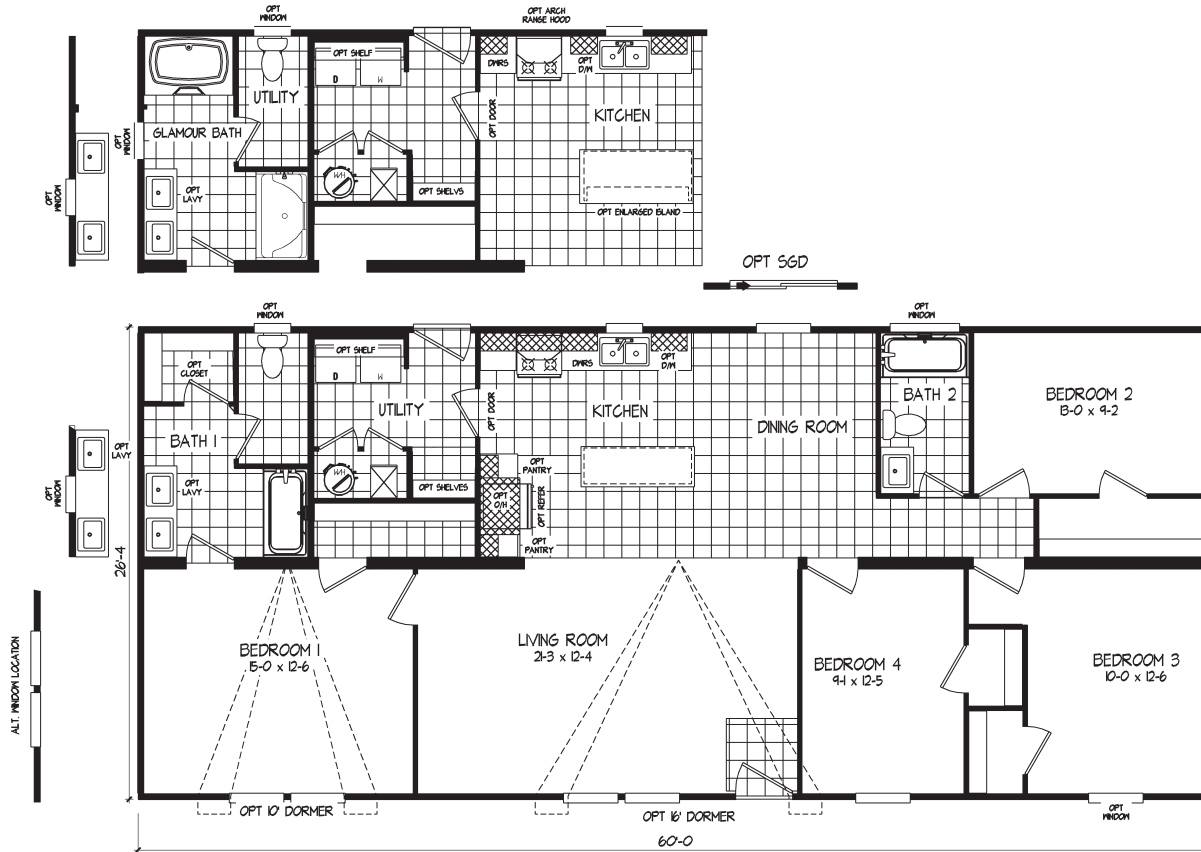

# Cassie

Copper Ridge Series

1,580 SQ. FT. (Approximate) 4 Bedroom, 2 Bath

Last Updated: 5-13-26

**FACTORY EXPO OUTLET CENTER**  
 5757 S. Palo Verde Rd., #202  
 Tucson, AZ 85706

**FactoryBuiltHomesDirect.com | 1-800-965-2781**