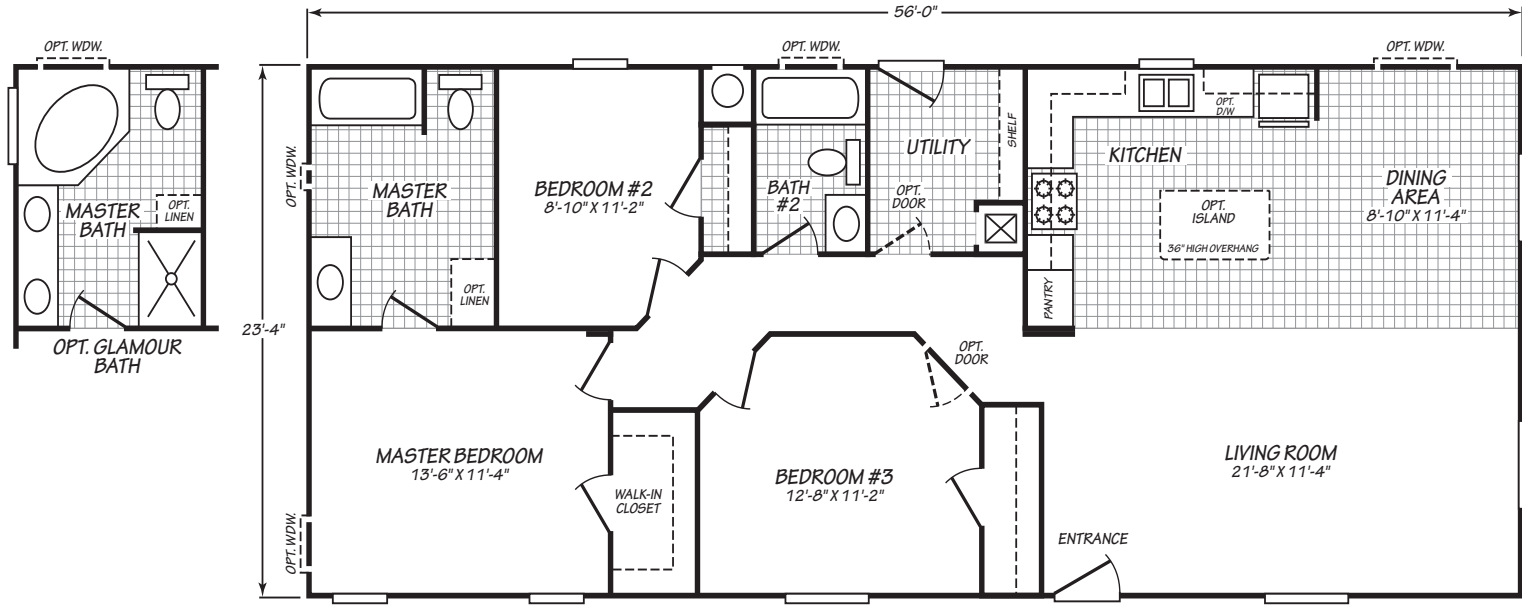

# Catalina

Canyon Lake Series

3 Bedroom, 2 Bath  
Approx. 1,306 Sq. Ft.

Last Updated: 4-12-17

OPT. PORCH & ENTERTAINMENT CENTER & DORMER

I authorize Factory Expo Outlet Center to build my house, per this plan.