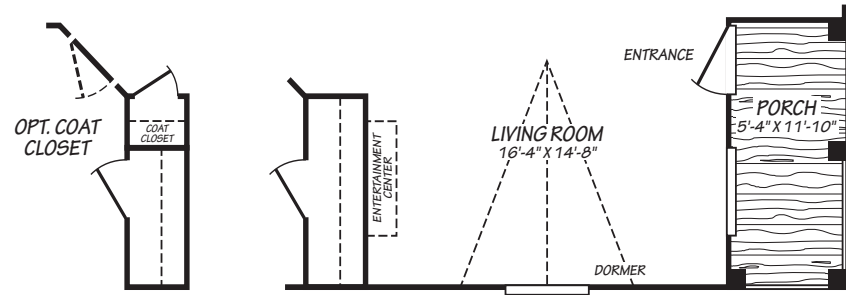

# Catalina

Canyon Lake Series

3 Bedroom, 2 Bath  
Approx. 1,306 Sq. Ft.

Last Updated: 4-12-17

OPT. PORCH & ENTERTAINMENT CENTER & DORMER

I authorize Factory Expo Outlet Center to build my house, per this plan.

X \_\_\_\_\_  
Customer Signature/Date

**Factory Expo**  
"Factory Direct Value" OUTLET CENTER  
5757 S. Palo Verde Rd., Suite 202  
Tucson, AZ 85706-7735

1-800-965-2781

Important: Due to our policy of continual improvement, all information in our brochures may vary from actual home. The right is reserved to make changes at any time, without notice or obligation, in colors, materials, specifications, processes, and models. All dimensions and square footage calculations are nominal and approximate figures. Please check with your local sales associate for specific and current information.