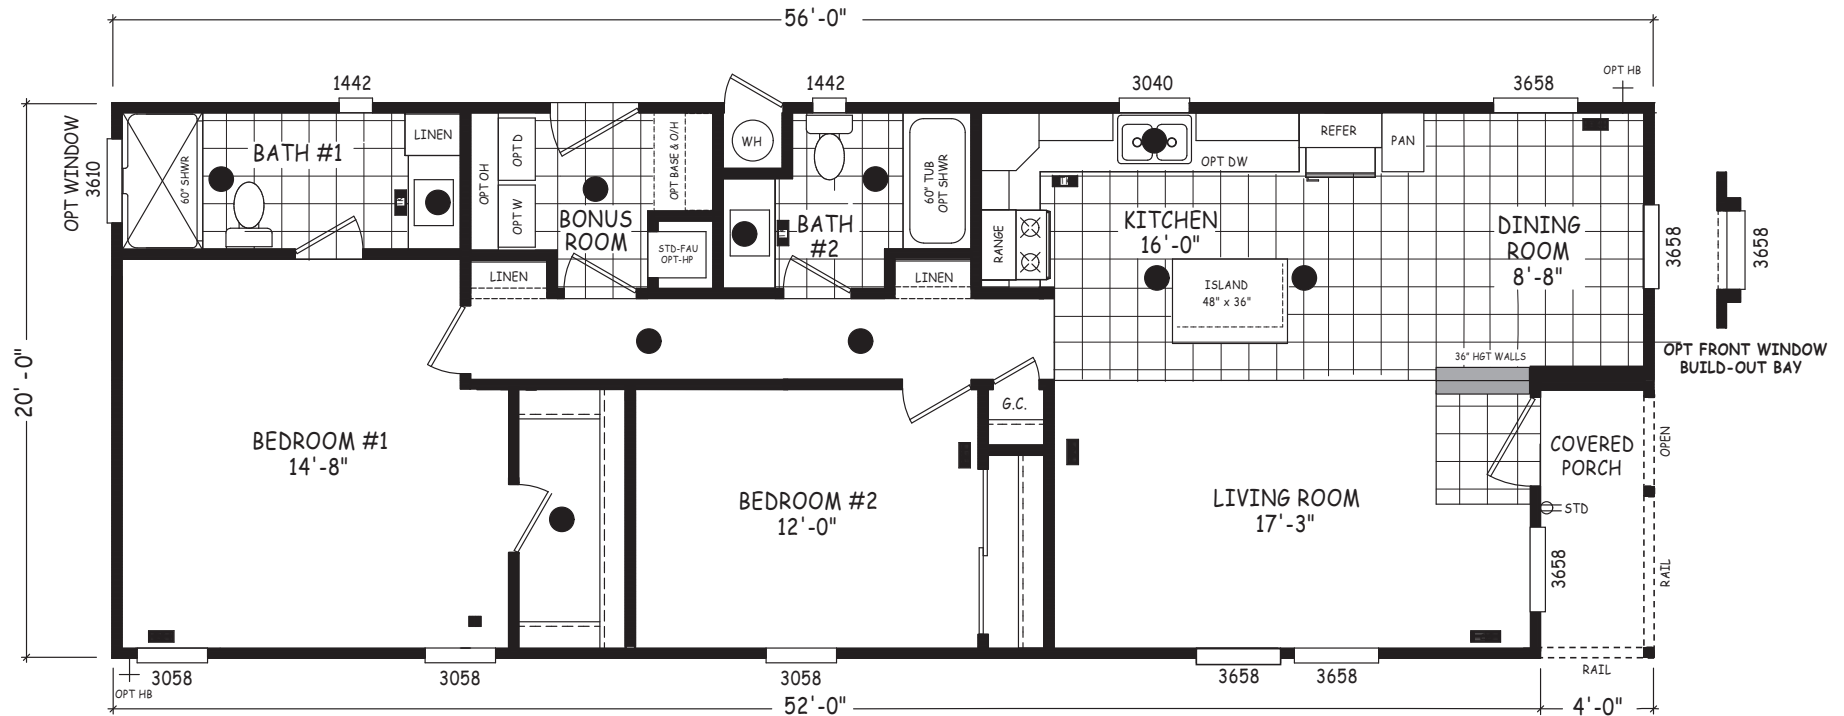

Chicory

Edge Series

1,120 SQ. FT. (Approximate) 2 Bedroom, 2 Bath

Last Updated: 5-21-24

FACTORY EXPO OUTLET CENTER

5757 S. Palo Verde Rd., #202
Tucson, AZ 85706

FactoryBuiltHomesDirect.com | 1-800-965-2781

IMPORTANT: Alta Cima Corp reserves the right to modify, cancel or substitute products or features of this event at any time without prior notice or obligation. Pictures and other promotional materials are representative and may depict or contain floor plans, square footages, elevations, options, upgrades, extra design features, decorations, floor coverings, specialty light fixtures, custom paint and wall coverings, window treatments, landscaping, sound and alarm systems, furnishings, appliances, and other designer/decorator features and amenities that are not included as part of the home and/or may not be available at all locations. Home, pricing and community information is subject to change, and homes to prior sale, at any time without notice or obligation. ©2020 Alta Cima Corp. All rights reserved.