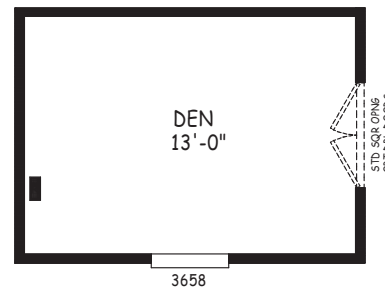

# Clairidge

Edge Series

1,120 SQ. FT. (Approximate) 2 Bedroom, 2 Bath

Last Updated: 8-22-22

**OPT DEN**  
(REPLACES BEDROOM #3)

**FACTORY EXPO OUTLET CENTER**  
5757 S. Palo Verde Rd., #202  
Tucson, AZ 85706