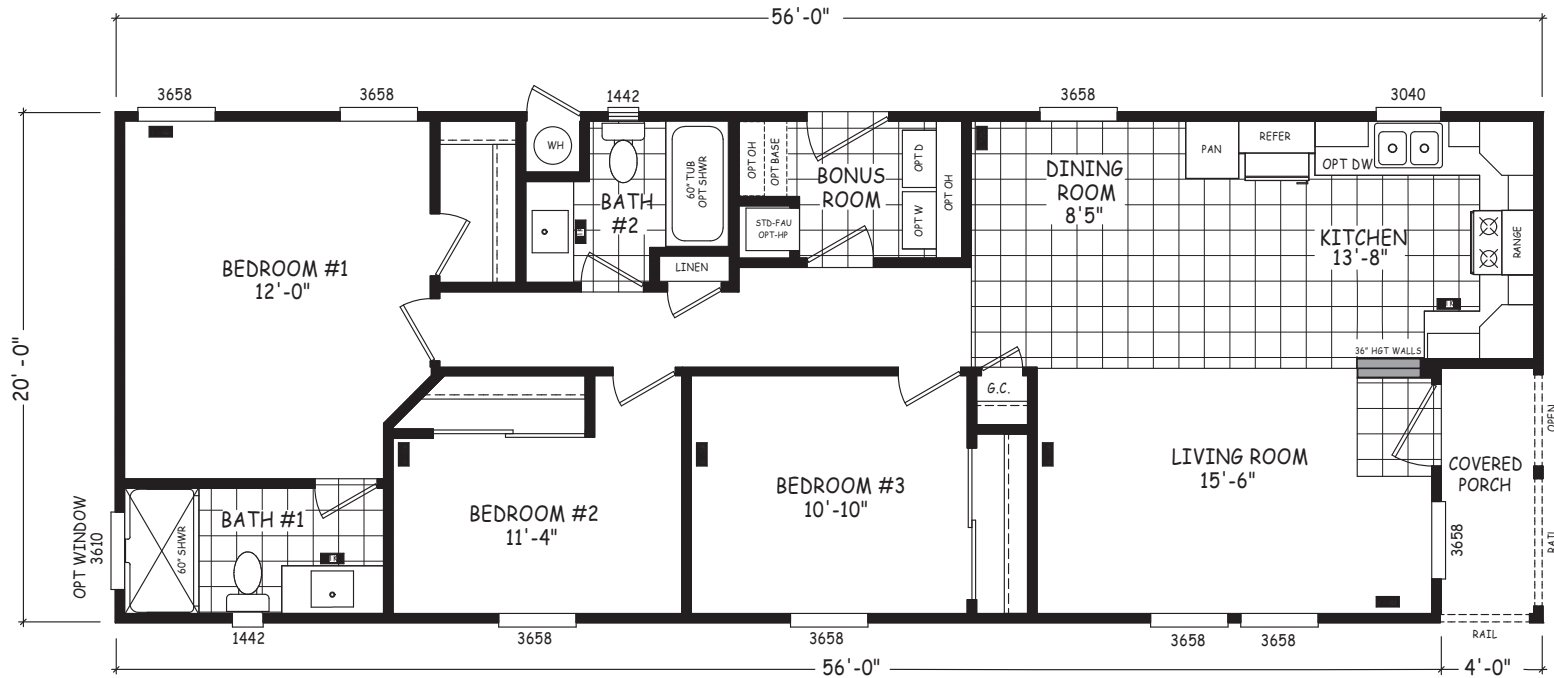

# Clairidge

Edge Series

1,120 SQ. FT. (Approximate) 2 Bedroom, 2 Bath

Last Updated: 8-22-22

**OPT DEN**  
(REPLACES BEDROOM #3)

**FACTORY EXPO OUTLET CENTER**  
5757 S. Palo Verde Rd., #202  
Tucson, AZ 85706