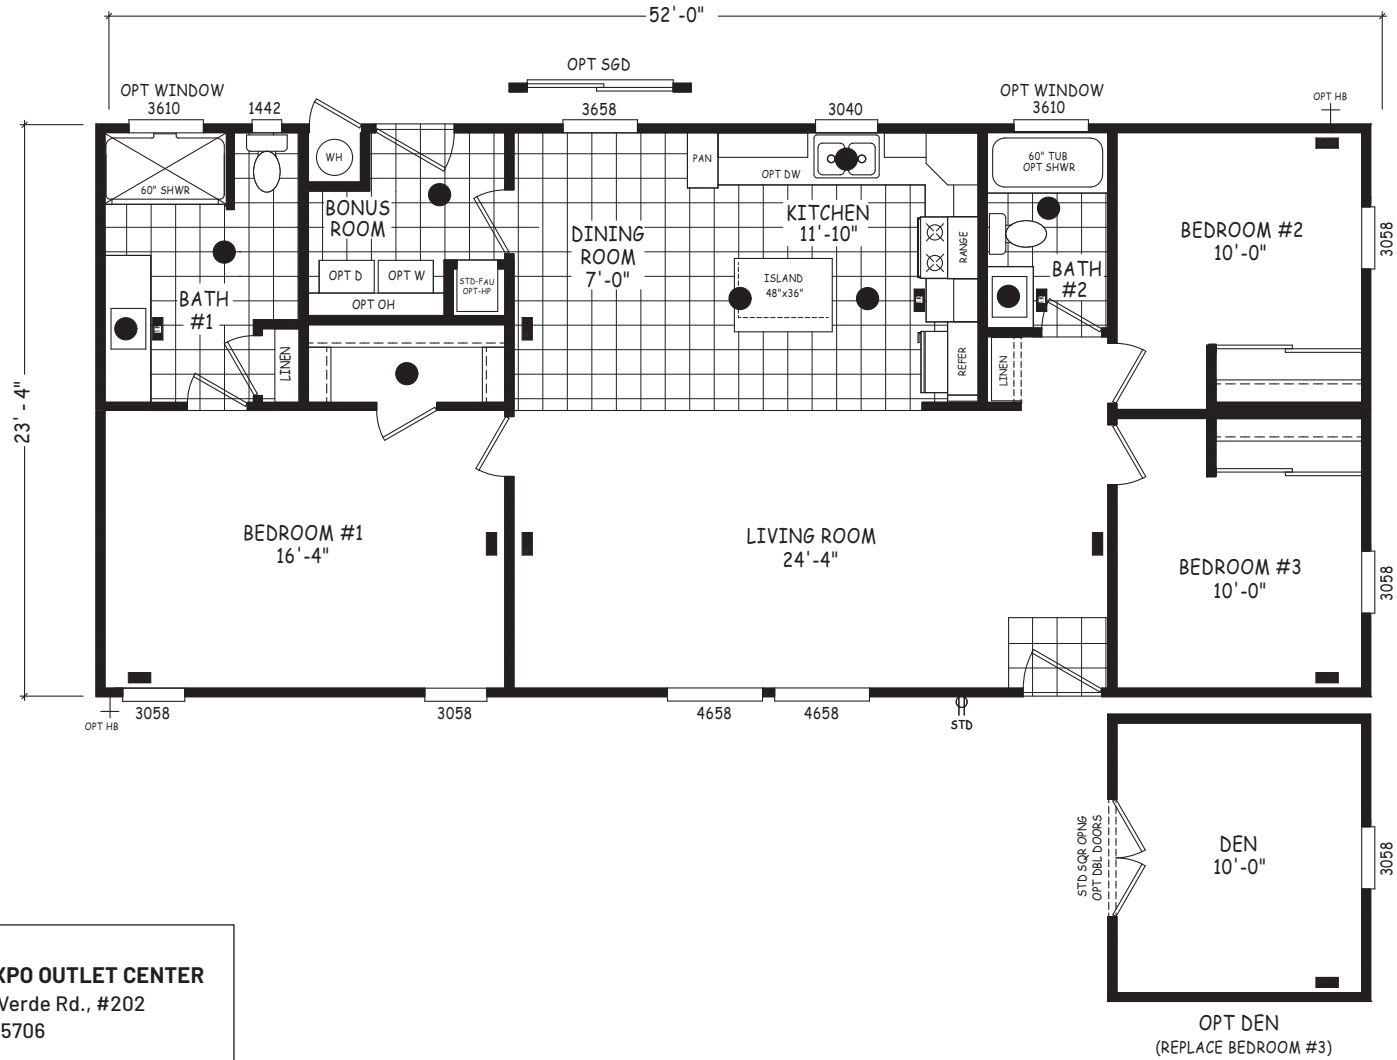

# Cobalt

Edge Series

1,214 SQ. FT. (Approximate) 3 Bedroom, 2 Bath

Last Updated: 5-21-24

**FACTORY EXPO OUTLET CENTER**  
5757 S. Palo Verde Rd., #202  
Tucson, AZ 85706

**FactoryBuiltHomesDirect.com | 1-800-965-2781**