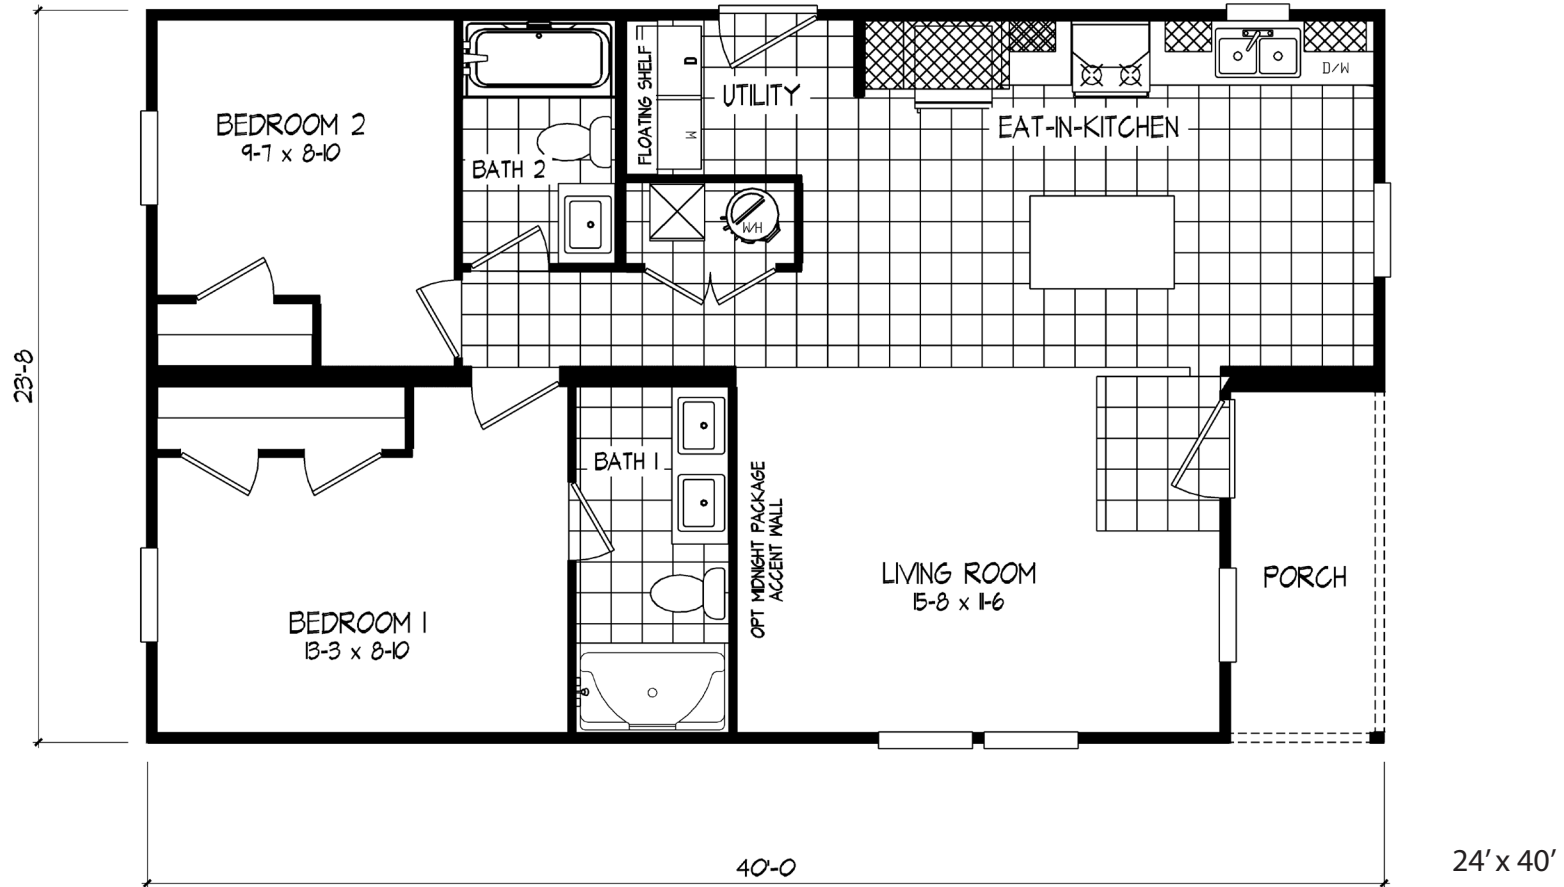

# Coleman

Tempo Porch Series - Multi Section

888 SQ. FT. (Approximate) 2 Bedroom, 2 Bath

Last Updated: 2-25-25

**FACTORY EXPO OUTLET CENTER**  
 5757 S. Palo Verde Rd., #202  
 Tucson, AZ 85706

**FactoryBuiltHomesDirect.com | 1-800-965-2781**