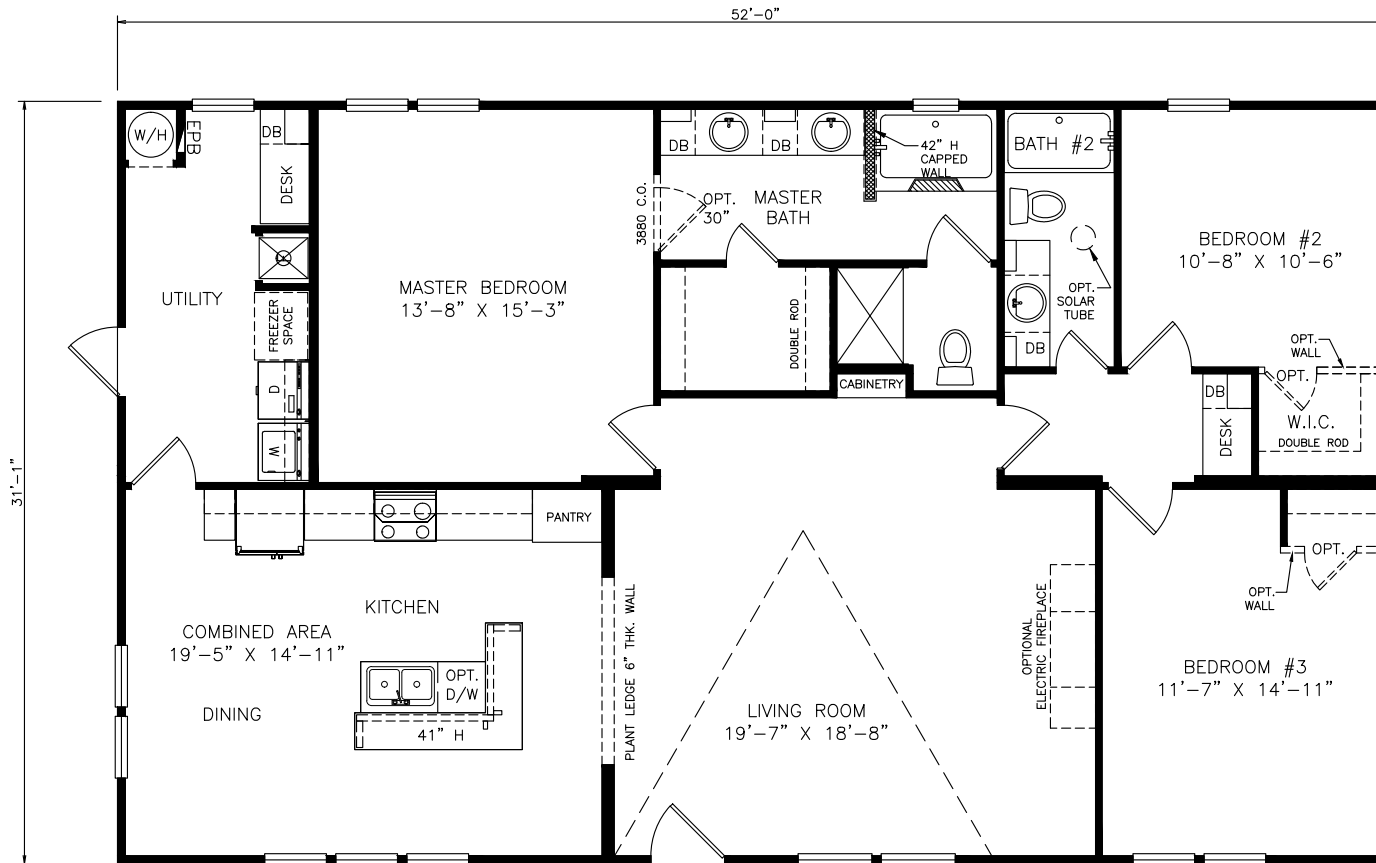

Colleton

Classic Series - Multi Section

1,622 SQ. FT. (Approximate) 3 Bedrooms, 2 Baths

Last Updated: 6-17-21

FACTORY EXPO OUTLET CENTER

5757 S. Palo Verde Rd., #202
Tucson, AZ 85706

FactoryBuiltHomesDirect.com | 1-800-965-2781